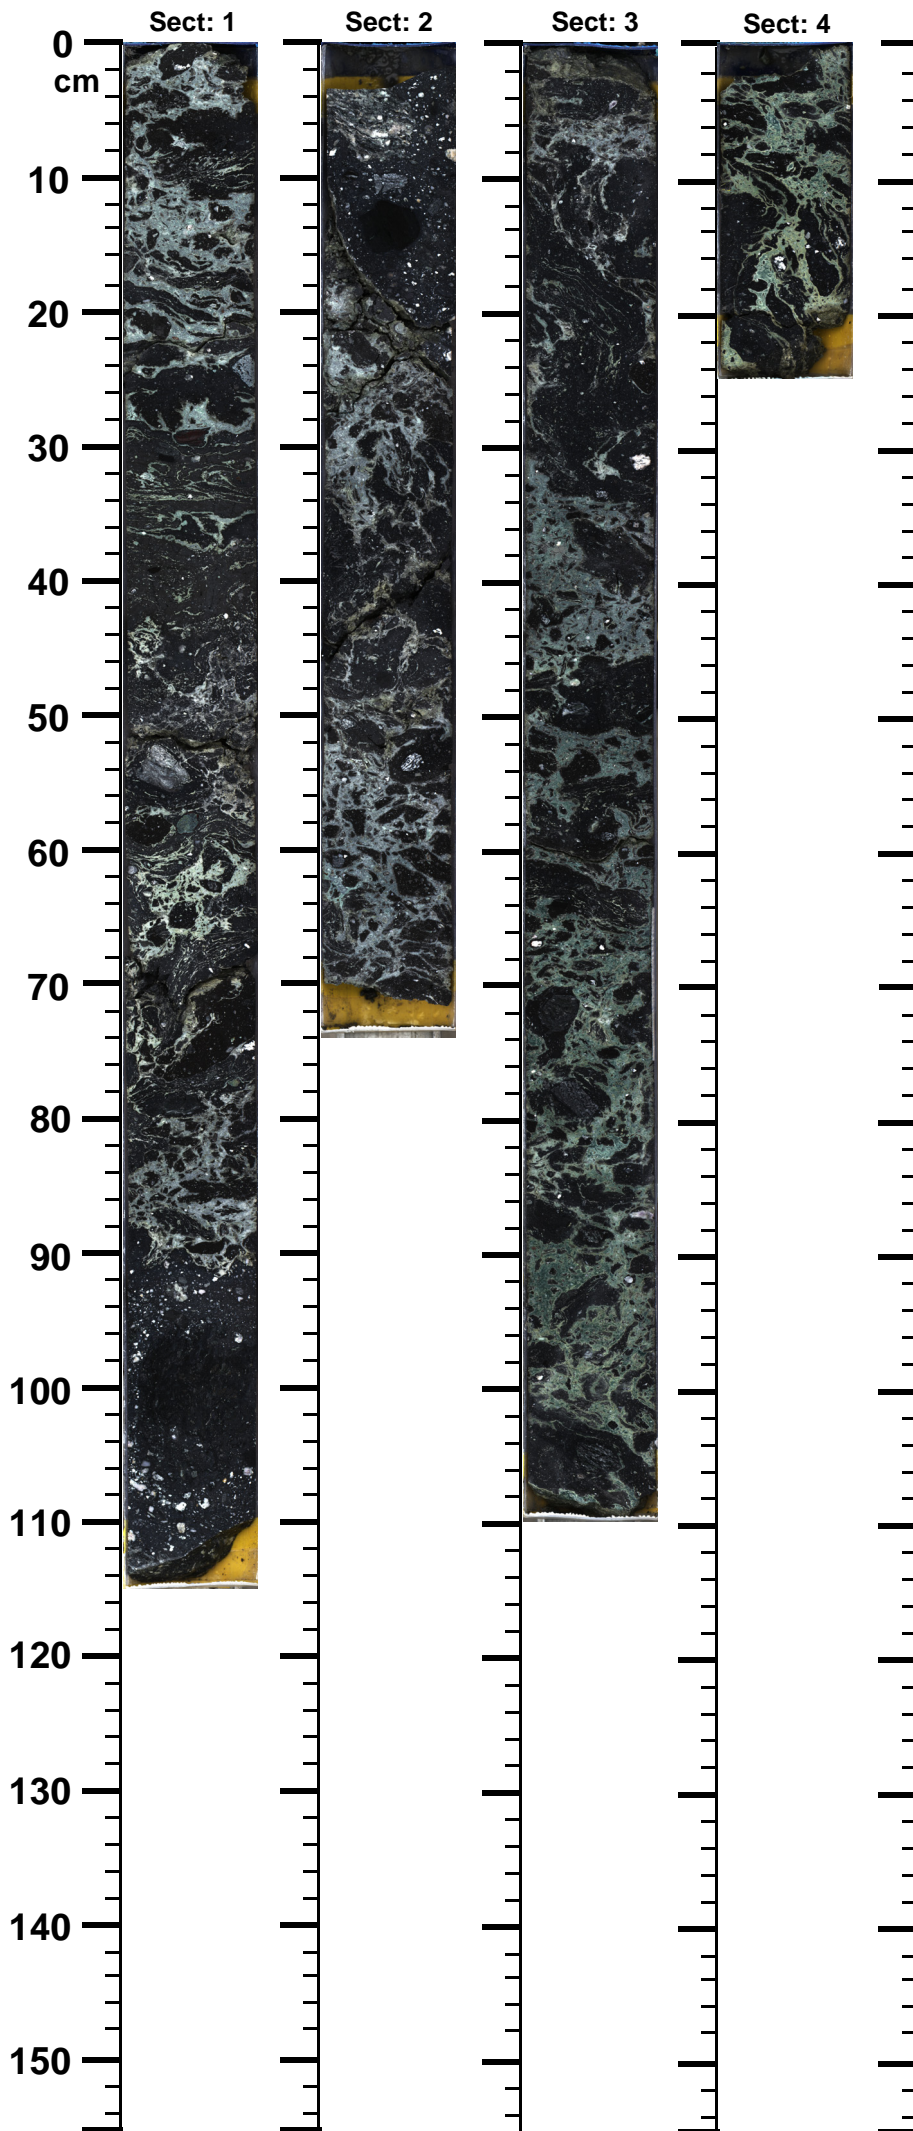

Expedition

364

Site

77

Hole

A

Core

88-R

Top

722.59

Bottom

725.64

(m)

364 - M0077 - A - 88R