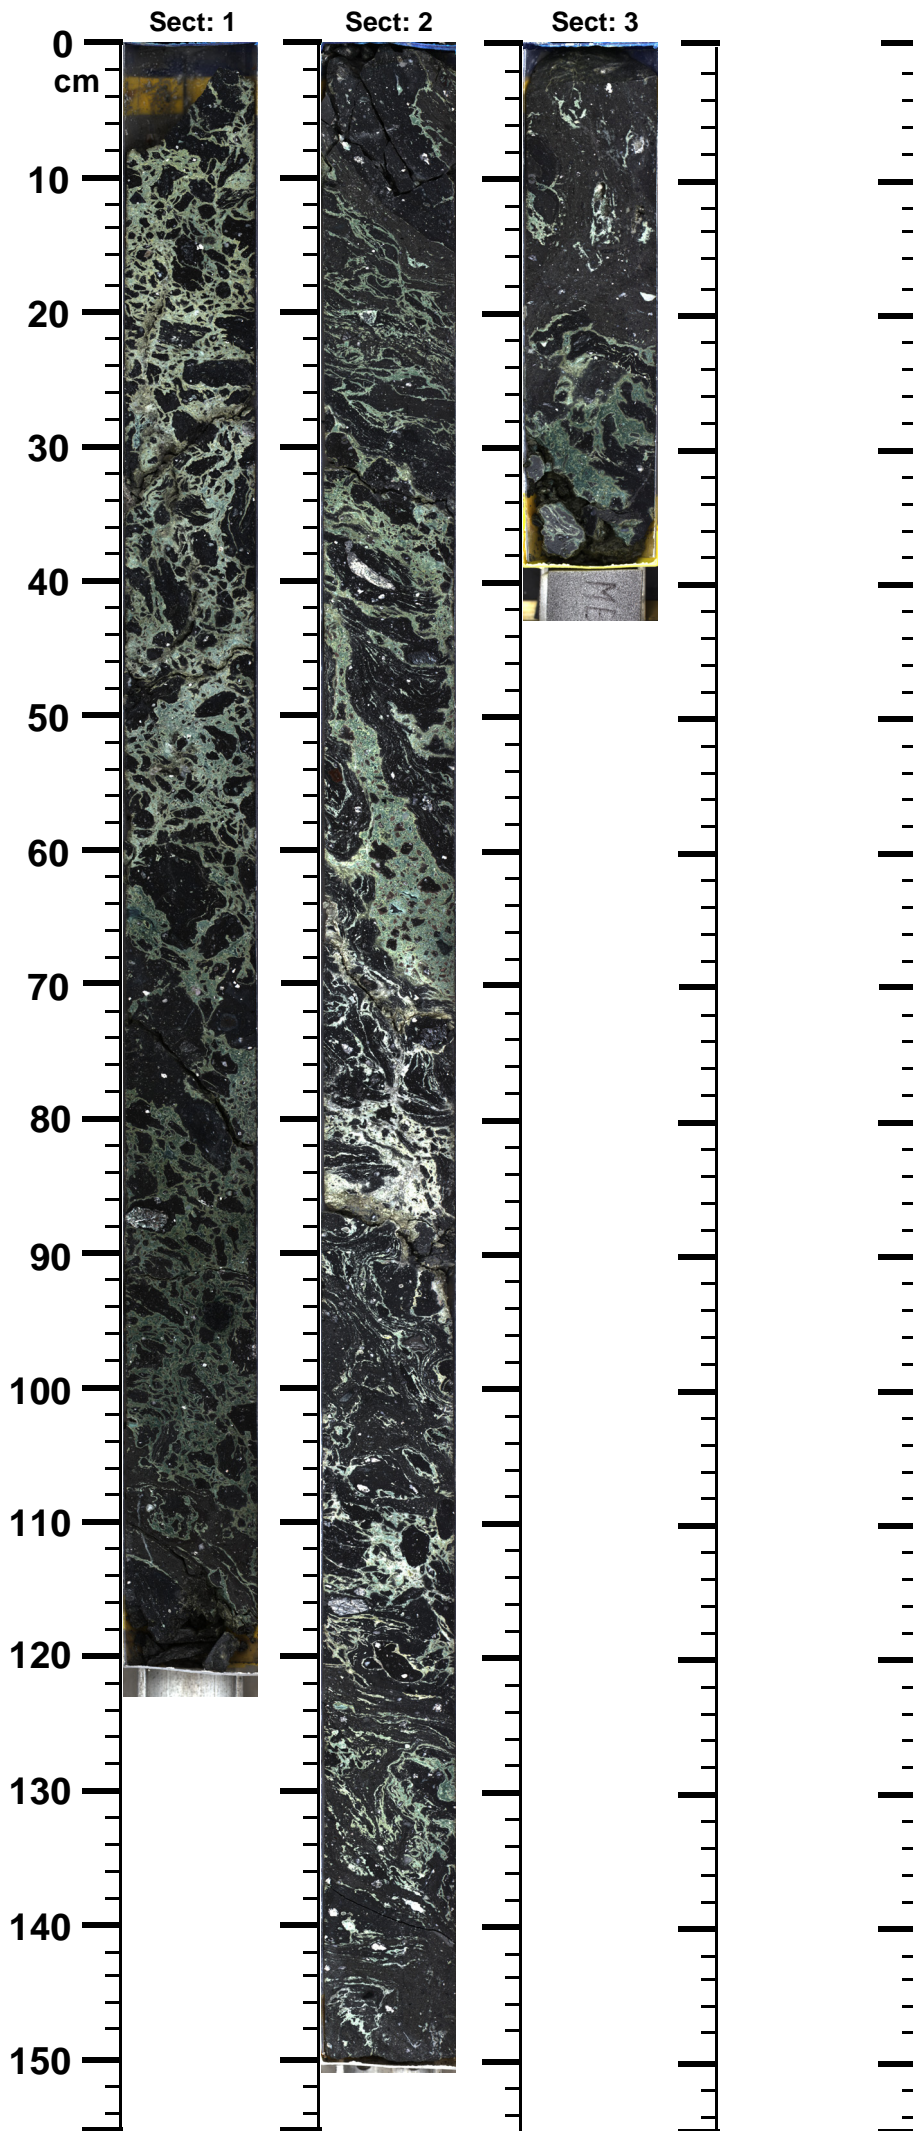

Expedition

364

Site

77

Hole

A

Core

89-R

Top

725.64

Bottom

728.69

(m)

364 - M0077 - A - 89R