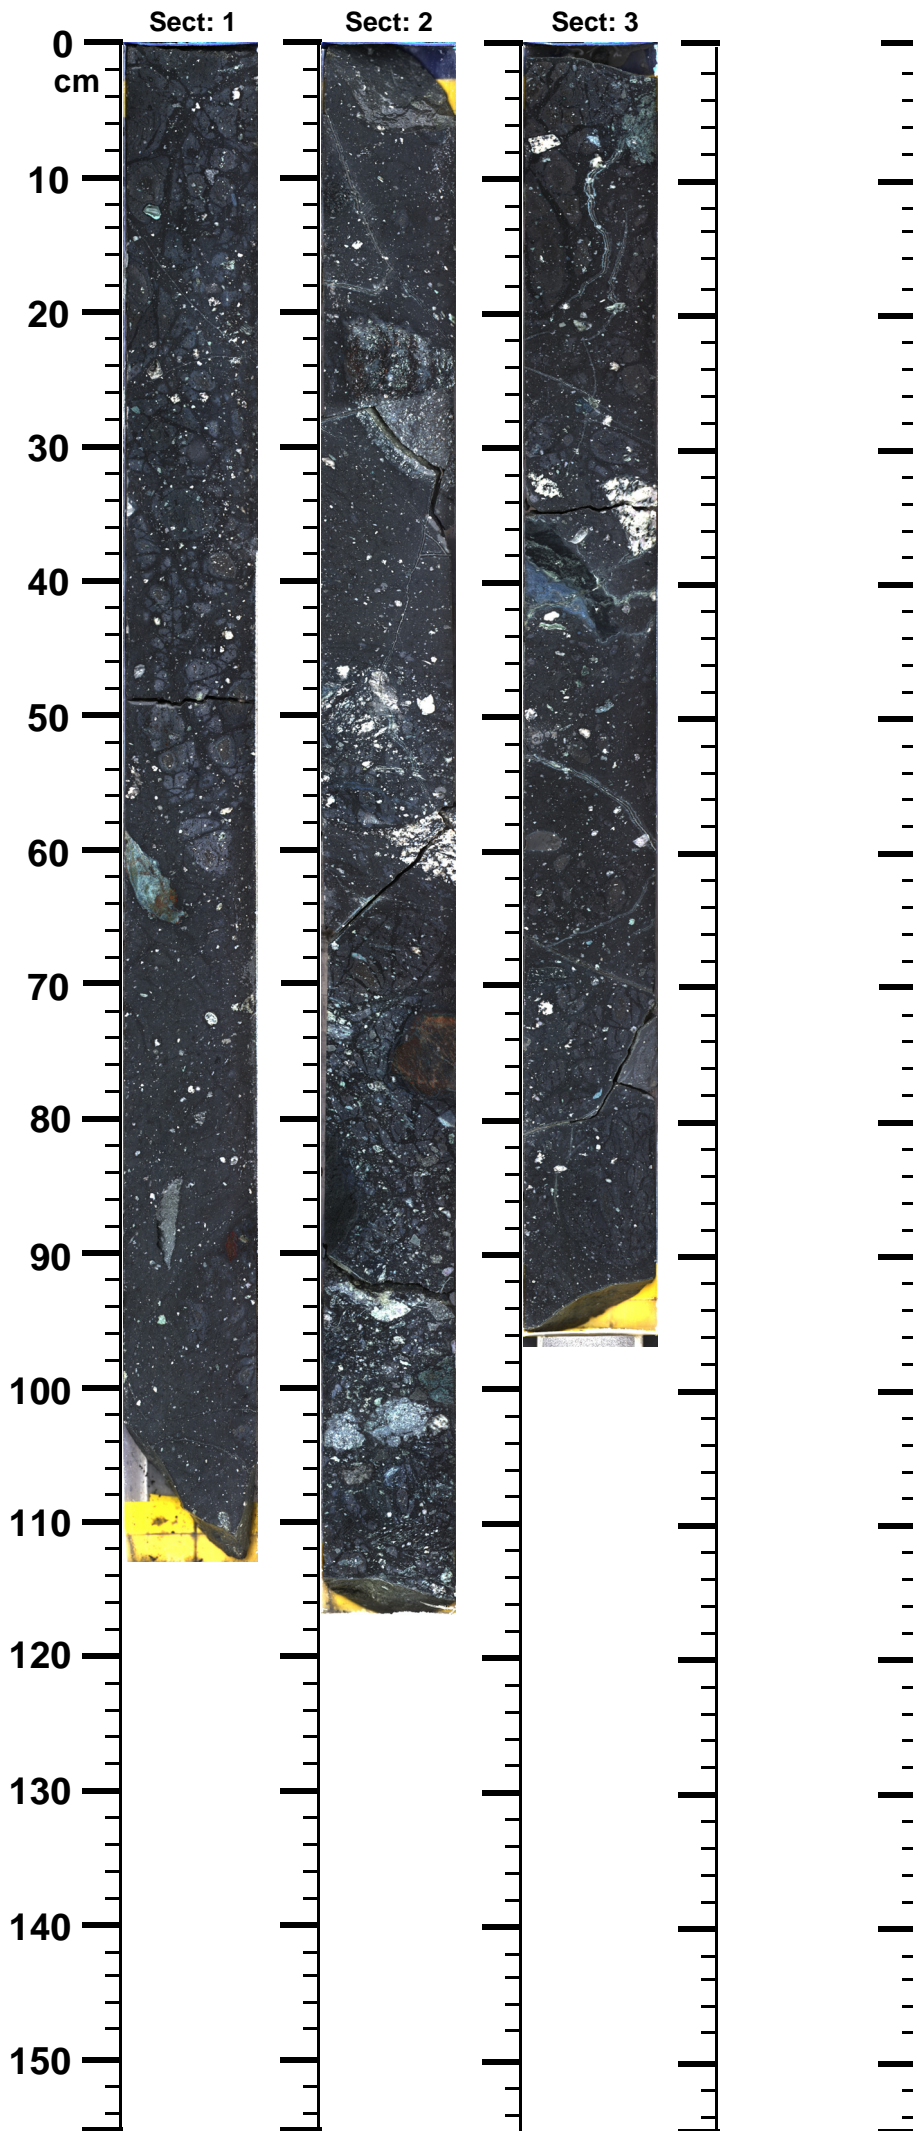

Expedition

364

Site

77

Hole

A

Core

94-R

Top

740.89

Bottom

743.94

(m)

364 - M0077 - A - 94R