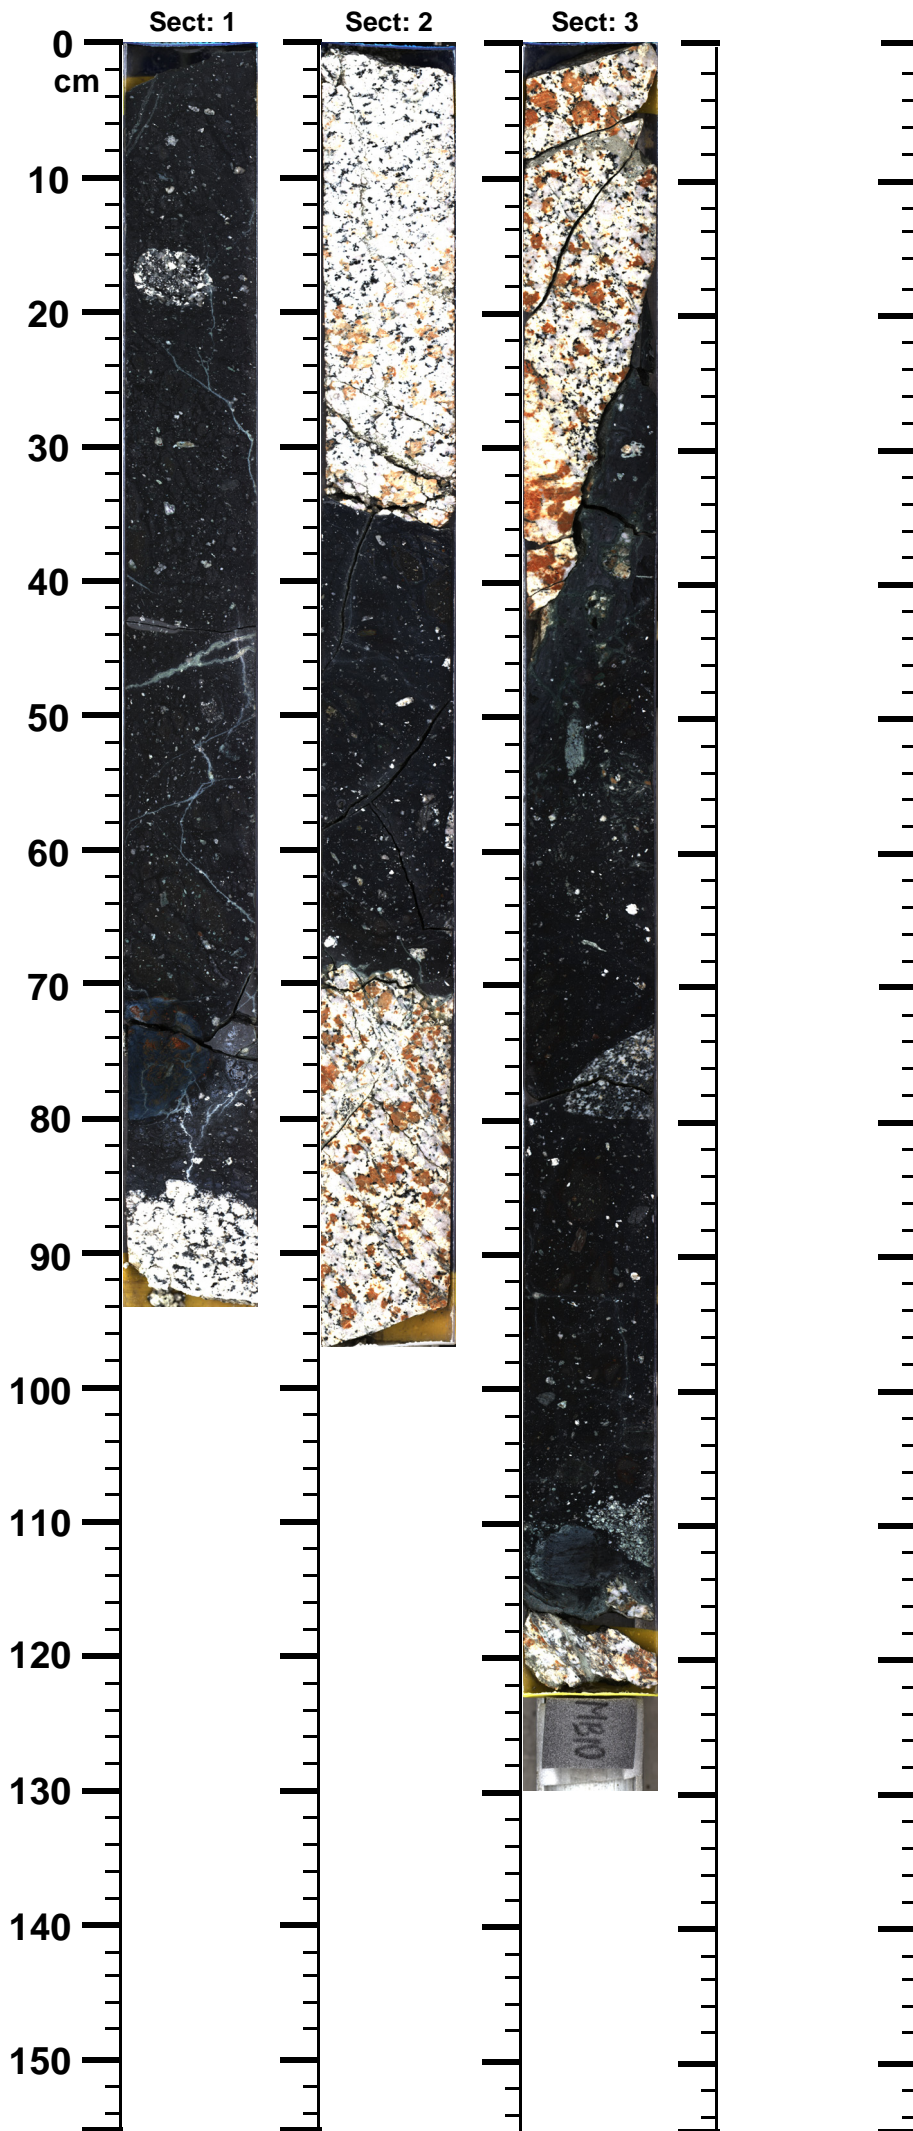

Expedition

364

Site

77

Hole

A

Core

95-R

Top

743.94

Bottom

746.99

(m)

364 - M0077 - A - 95R