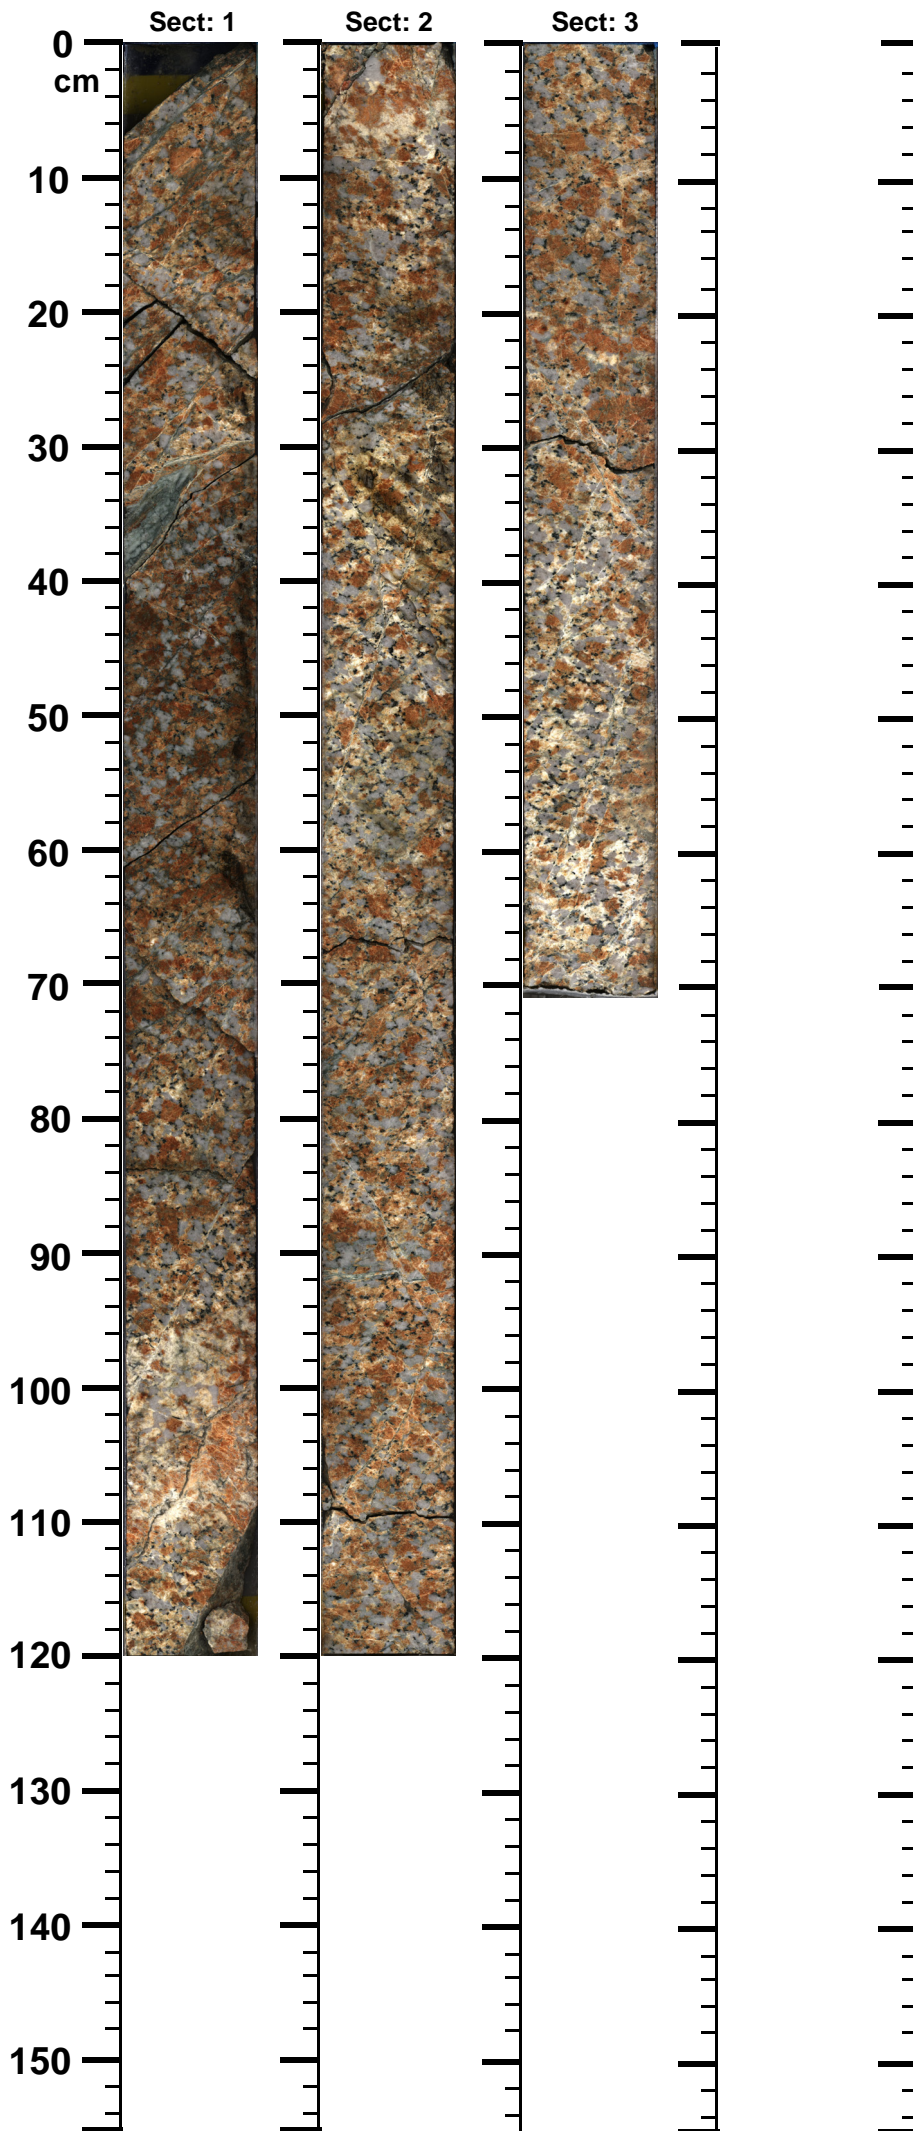

Expedition

364

Site

77

Hole

A

Core

97-R

Top

750.04

Bottom

753.09

(m)

364 - M0077 - A - 97R