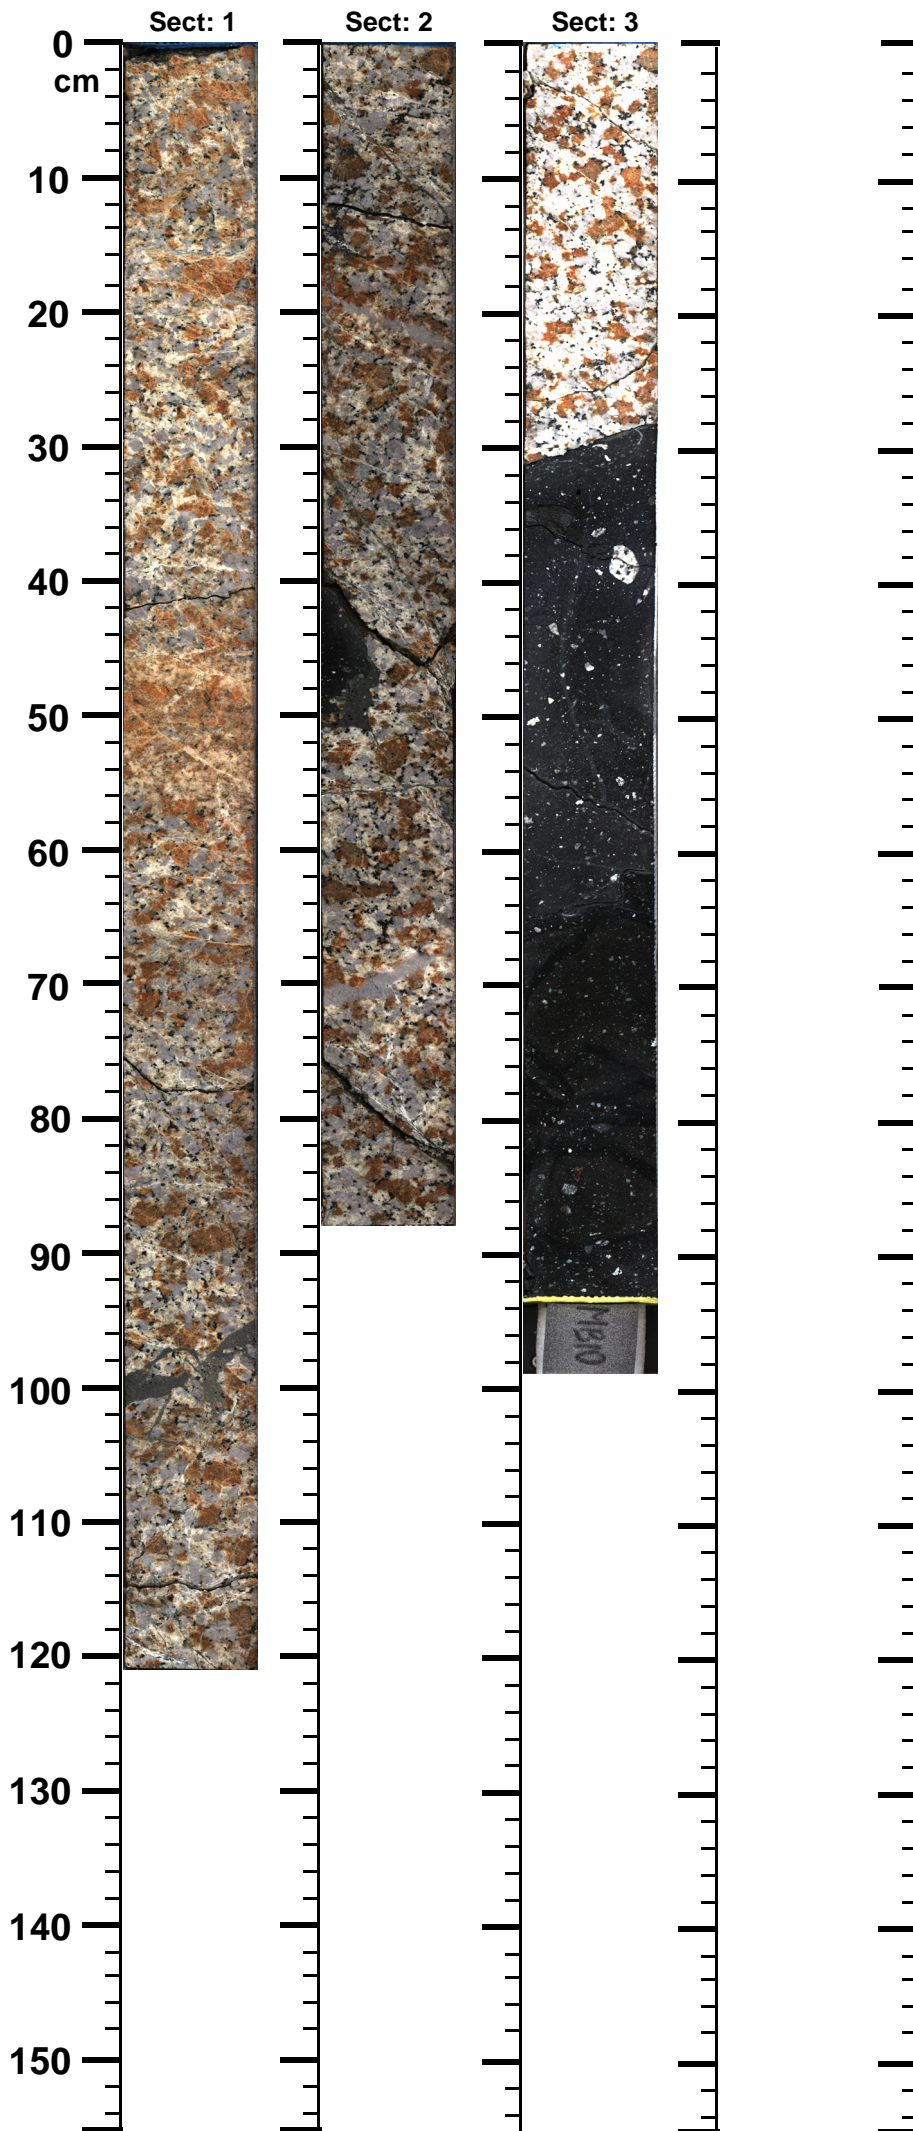

Expedition

364

Site

77

Hole

A

Core

98-R

Top

753.09

Bottom

756.14

(m)

364 - M0077 - A - 98R