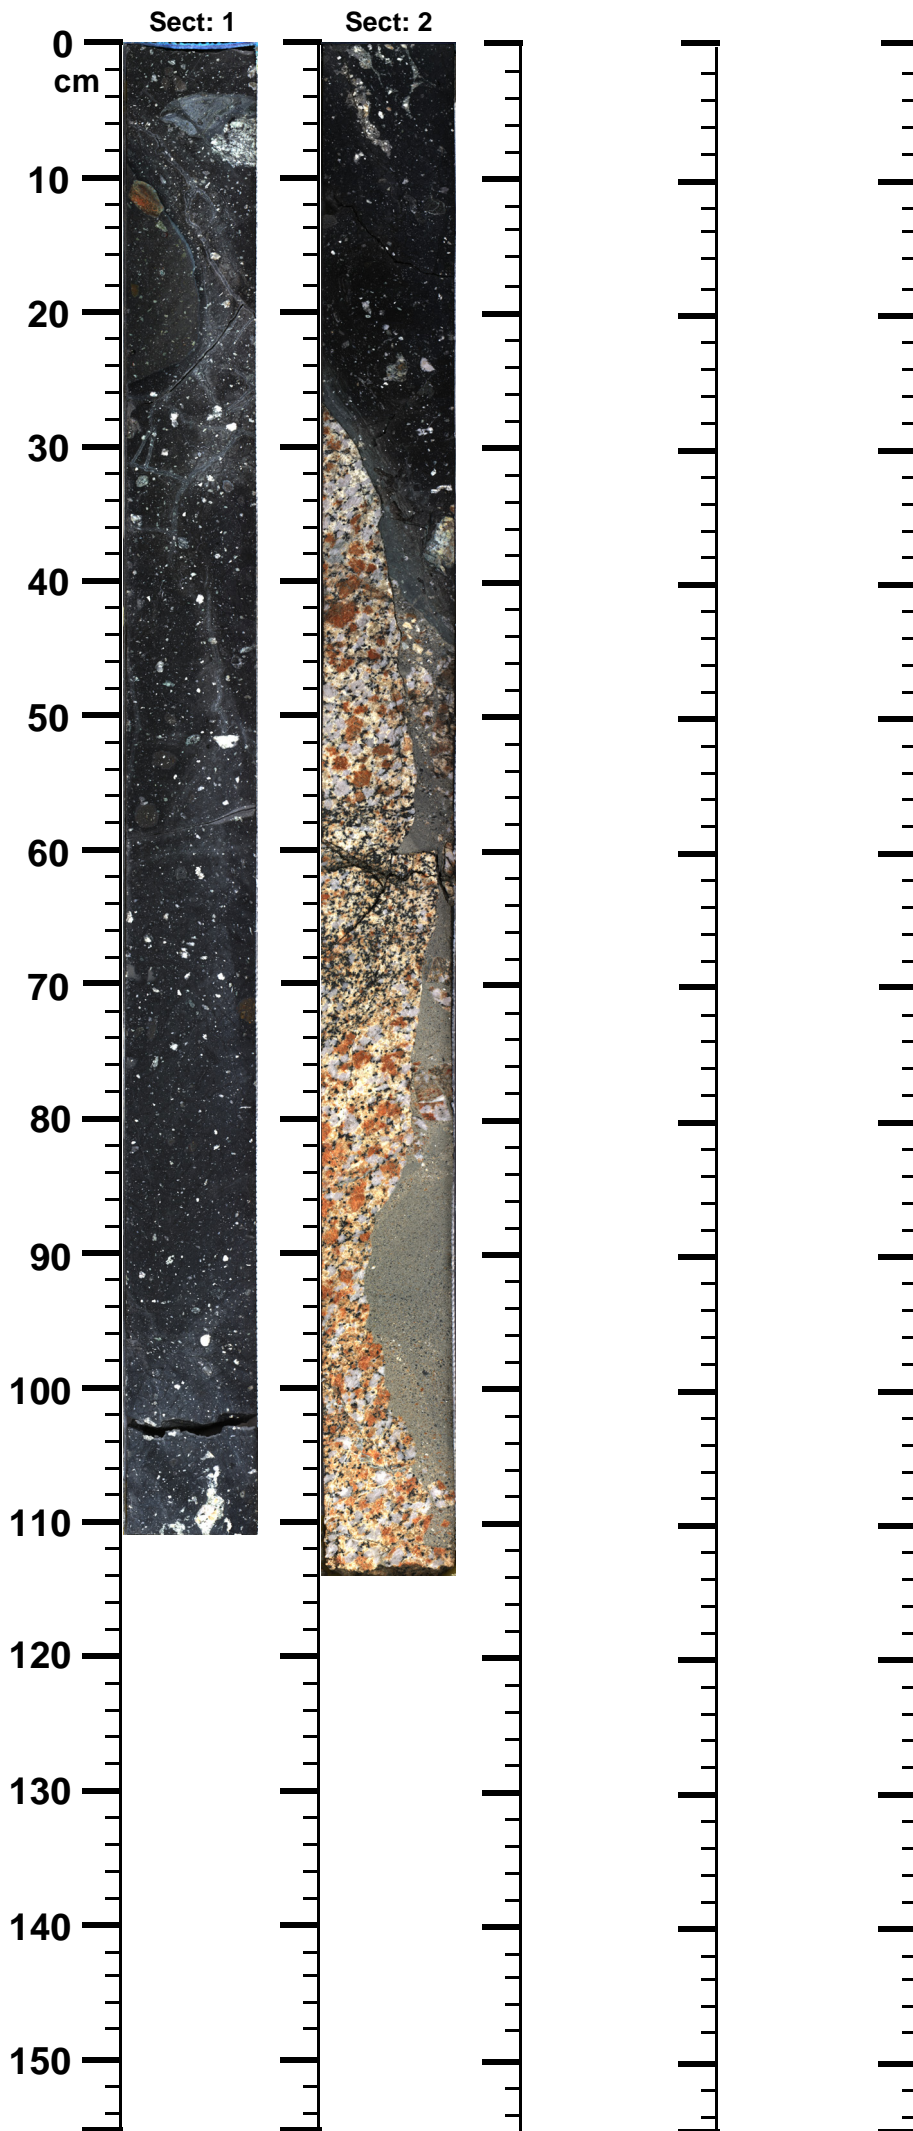

Expedition

364

Site

77

Hole

A

Core

100-R

Top

757.01

Bottom

759.19

(m)

364 - M0077 - A - 100R