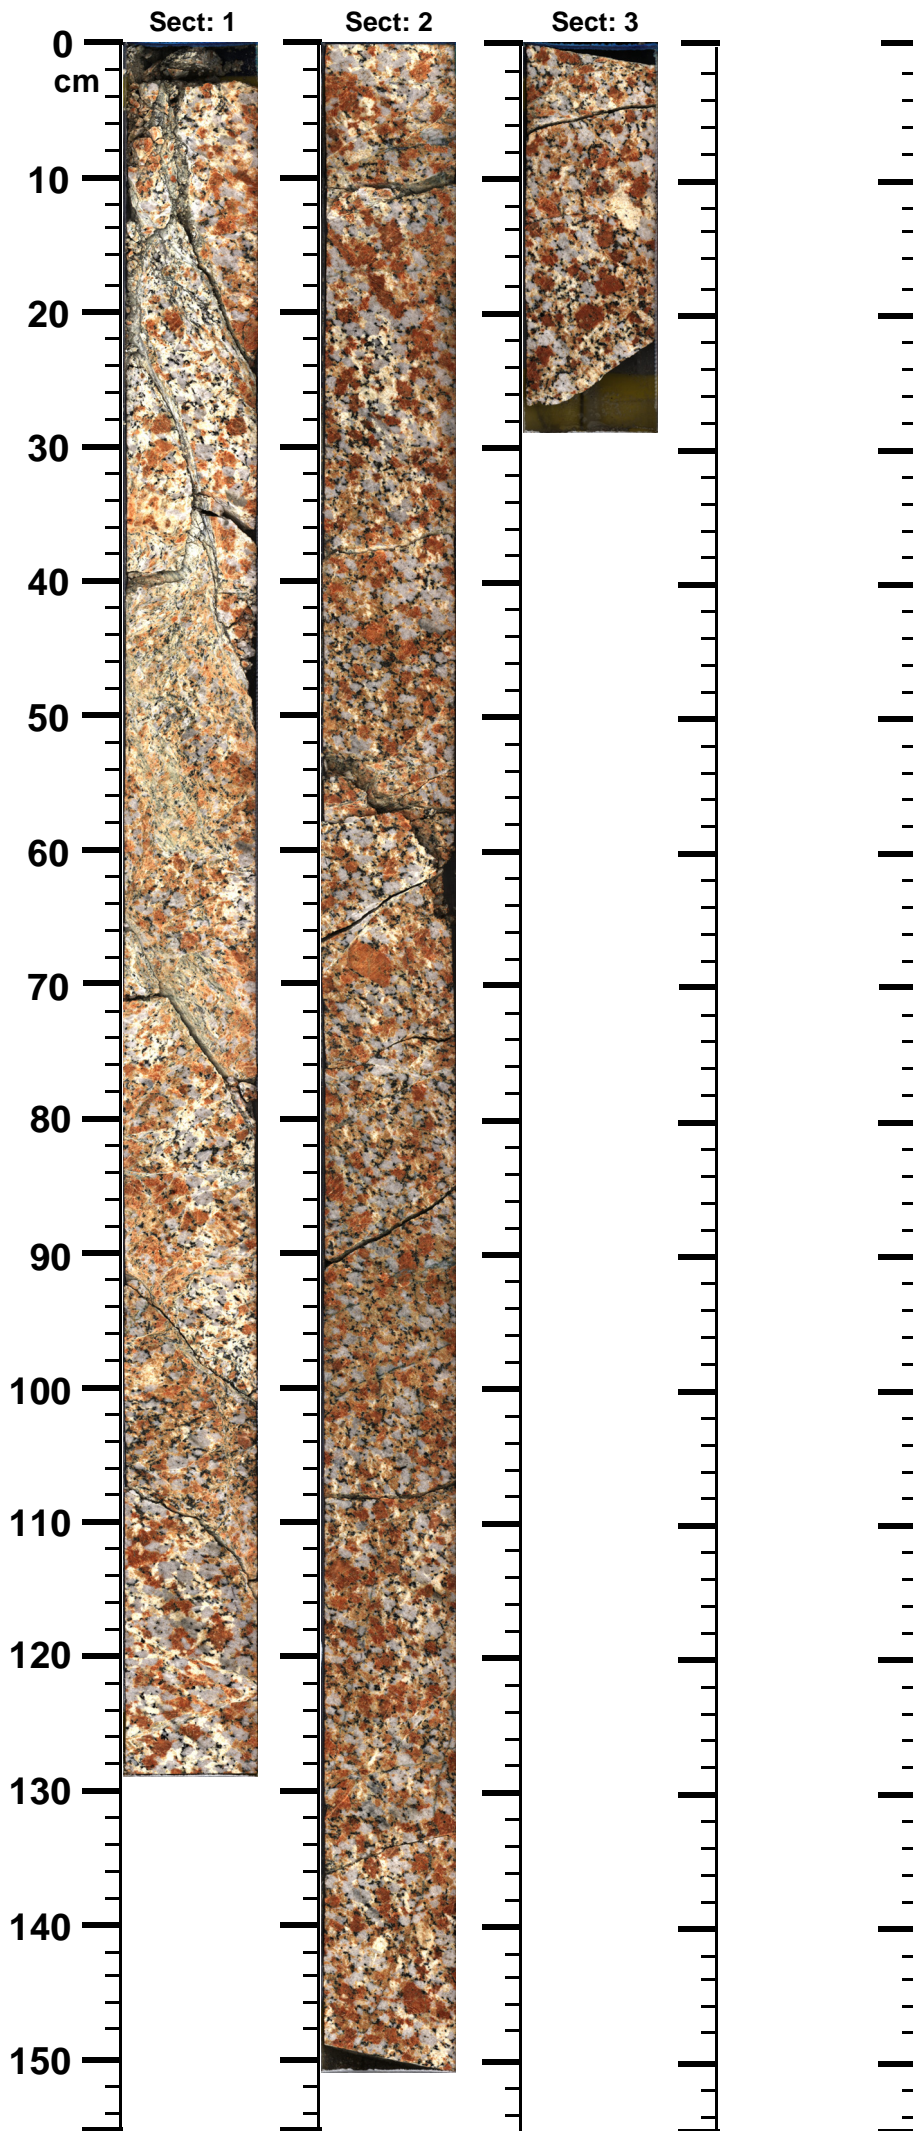

Expedition

364

Site

77

Hole

A

Core

110-R

Top

786.64

Bottom

789.69

(m)

364 - M0077 - A - 110R