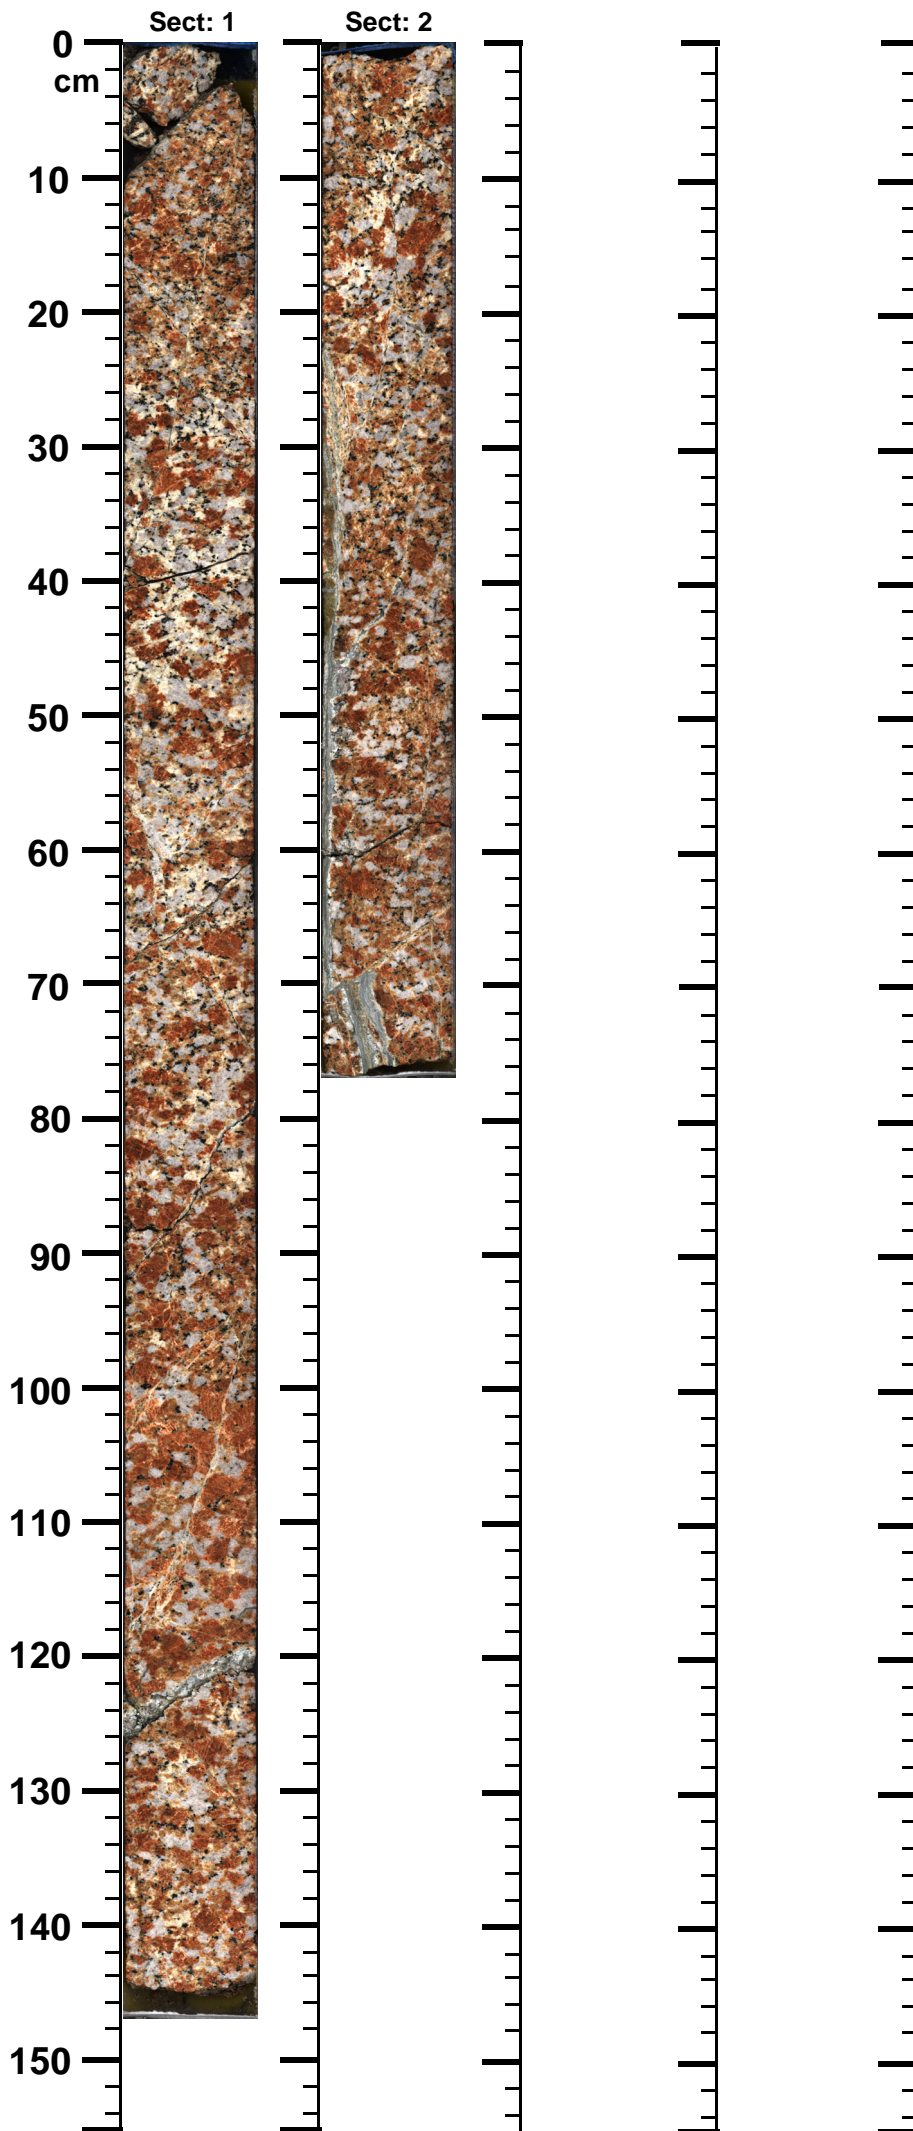

Expedition

364

Site

77

Hole

A

Core

120-R

Top

811.94

Bottom

814.09

(m)

364 - M0077 - A - 120R