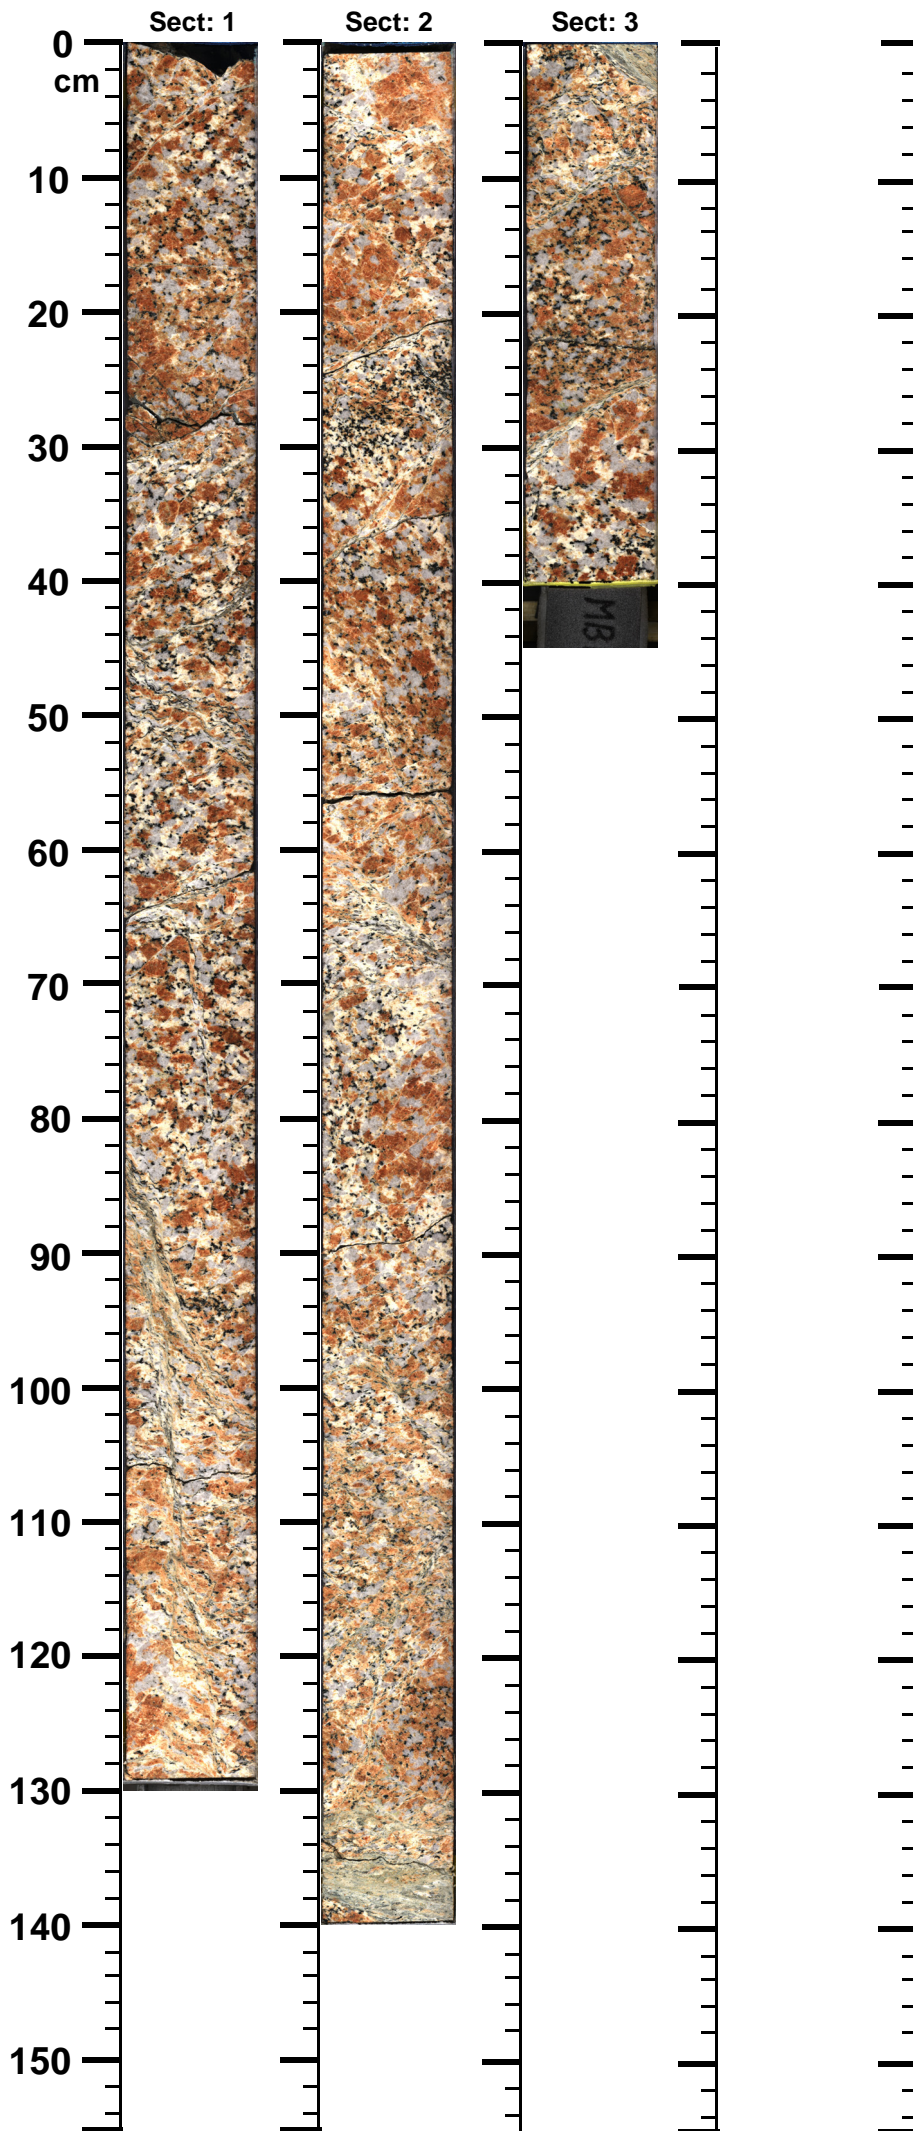

Expedition

364

Site

77

Hole

A

Core

122-R

Top

817.14

Bottom

820.19

(m)

364 - M0077 - A - 122R