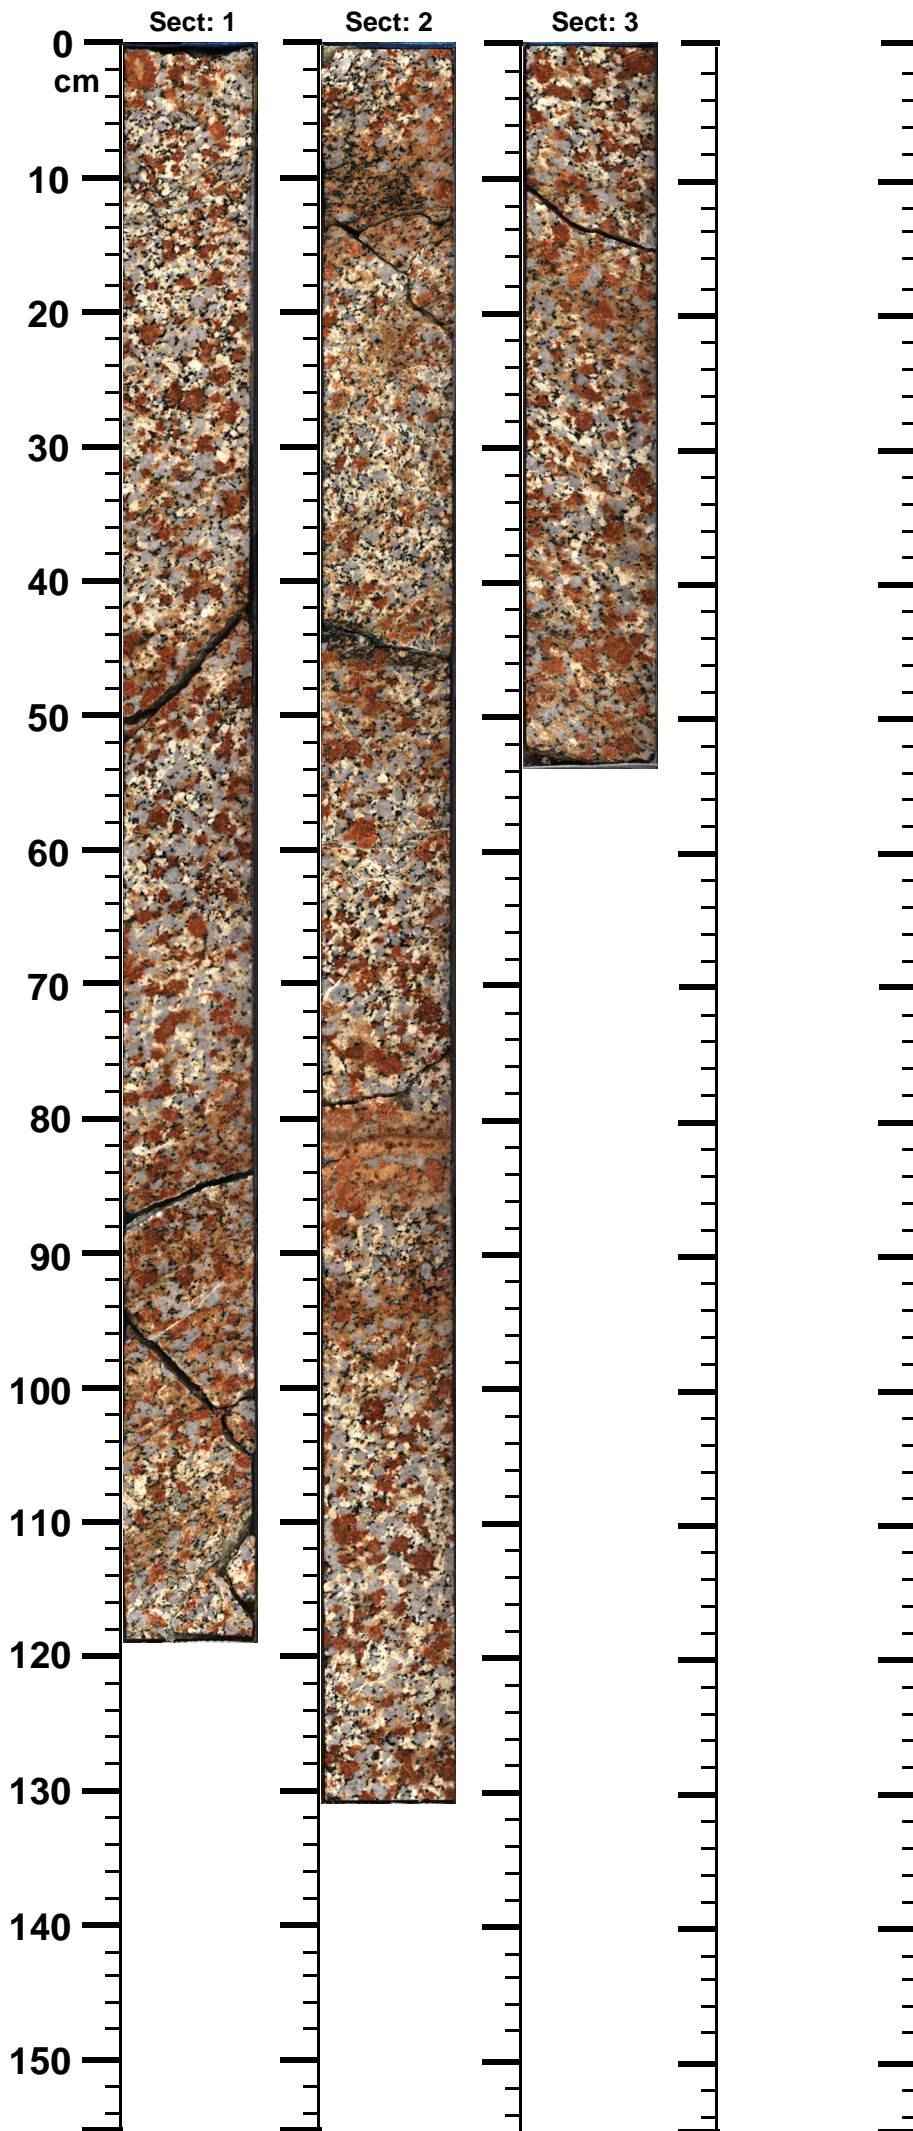

Expedition

364

Site

77

Hole

A

Core

123-R

Top

820.19

Bottom

823.24

(m)

364 - M0077 - A - 123R