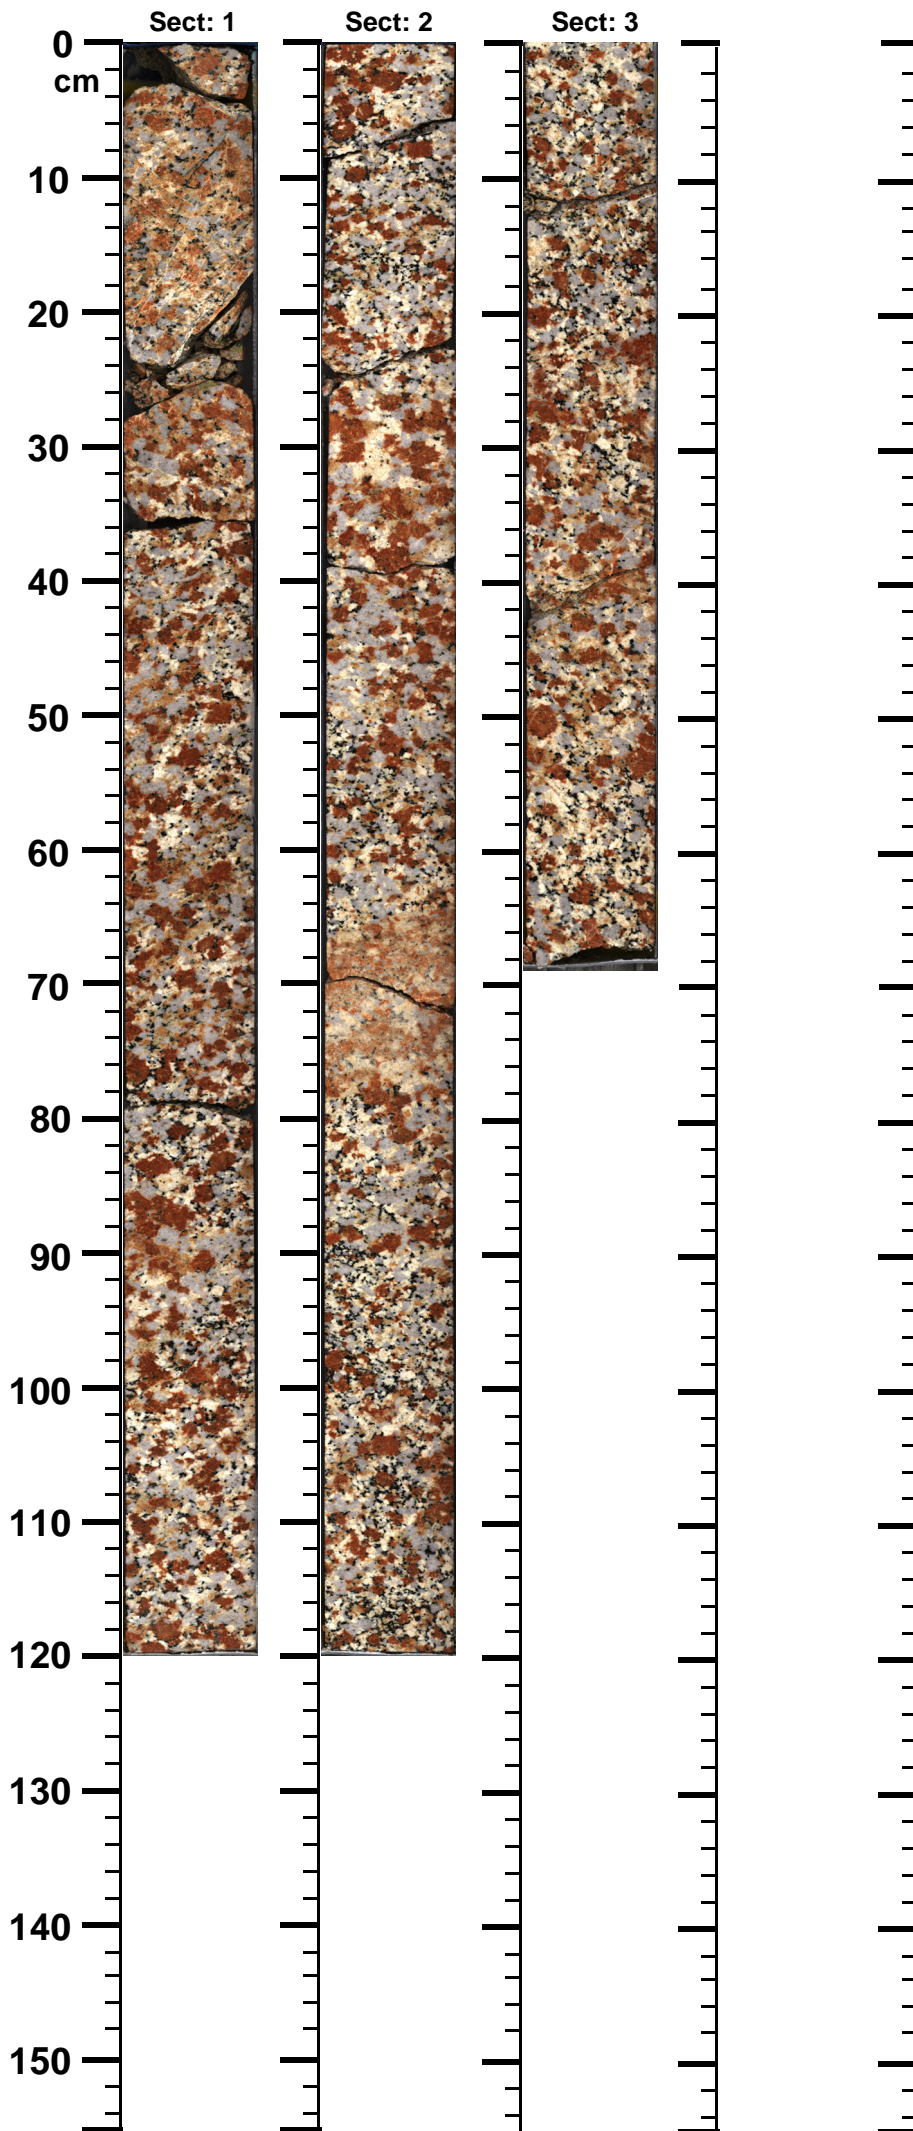

Expedition

364

Site

77

Hole

A

Core

124-R

Top

823.24

Bottom

826.29

(m)

364 - M0077 - A - 124R