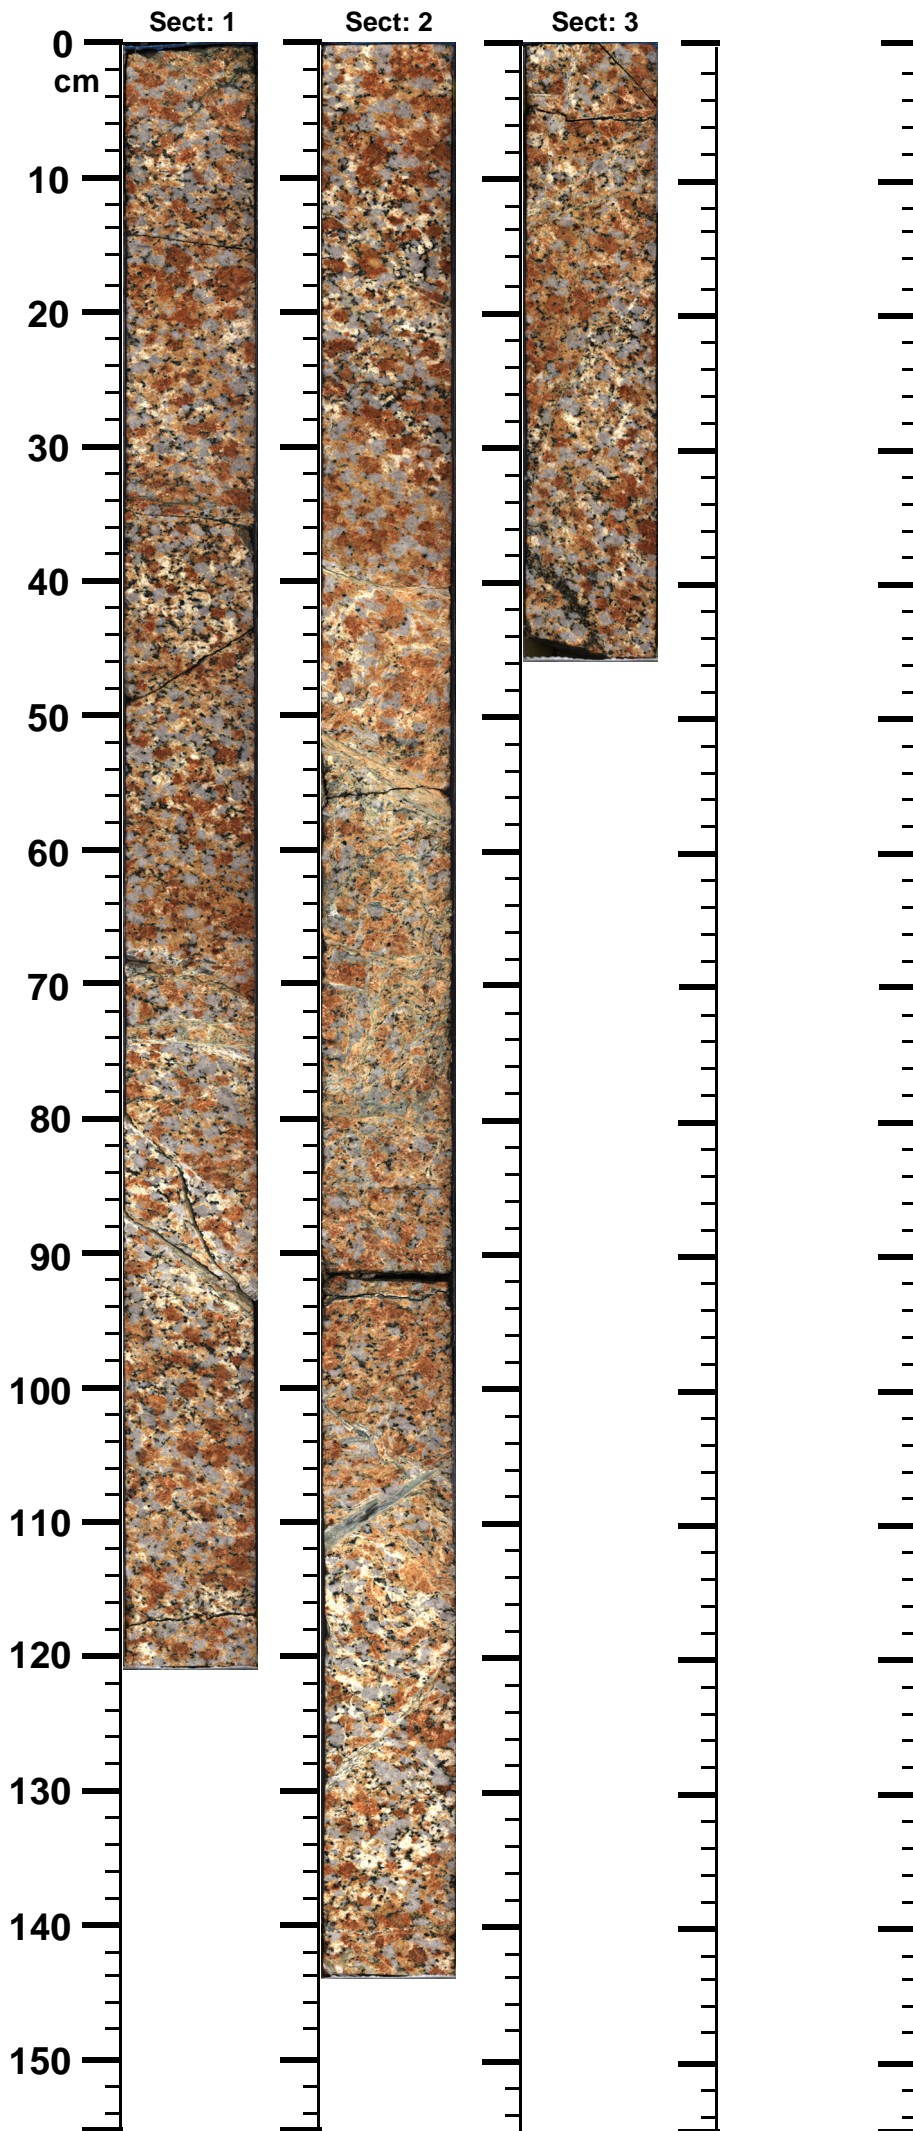

Expedition

364

Site

77

Hole

A

Core

132-R

Top

838.22

Bottom

841.34

(m)

364 - M0077 - A - 132R