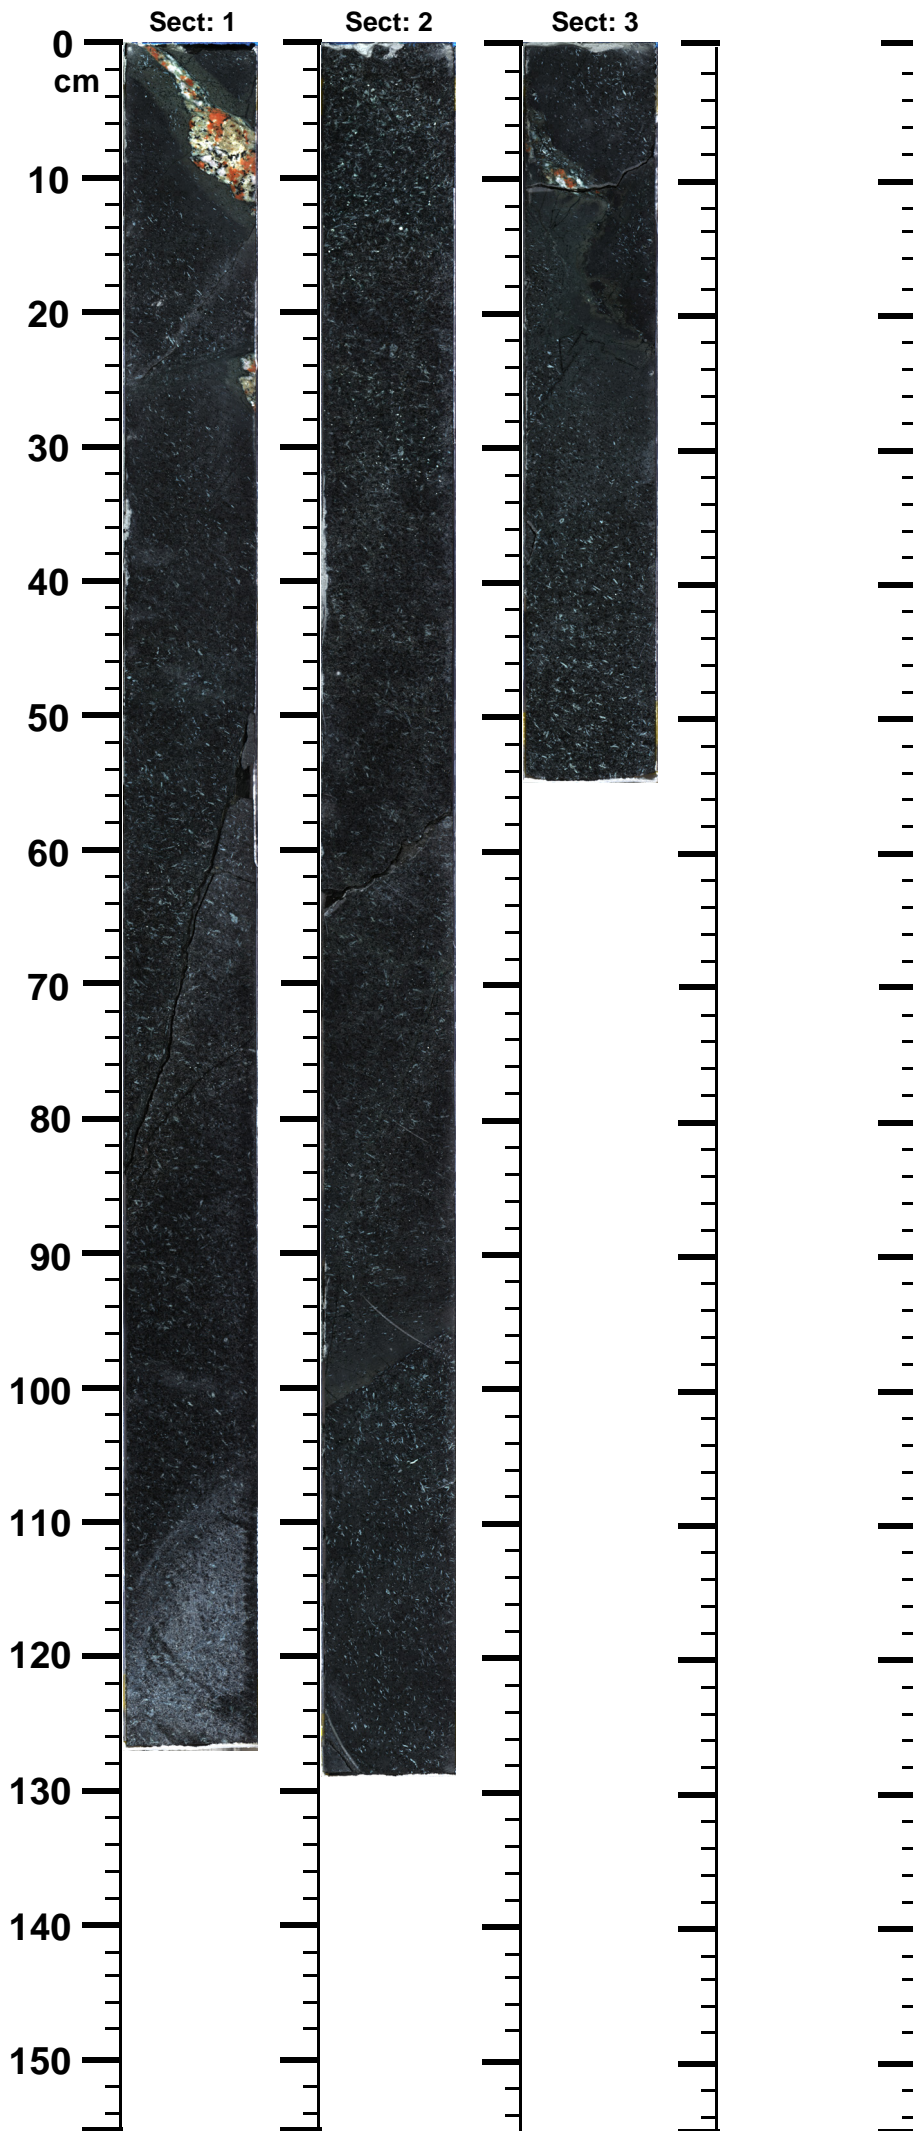

Expedition

364

Site

77

Hole

A

Core

135-R

Top

847.54

Bottom

850.64

(m)

364 - M0077 - A - 135R