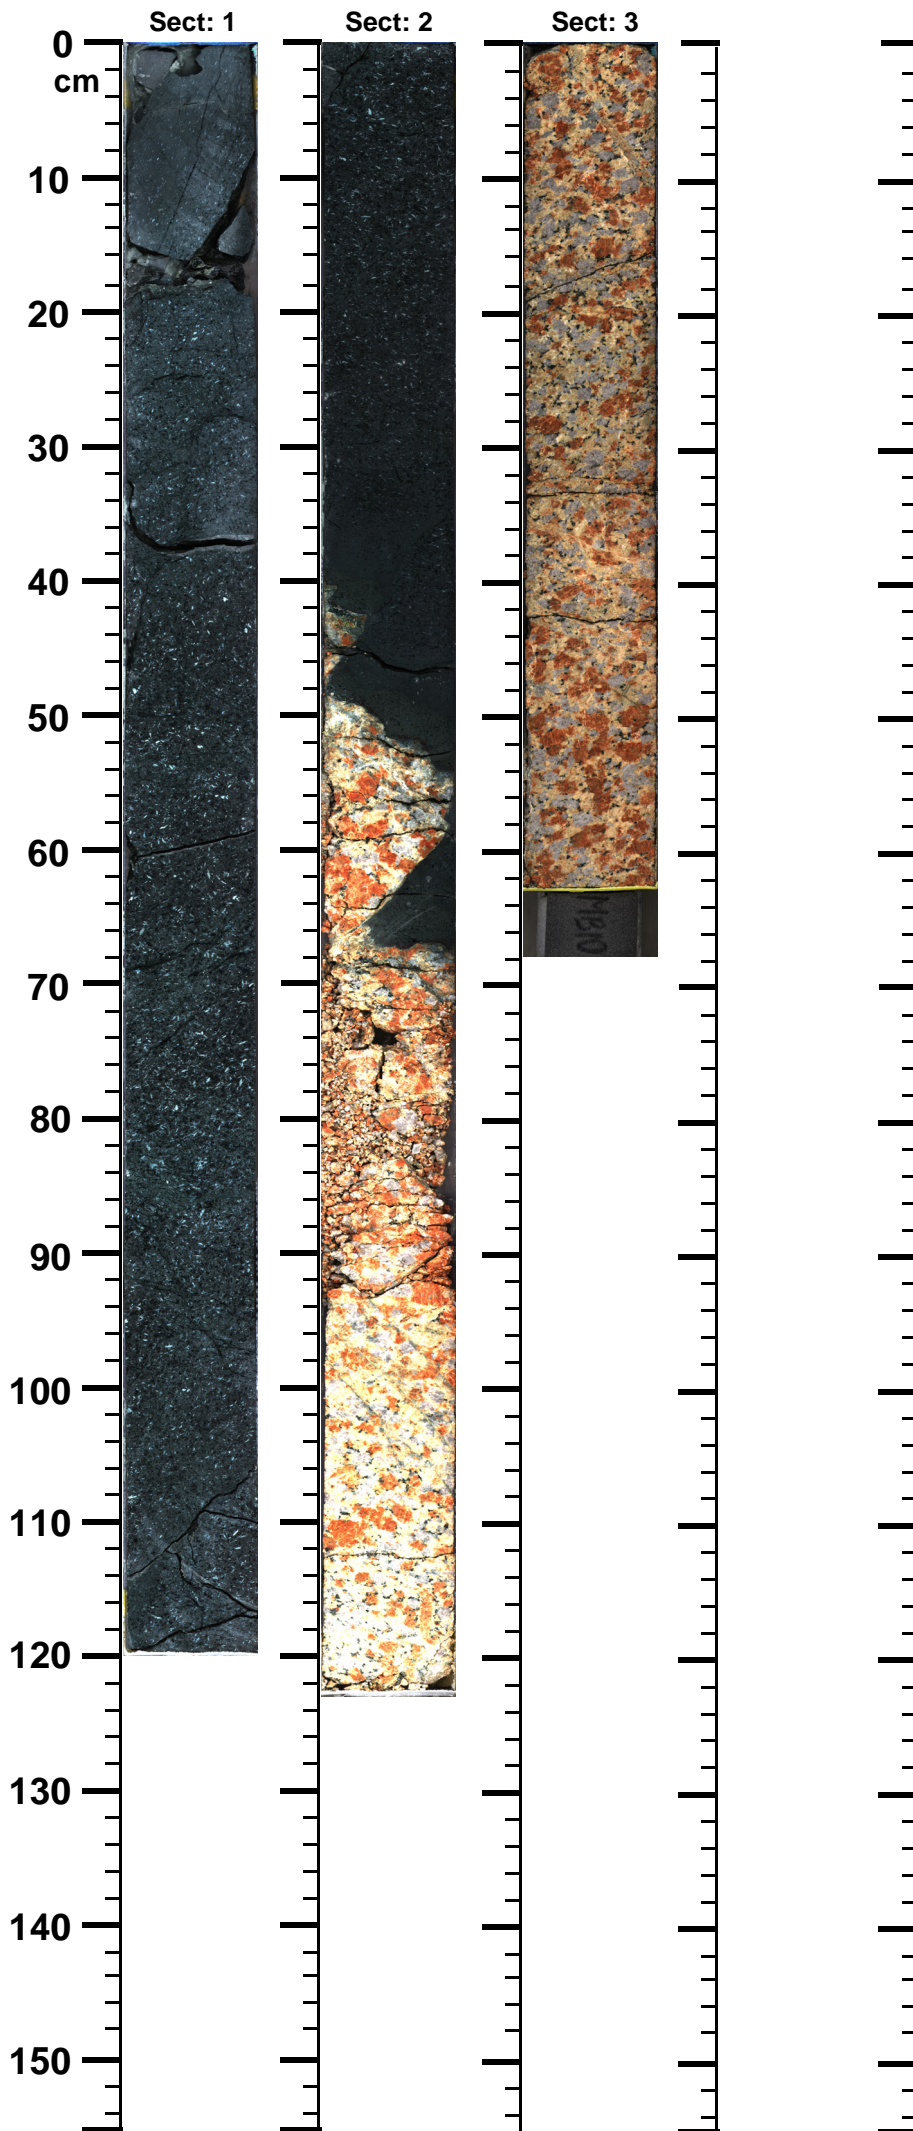

Expedition

364

Site

77

Hole

A

Core

140-R

Top

853.34

Bottom

856.44

(m)

364 - M0077 - A - 140R