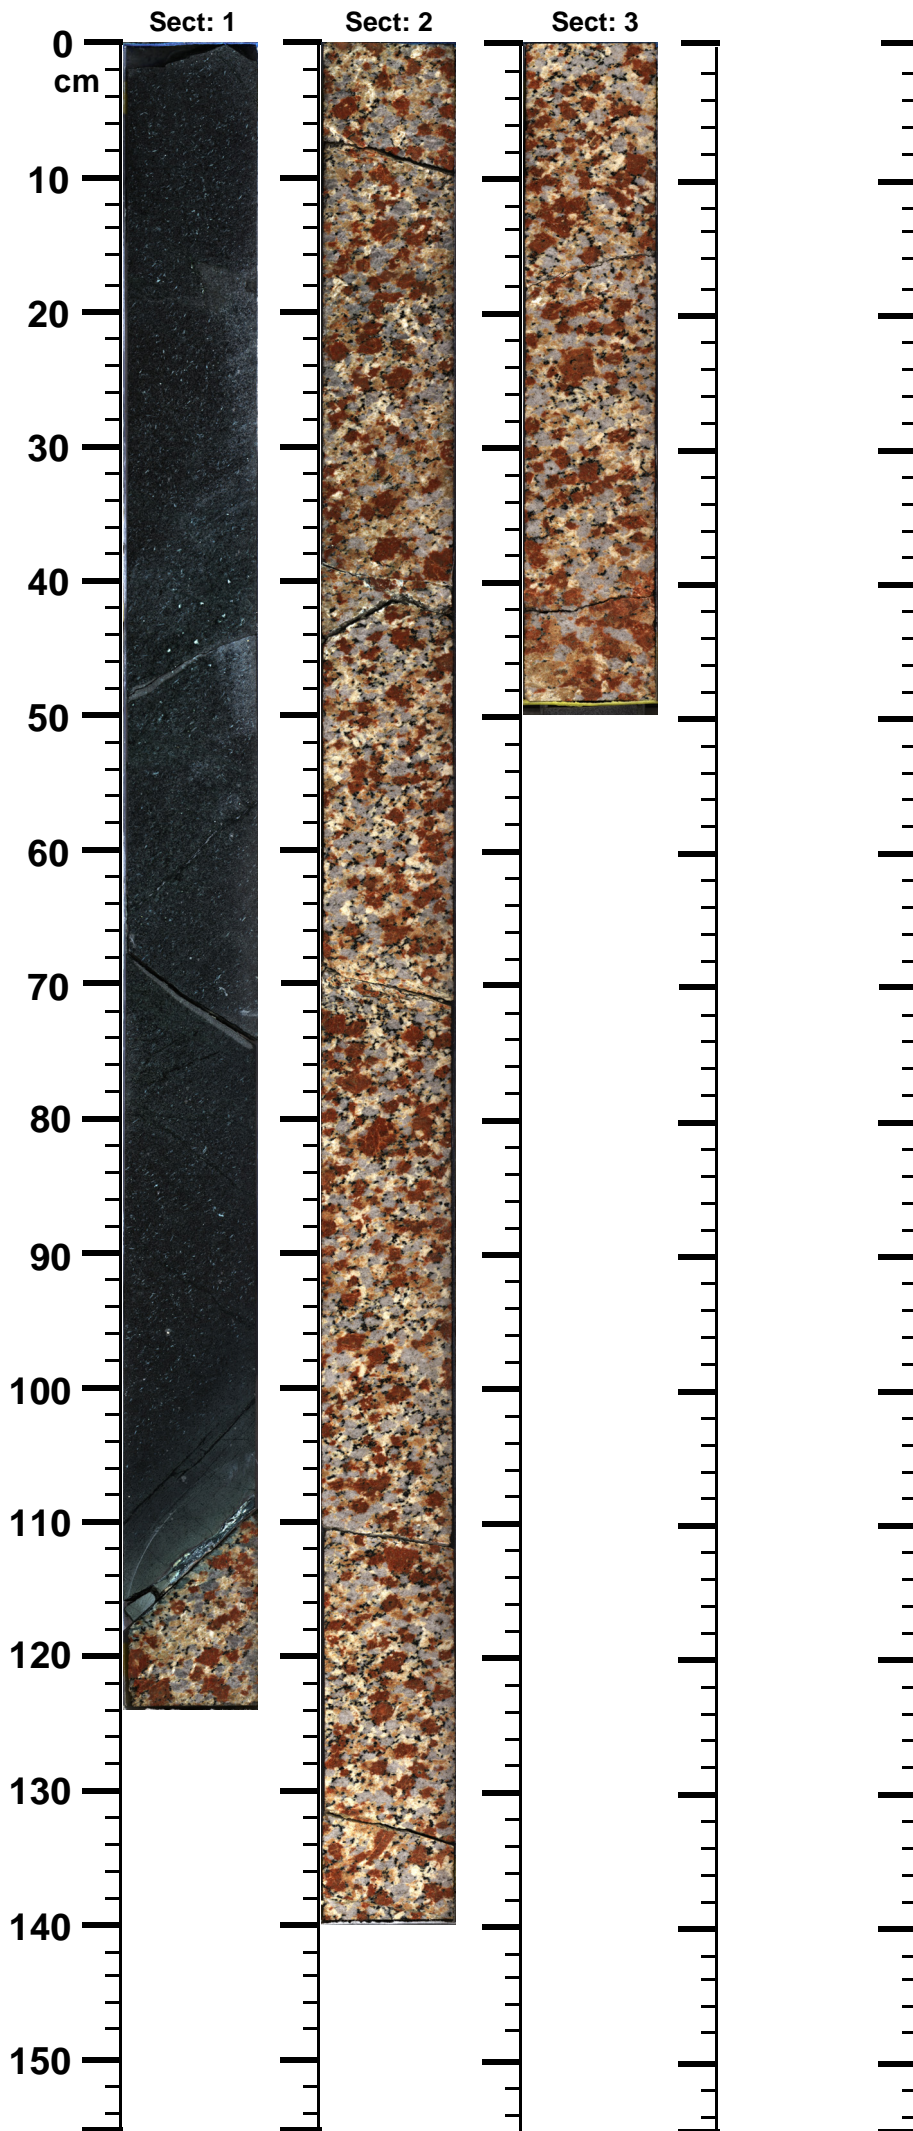

Expedition

364

Site

77

Hole

A

Core

144-R

Top

865.28

Bottom

868.38

(m)

364 - M0077 - A - 144R