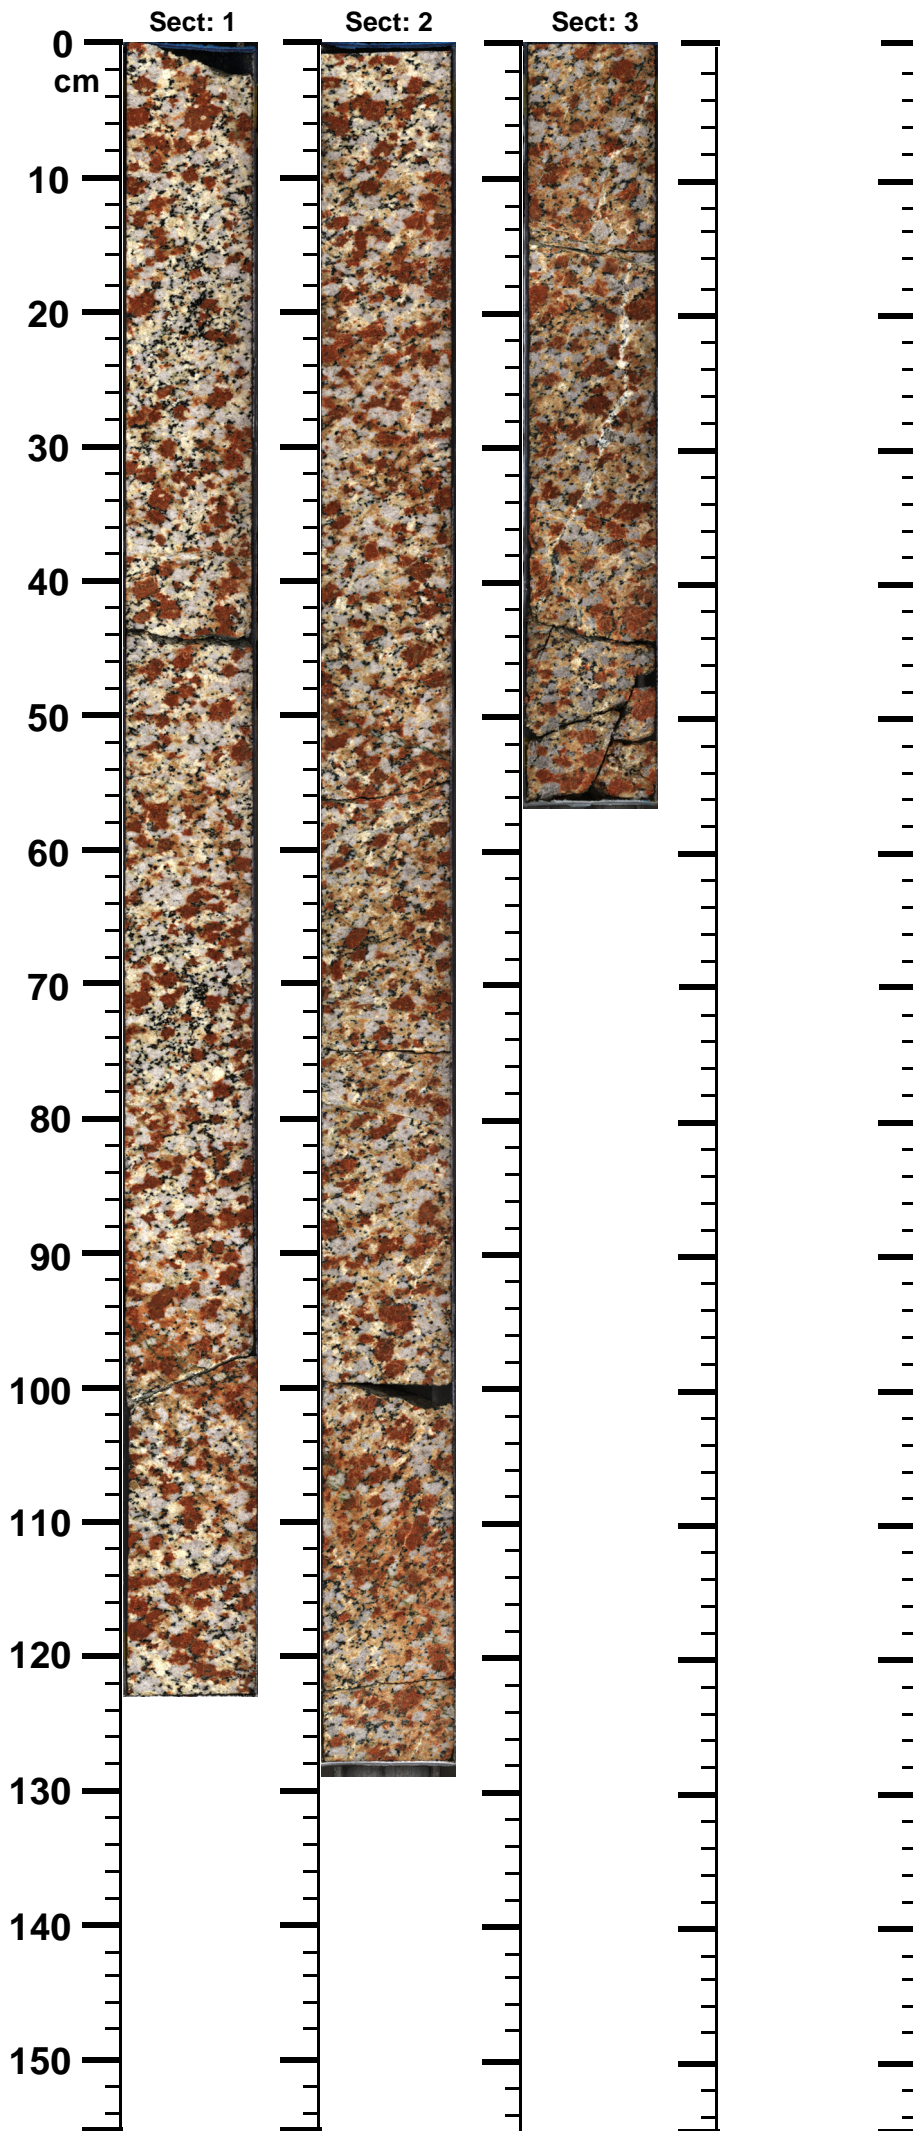

Expedition

364

Site

77

Hole

A

Core

150-R

Top

883.89

Bottom

886.95

(m)

364 - M0077 - A - 150R