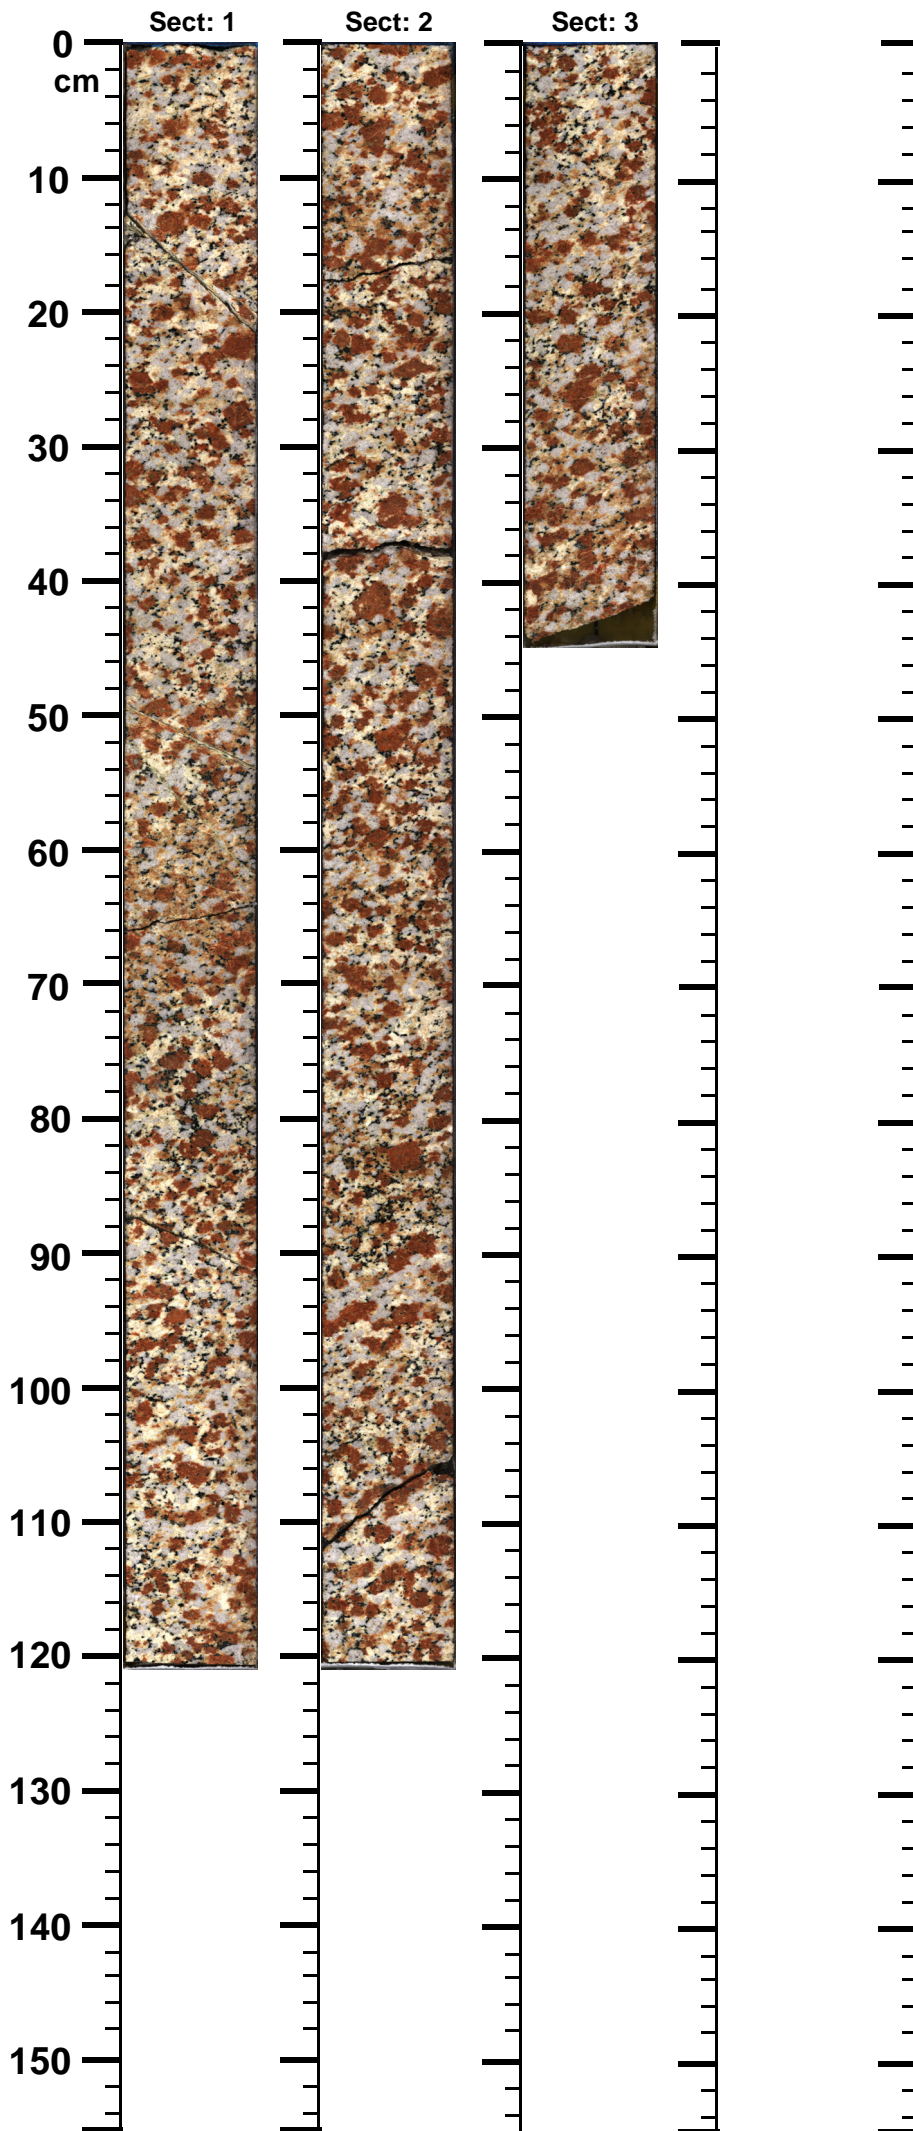

Expedition

364

Site

77

Hole

A

Core

158-R

Top

905.59

Bottom

908.64

(m)

364 - M0077 - A - 158R