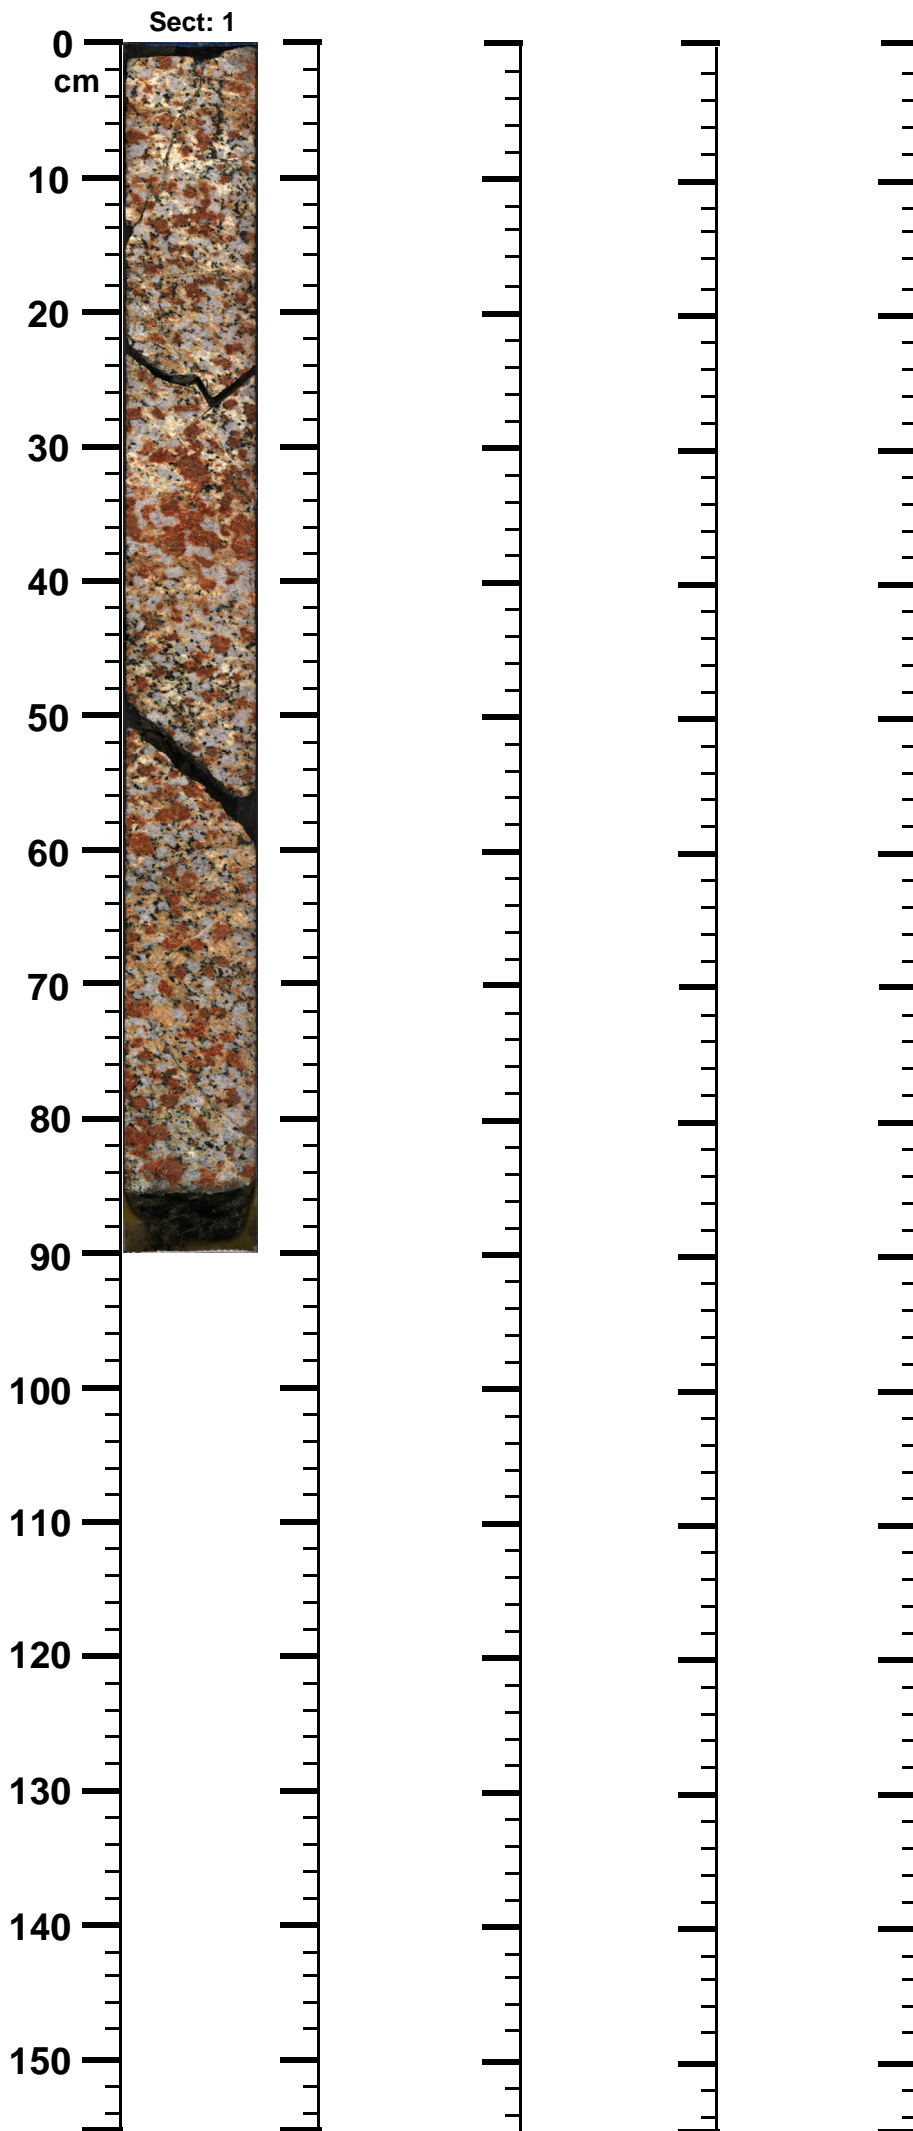

Expedition

364

Site

77

Hole

A

Core

160-R

Top

911.59

Bottom

912.44

(m)

364 - M0077 - A - 160R