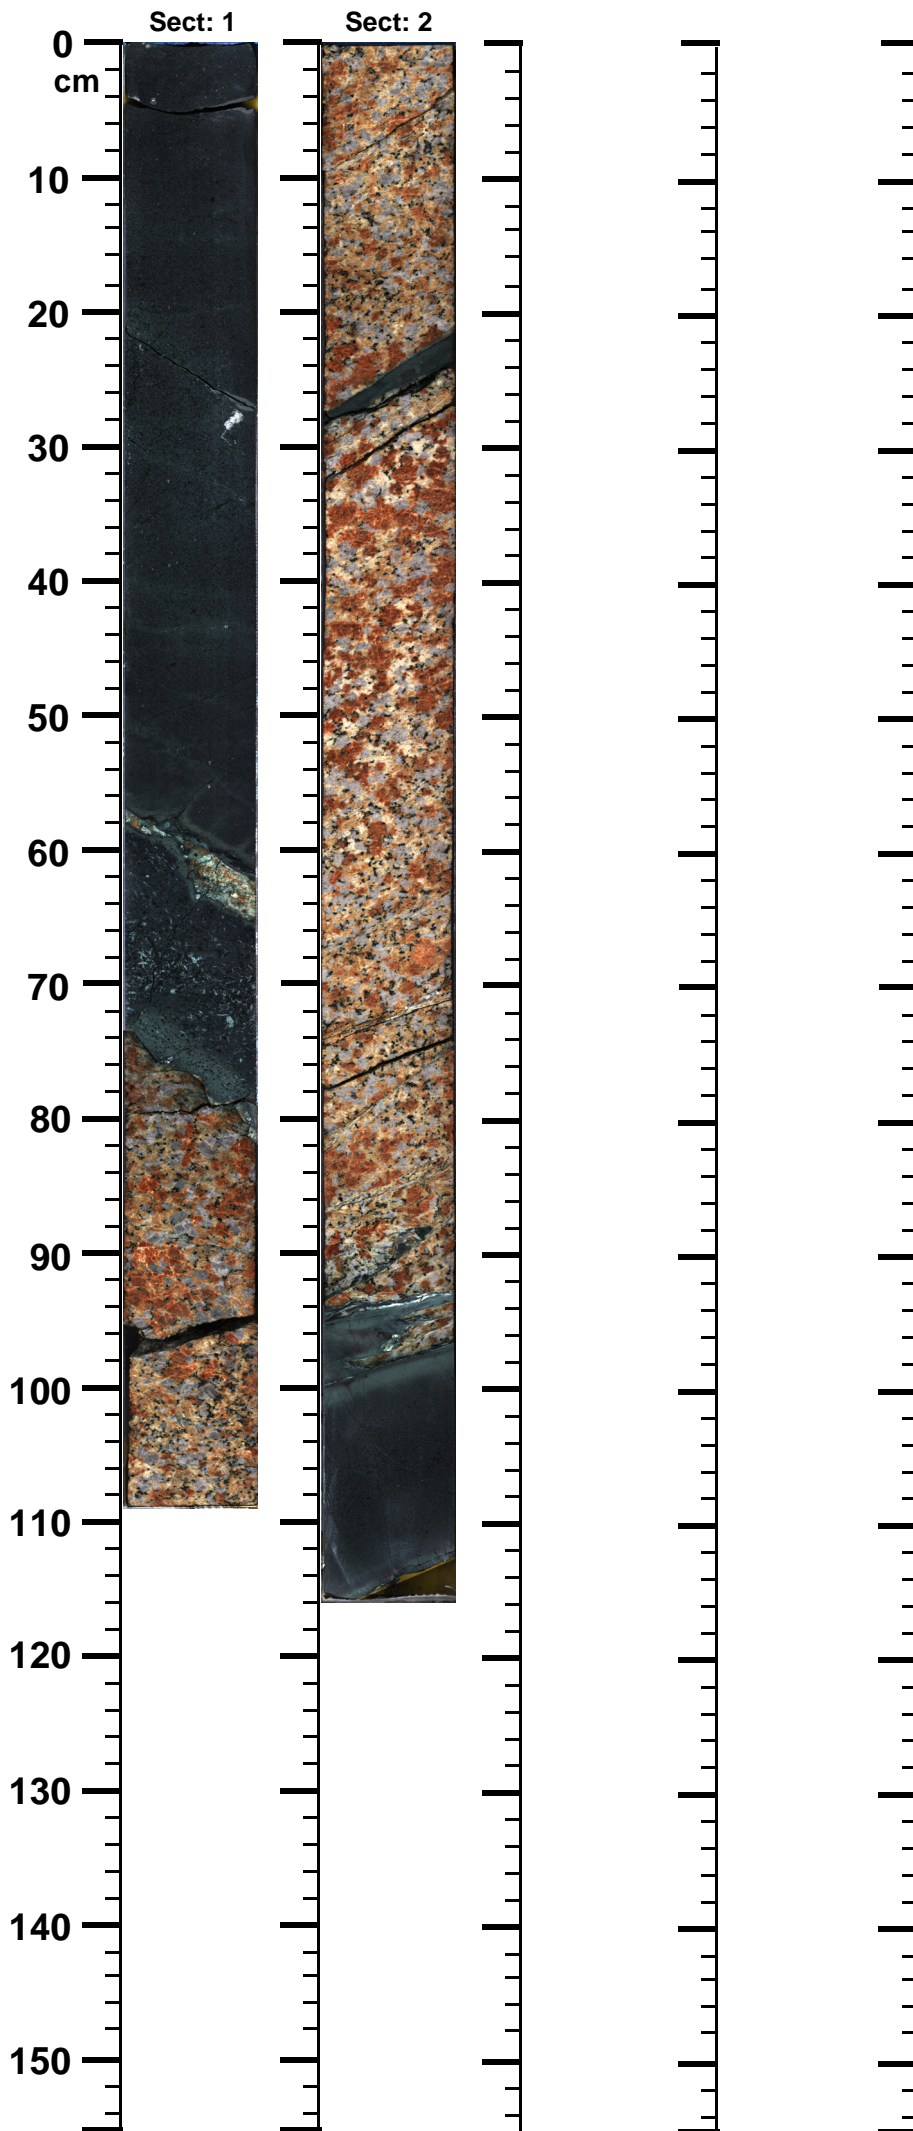

Expedition

364

Site

77

Hole

A

Core

162-R

Top

912.54

Bottom

914.74

(m)

364 - M0077 - A - 162R