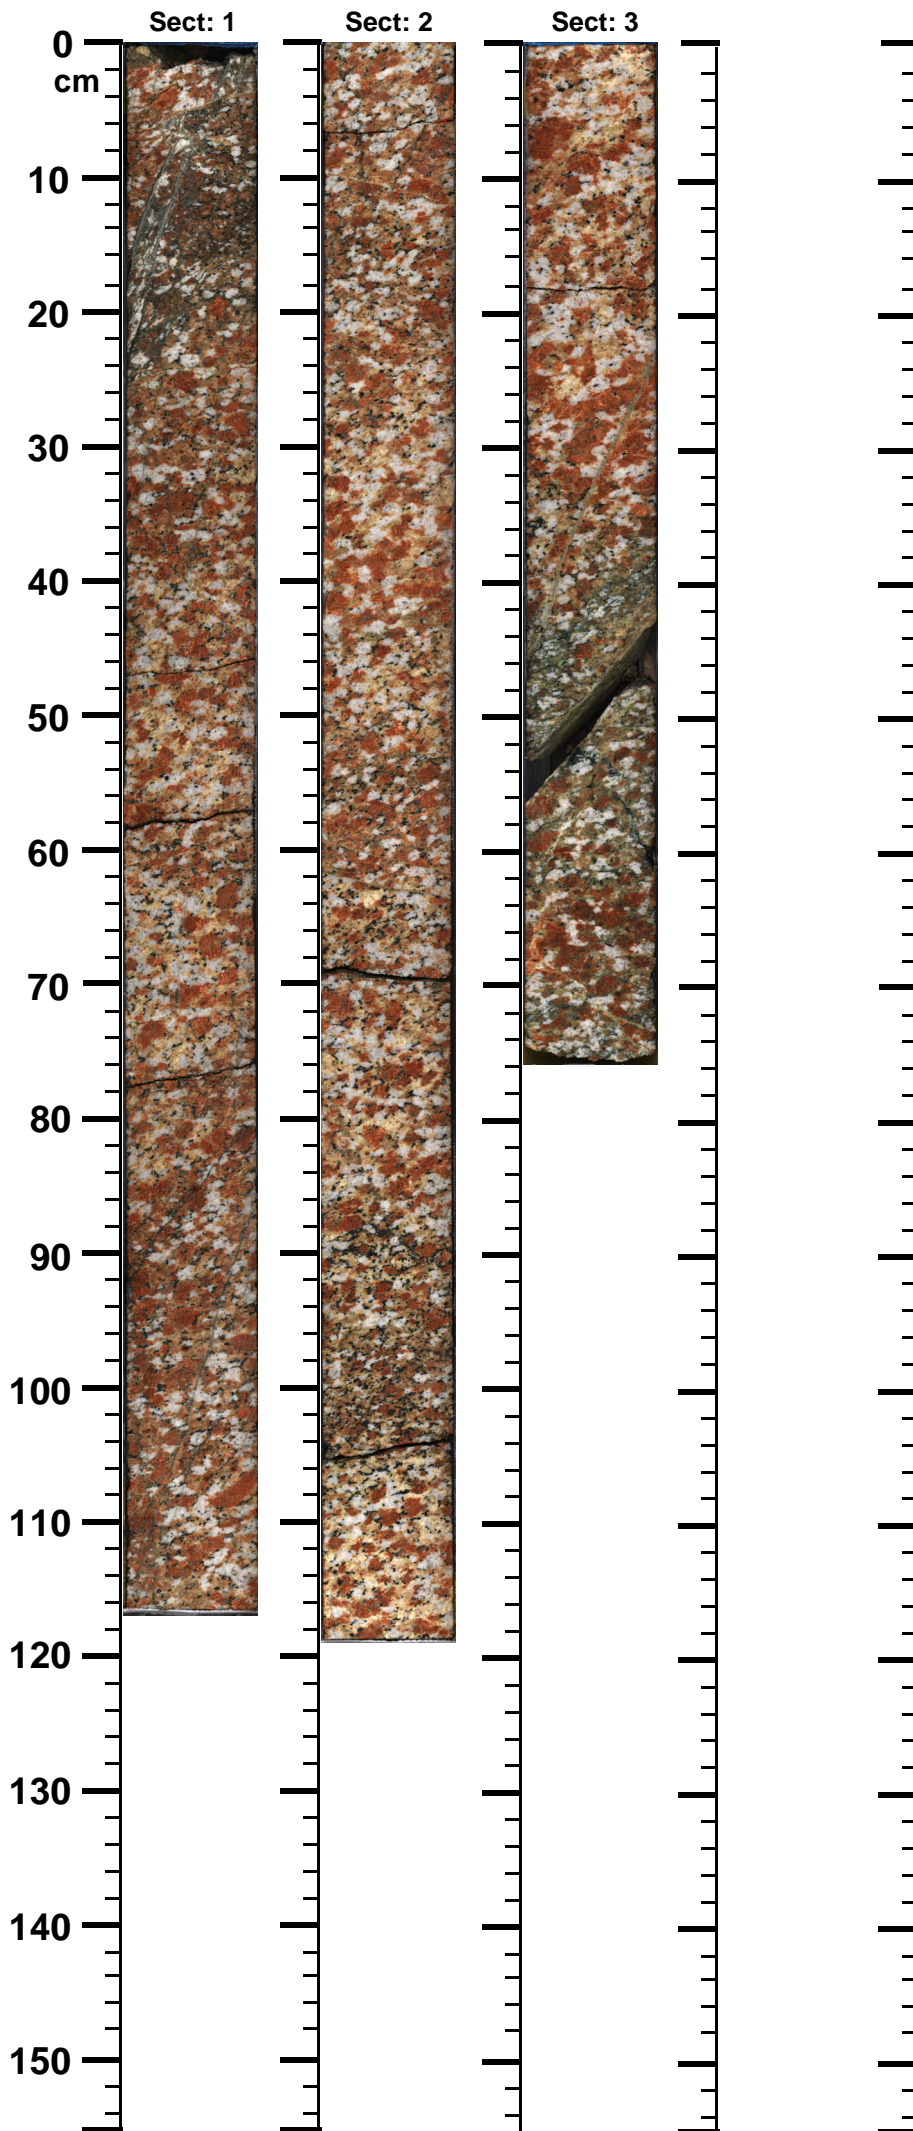

Expedition

364

Site

77

Hole

A

Core

165-R

Top

920.84

Bottom

923.89

(m)

364 - M0077 - A - 165R