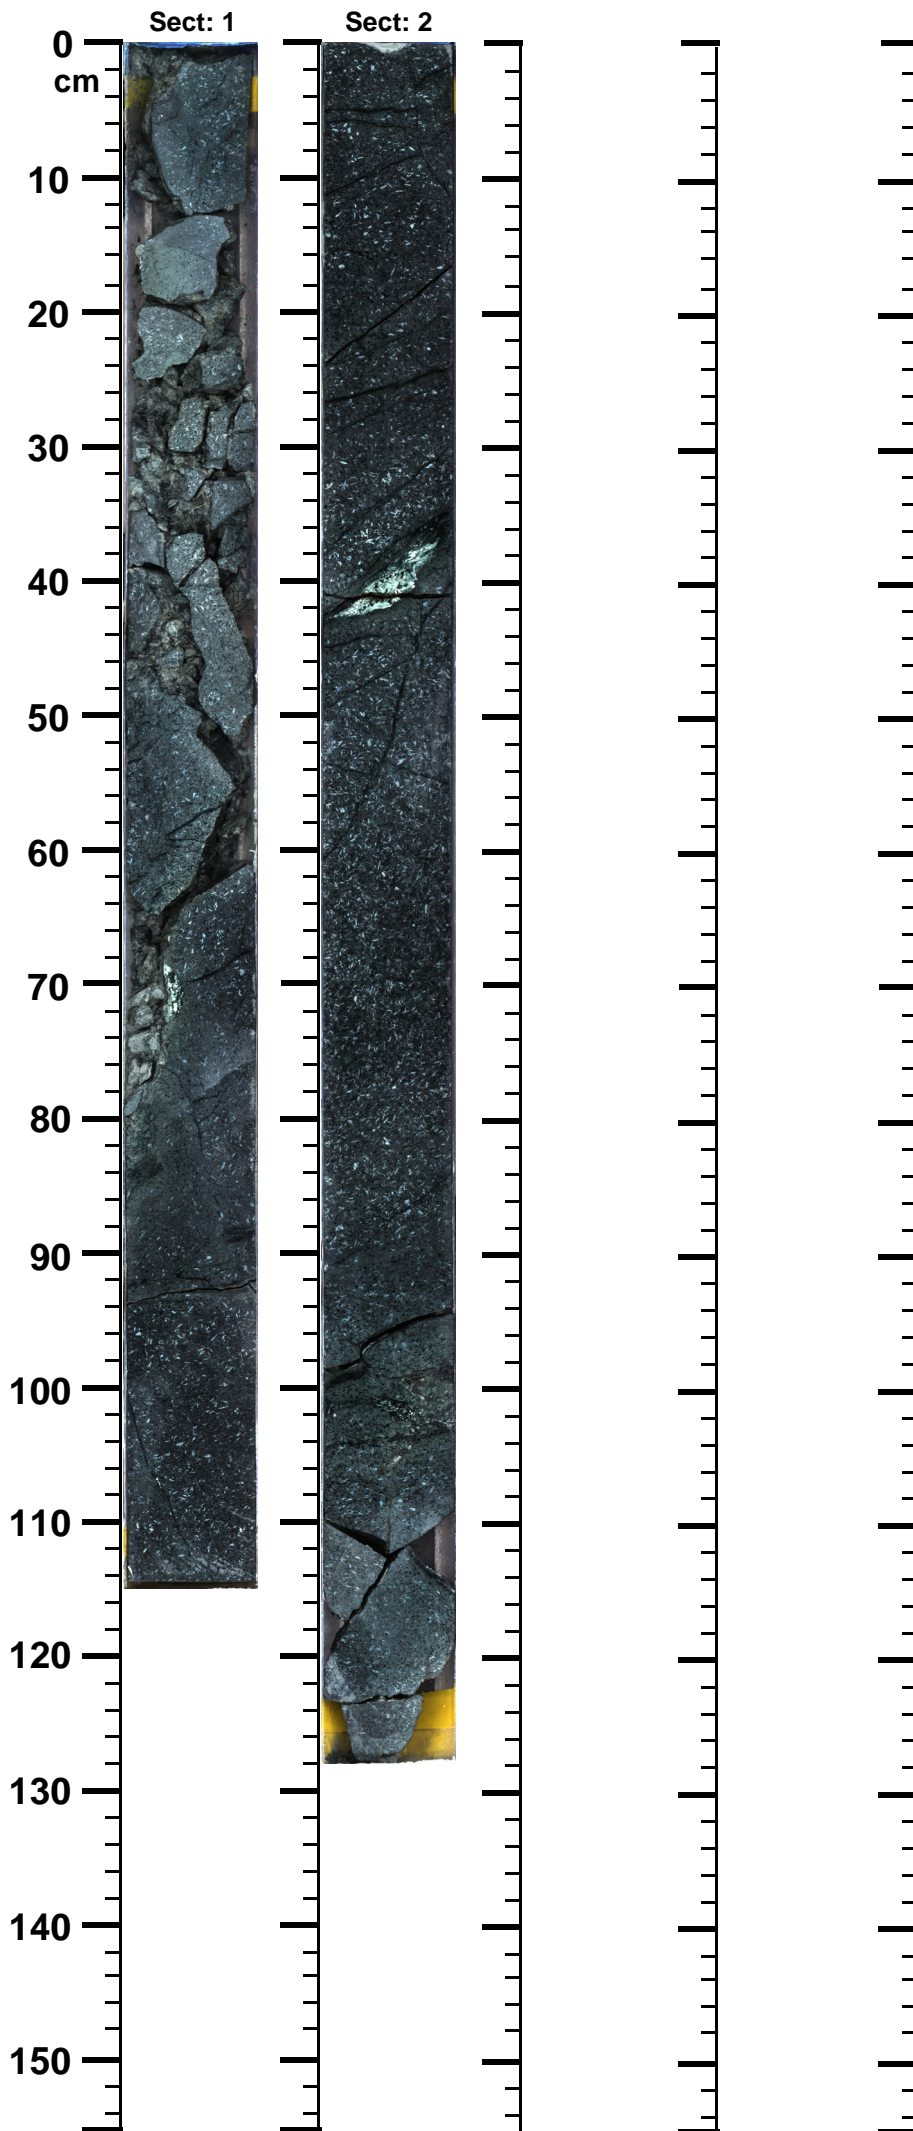

Expedition

364

Site

77

Hole

A

Core

170-R

Top

936.04

Bottom

938.67

(m)

364 - M0077 - A - 170R