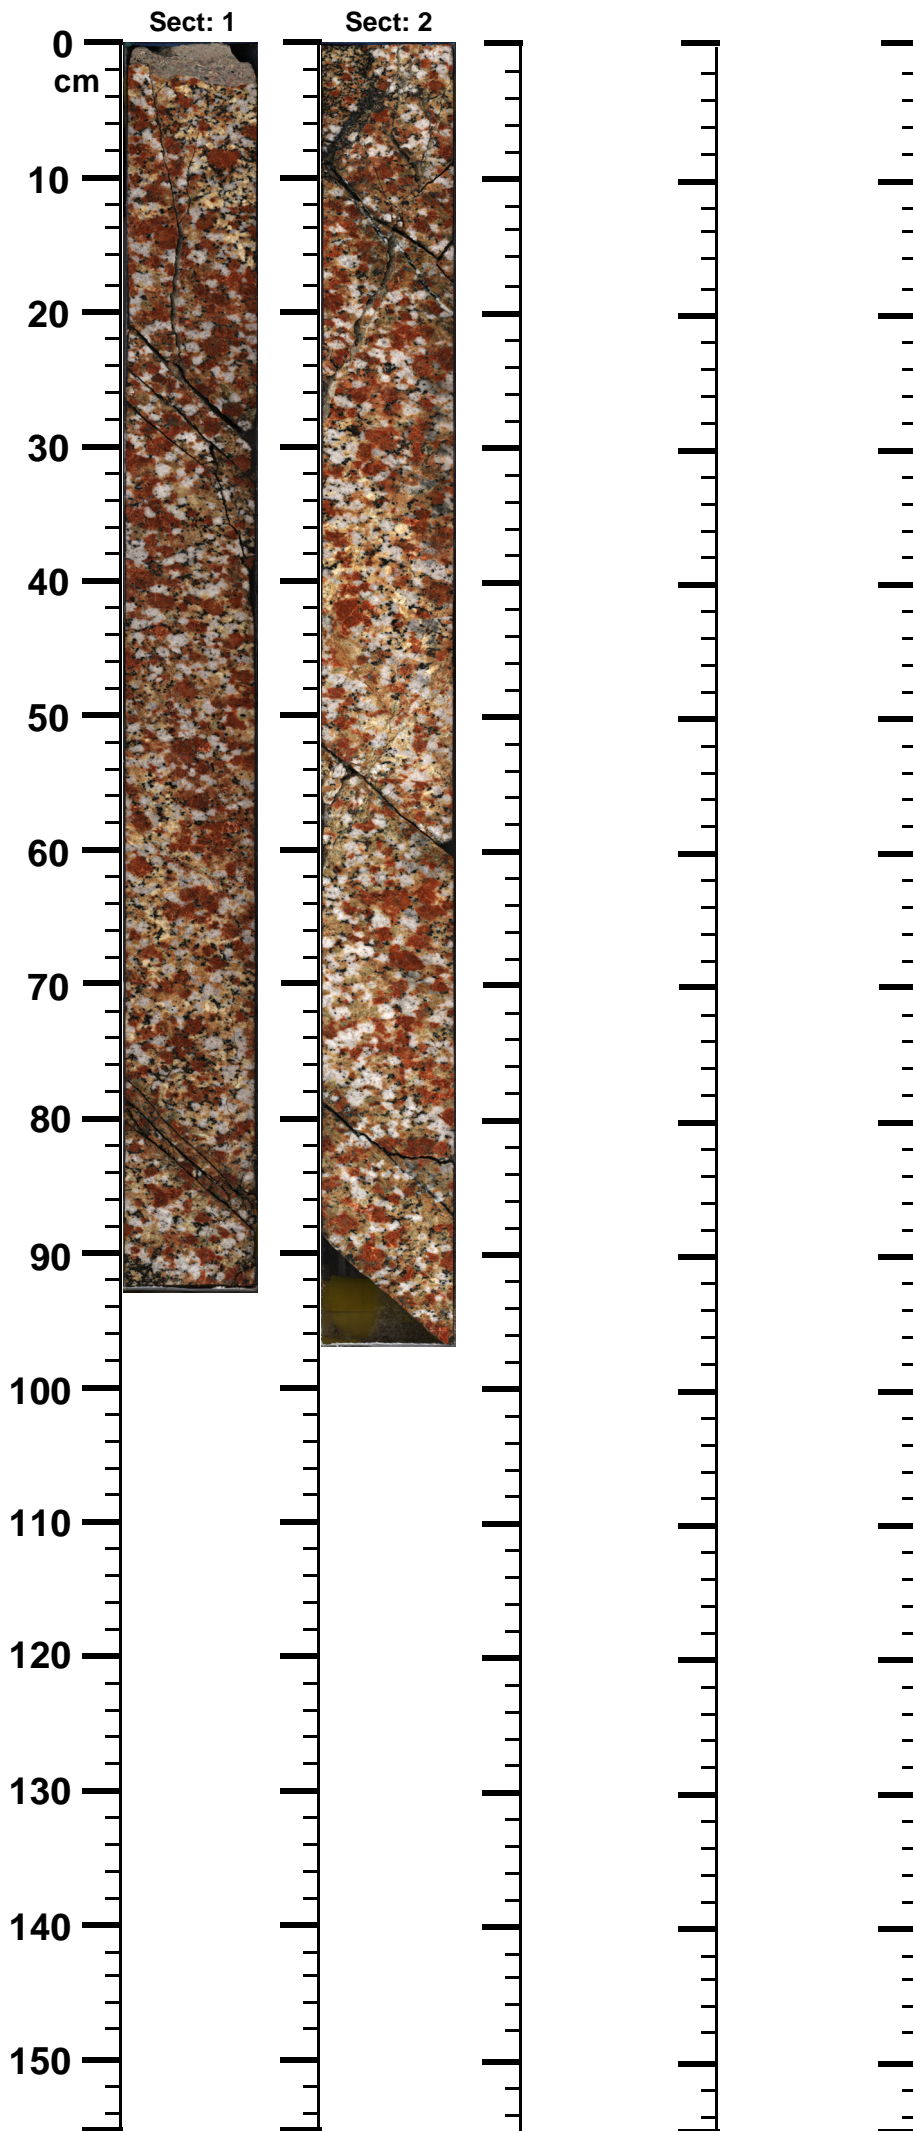

Expedition

364

Site

77

Hole

A

Core

174-R

Top

947.94

Bottom

949.64

(m)

364 - M0077 - A - 174R