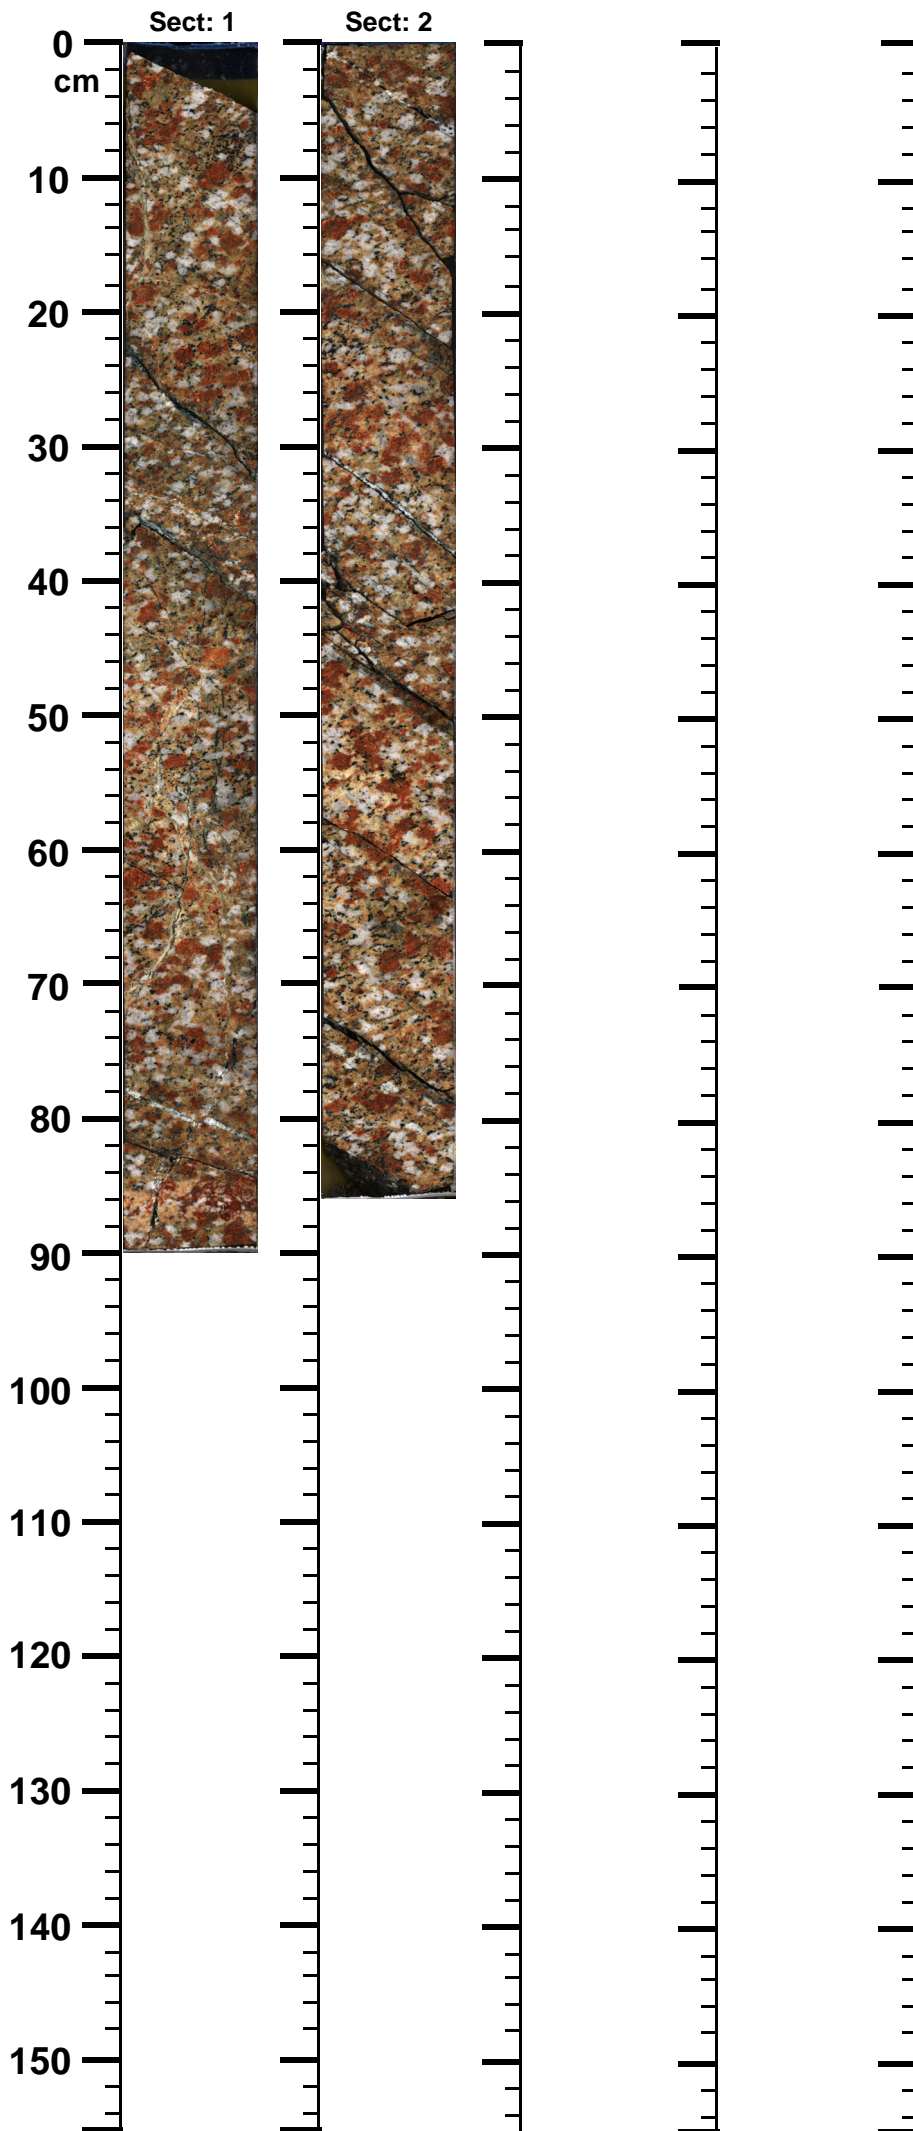

Expedition

364

Site

77

Hole

A

Core

175-R

Top

949.64

Bottom

951.34

(m)

364 - M0077 - A - 175R