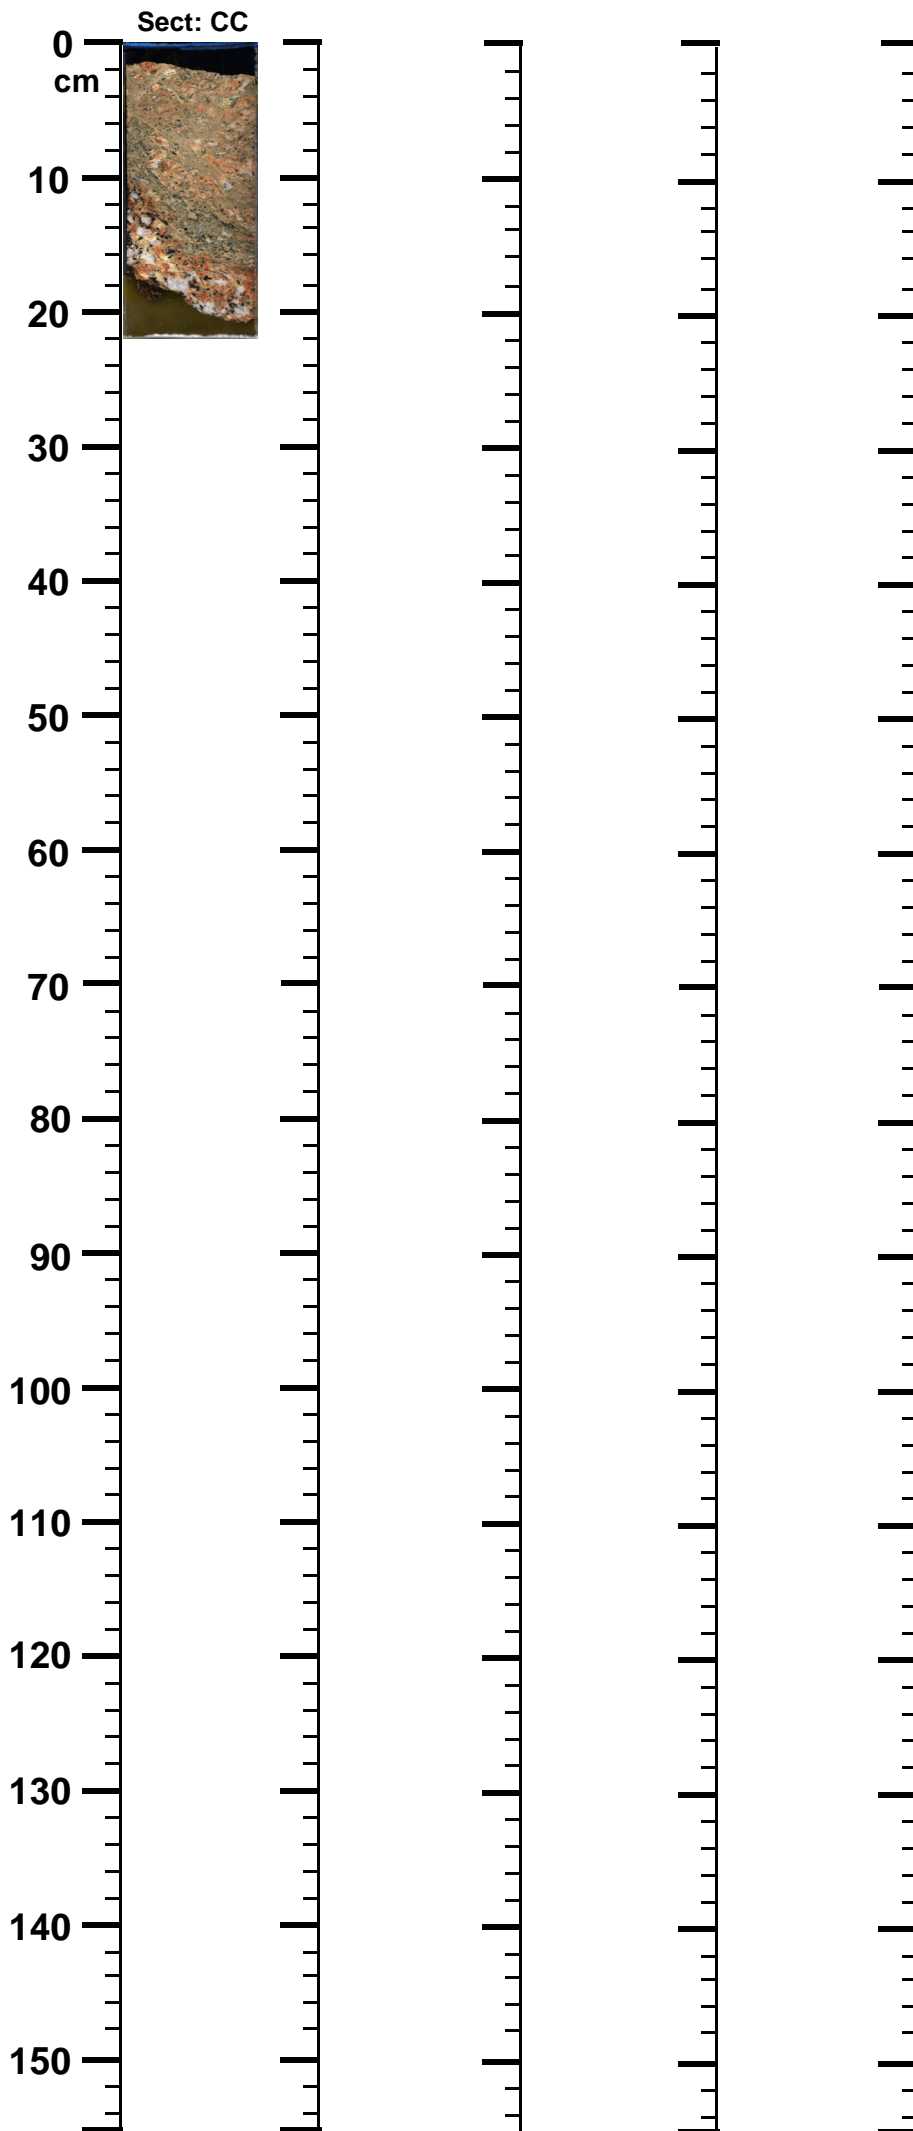

Expedition

364

Site

77

Hole

A

Core

178-R

Top

957.44

Bottom

957.69

(m)

364 - M0077 - A - 178R