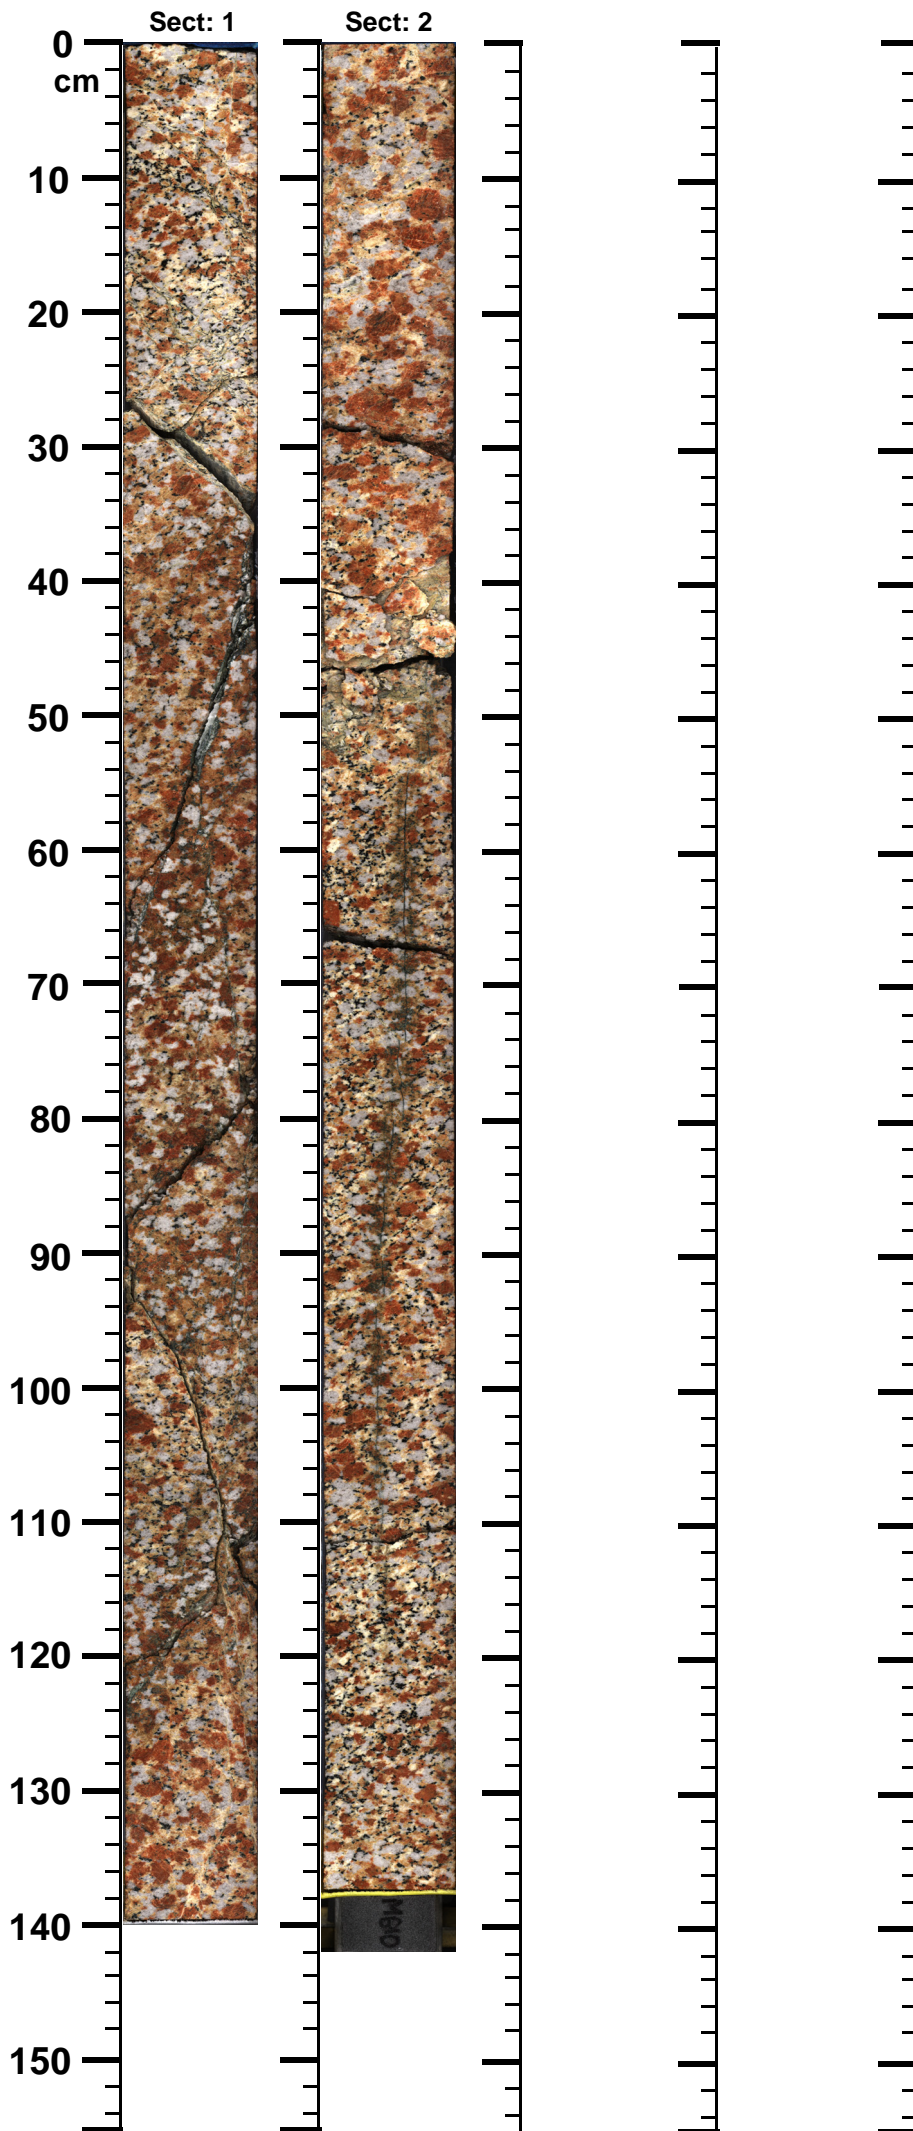

Expedition

364

Site

77

Hole

A

Core

180-R

Top

960.74

Bottom

963.54

(m)

364 - M0077 - A - 180R