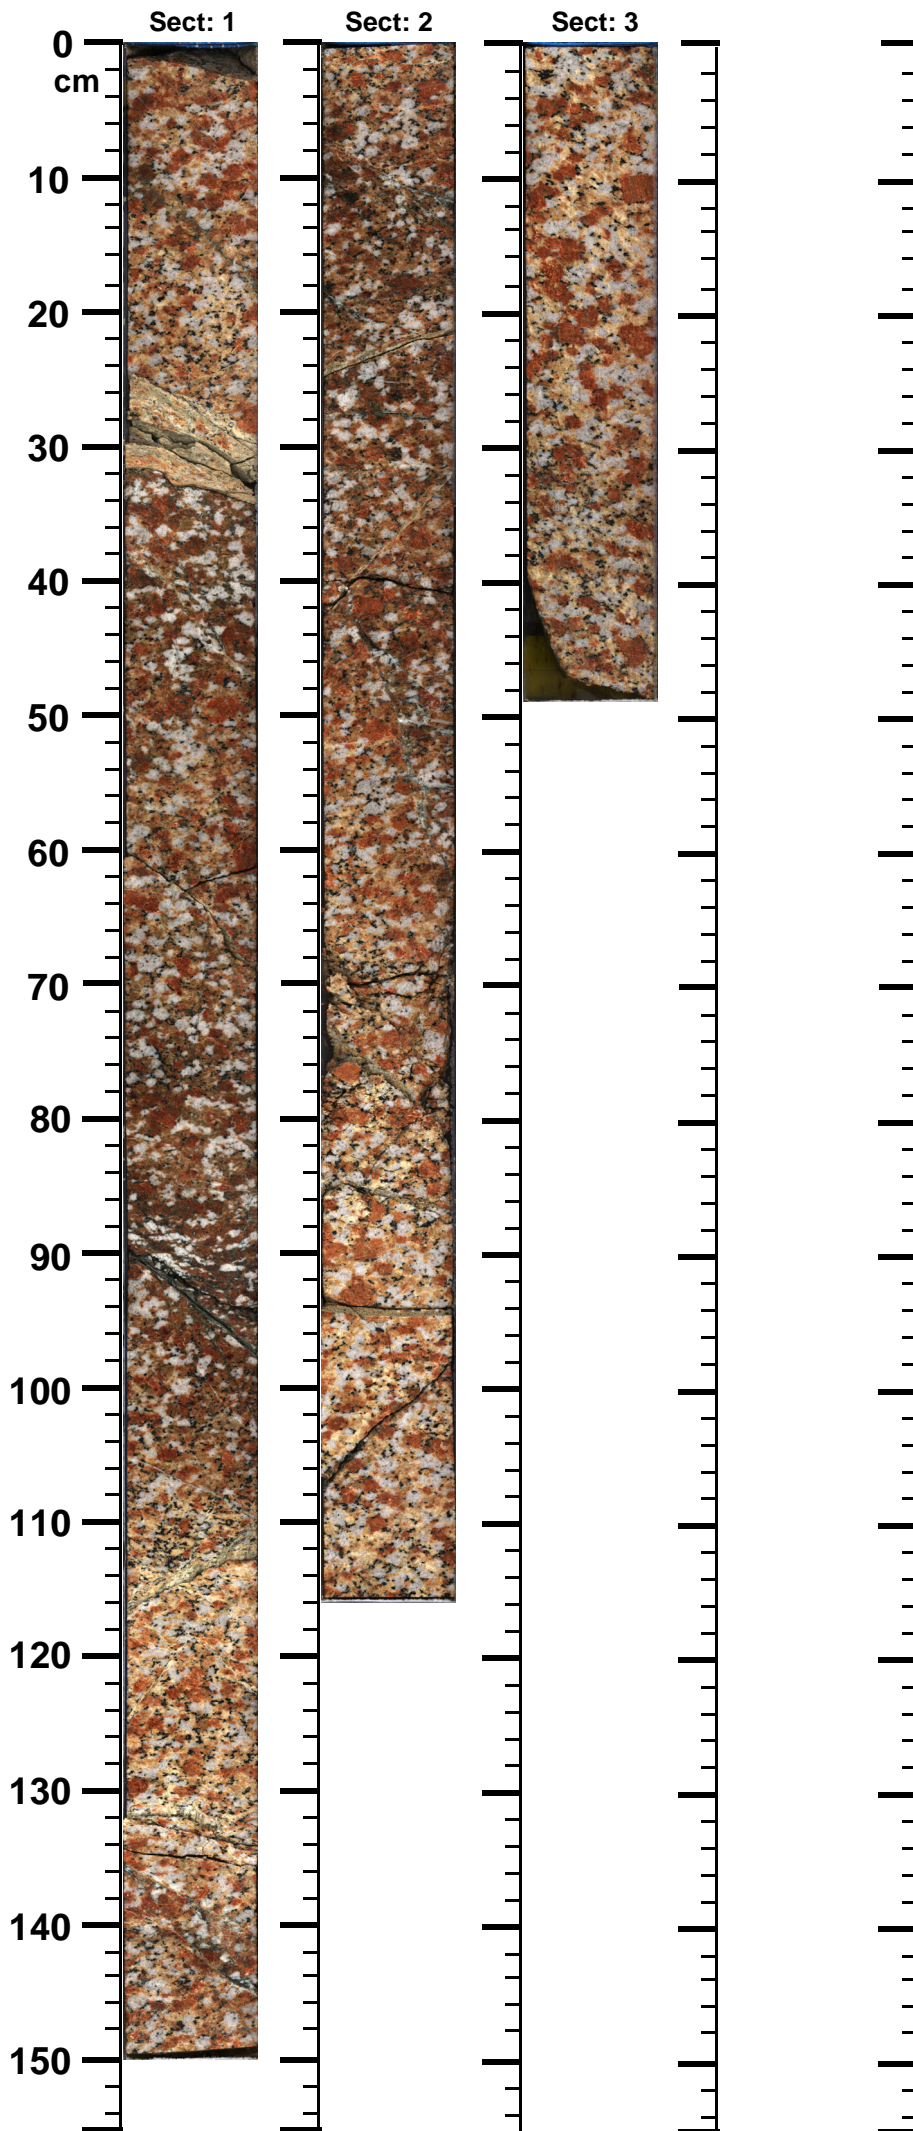

Expedition

364

Site

77

Hole

A

Core

186-R

Top

978.79

Bottom

981.84

(m)

364 - M0077 - A - 186R