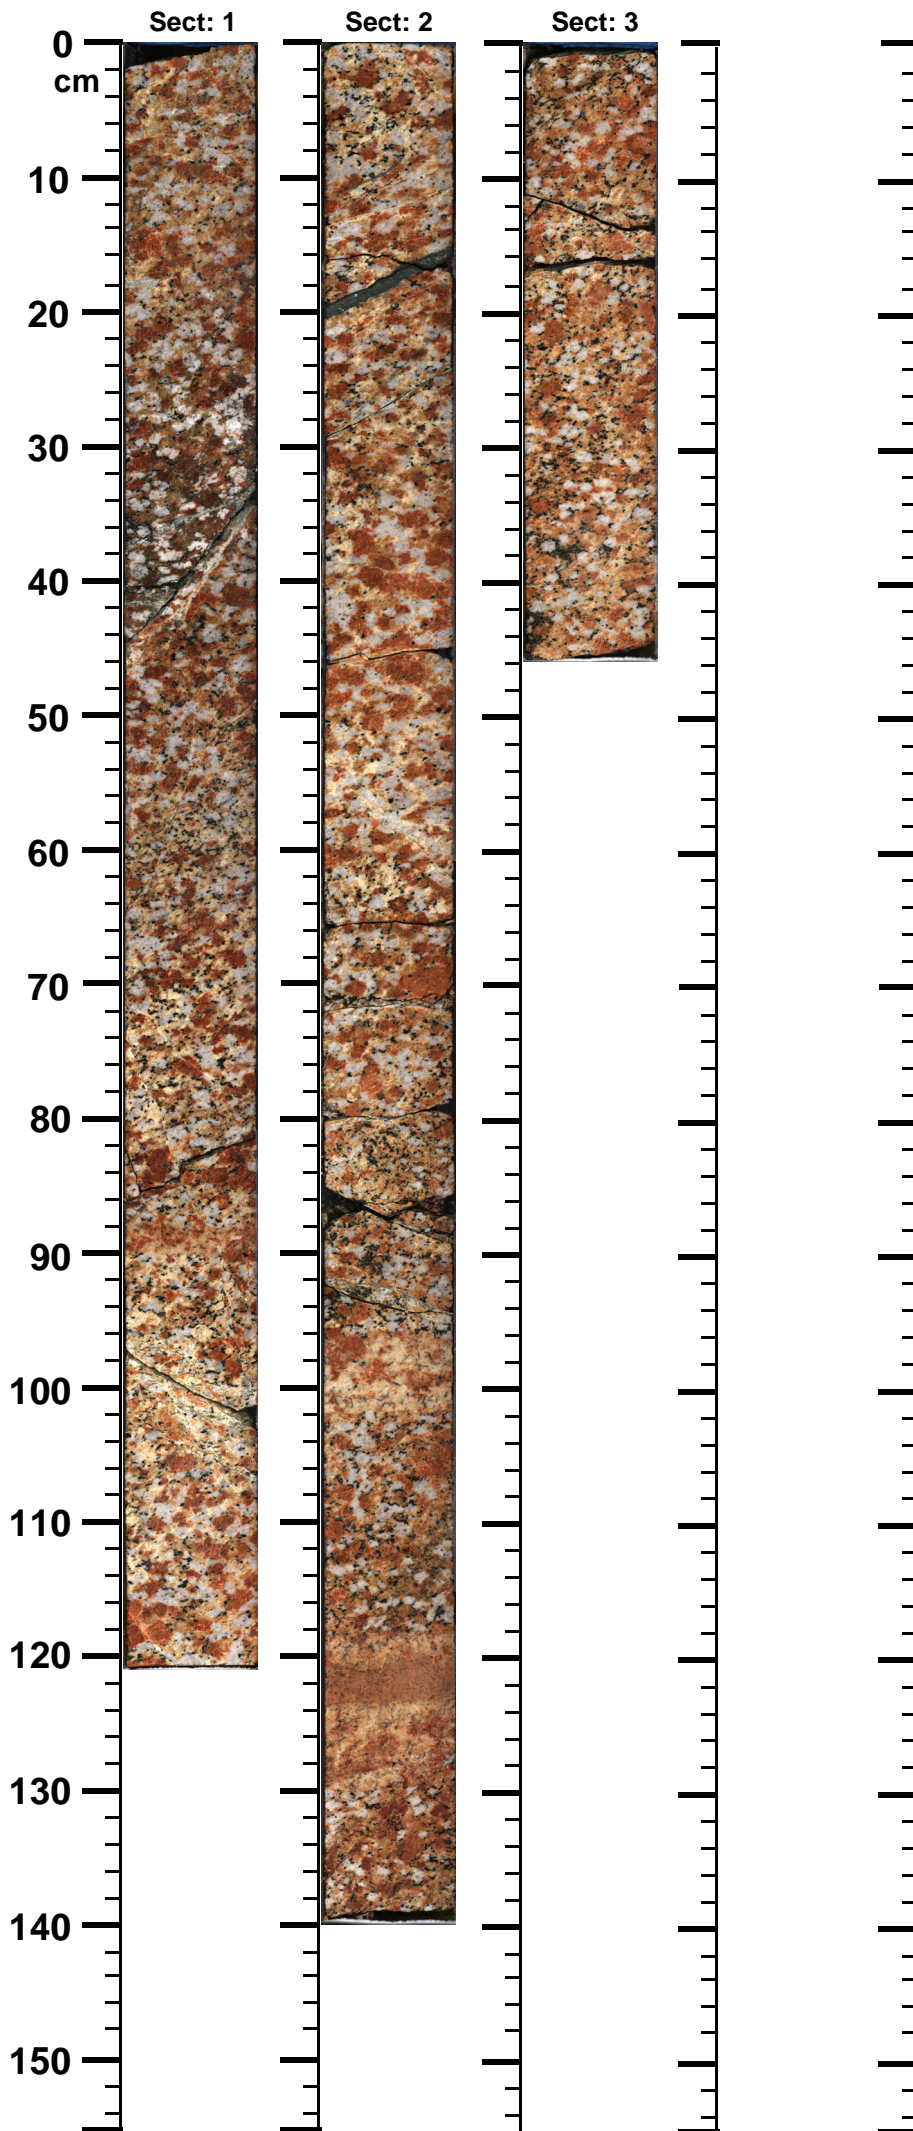

Expedition

364

Site

77

Hole

A

Core

187-R

Top

981.84

Bottom

984.89

(m)

364 - M0077 - A - 187R