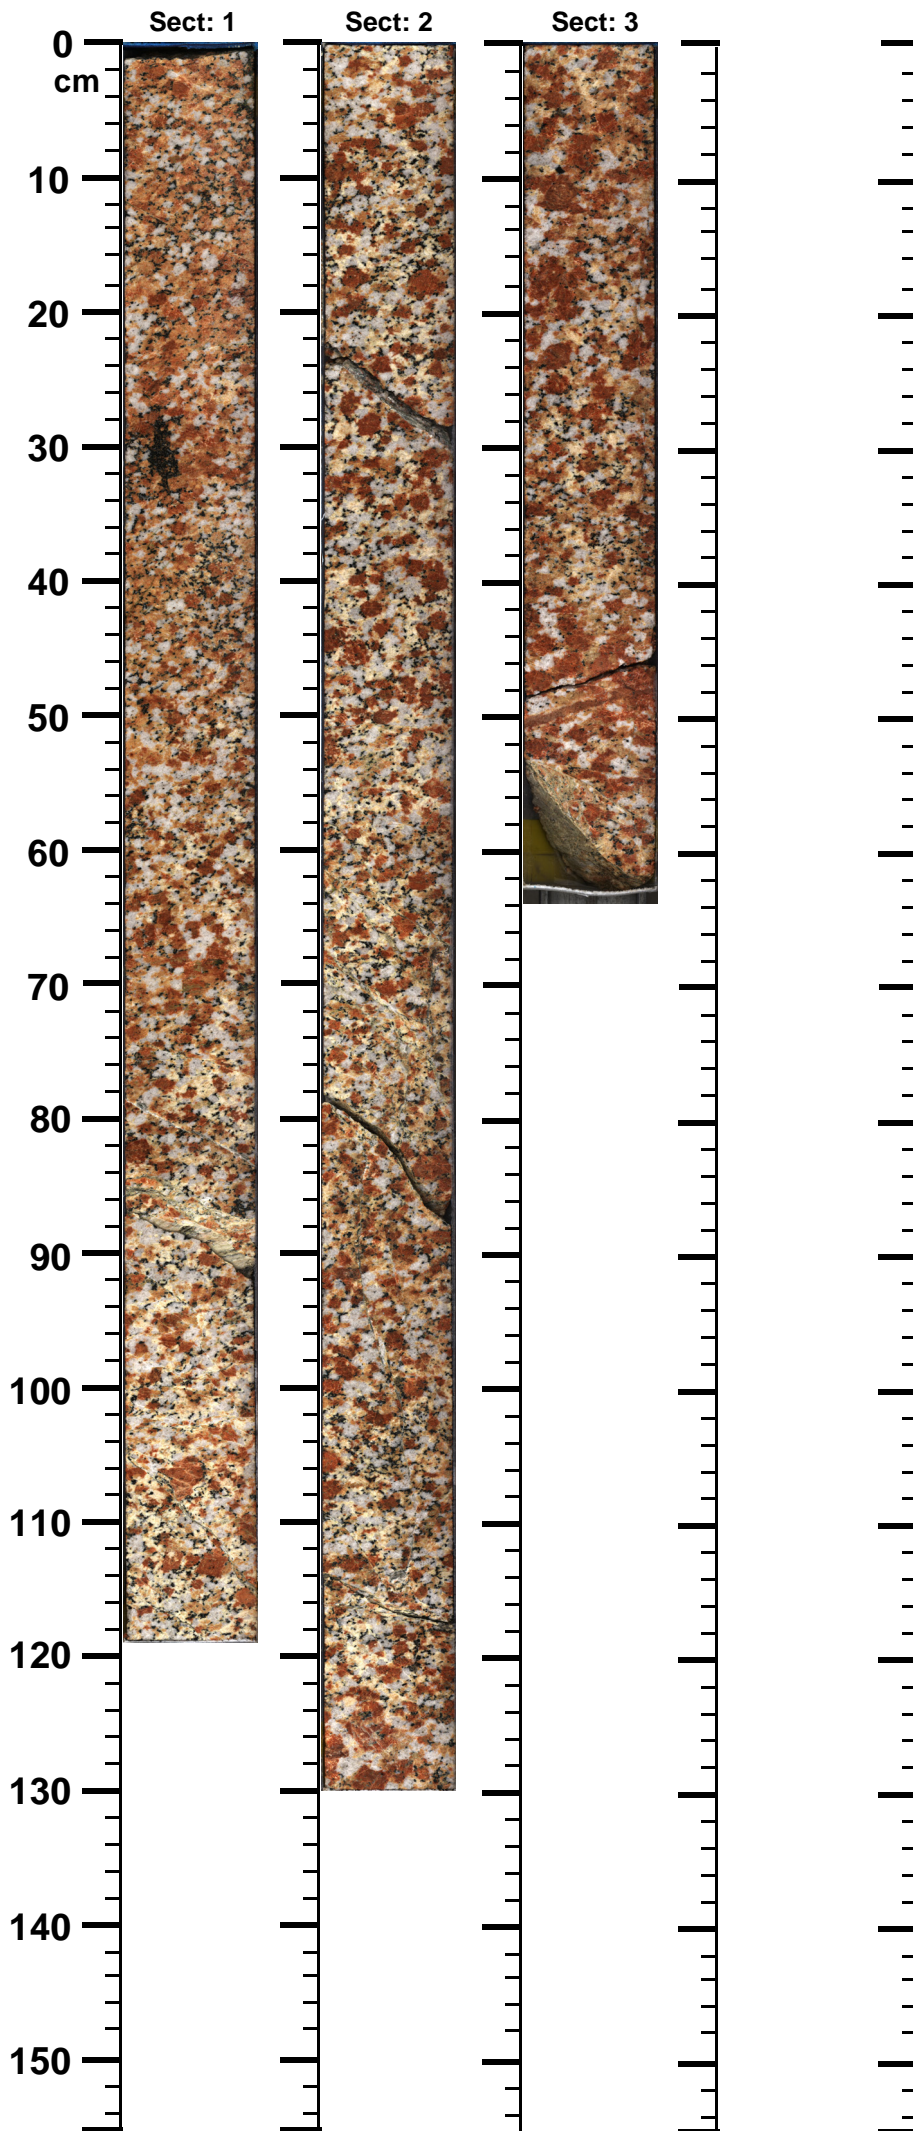

Expedition

364

Site

77

Hole

A

Core

188-R

Top

984.89

Bottom

987.94

(m)

364 - M0077 - A - 188R