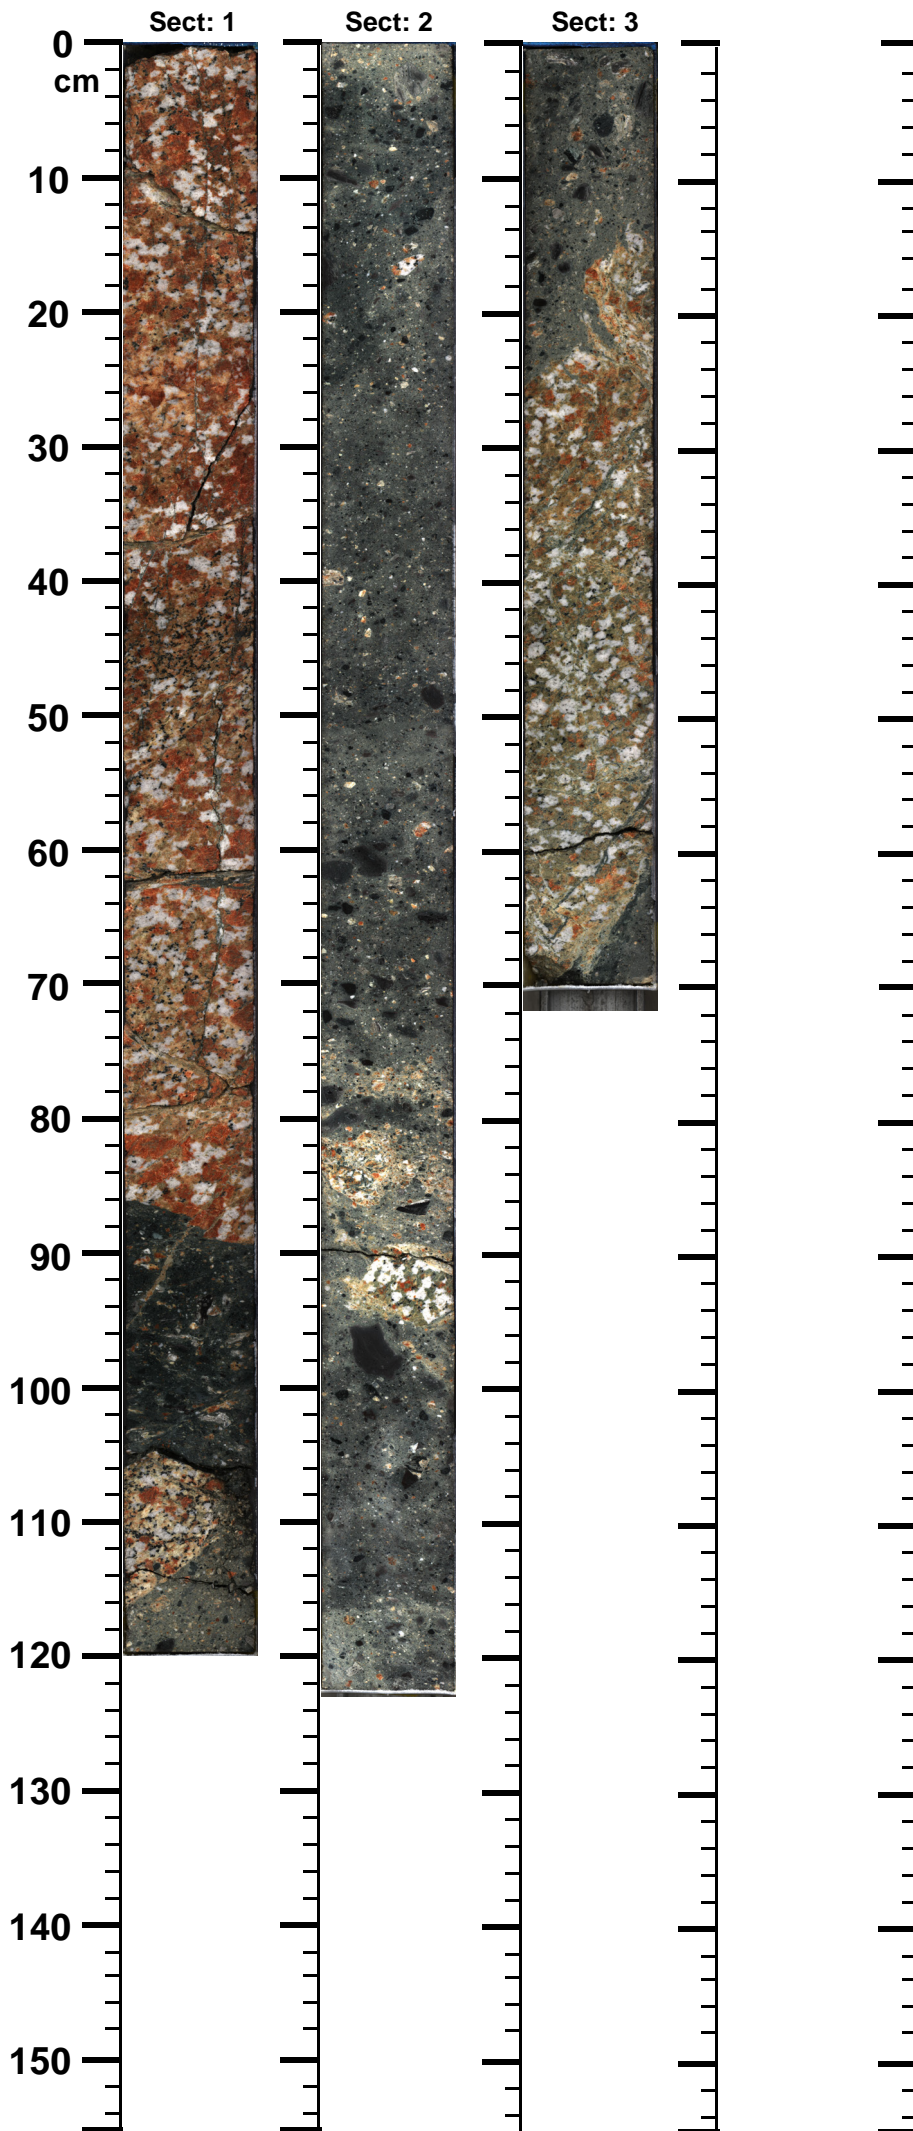

Expedition

364

Site

77

Hole

A

Core

191-R

Top

994.04

Bottom

997.09

(m)

364 - M0077 - A - 191R