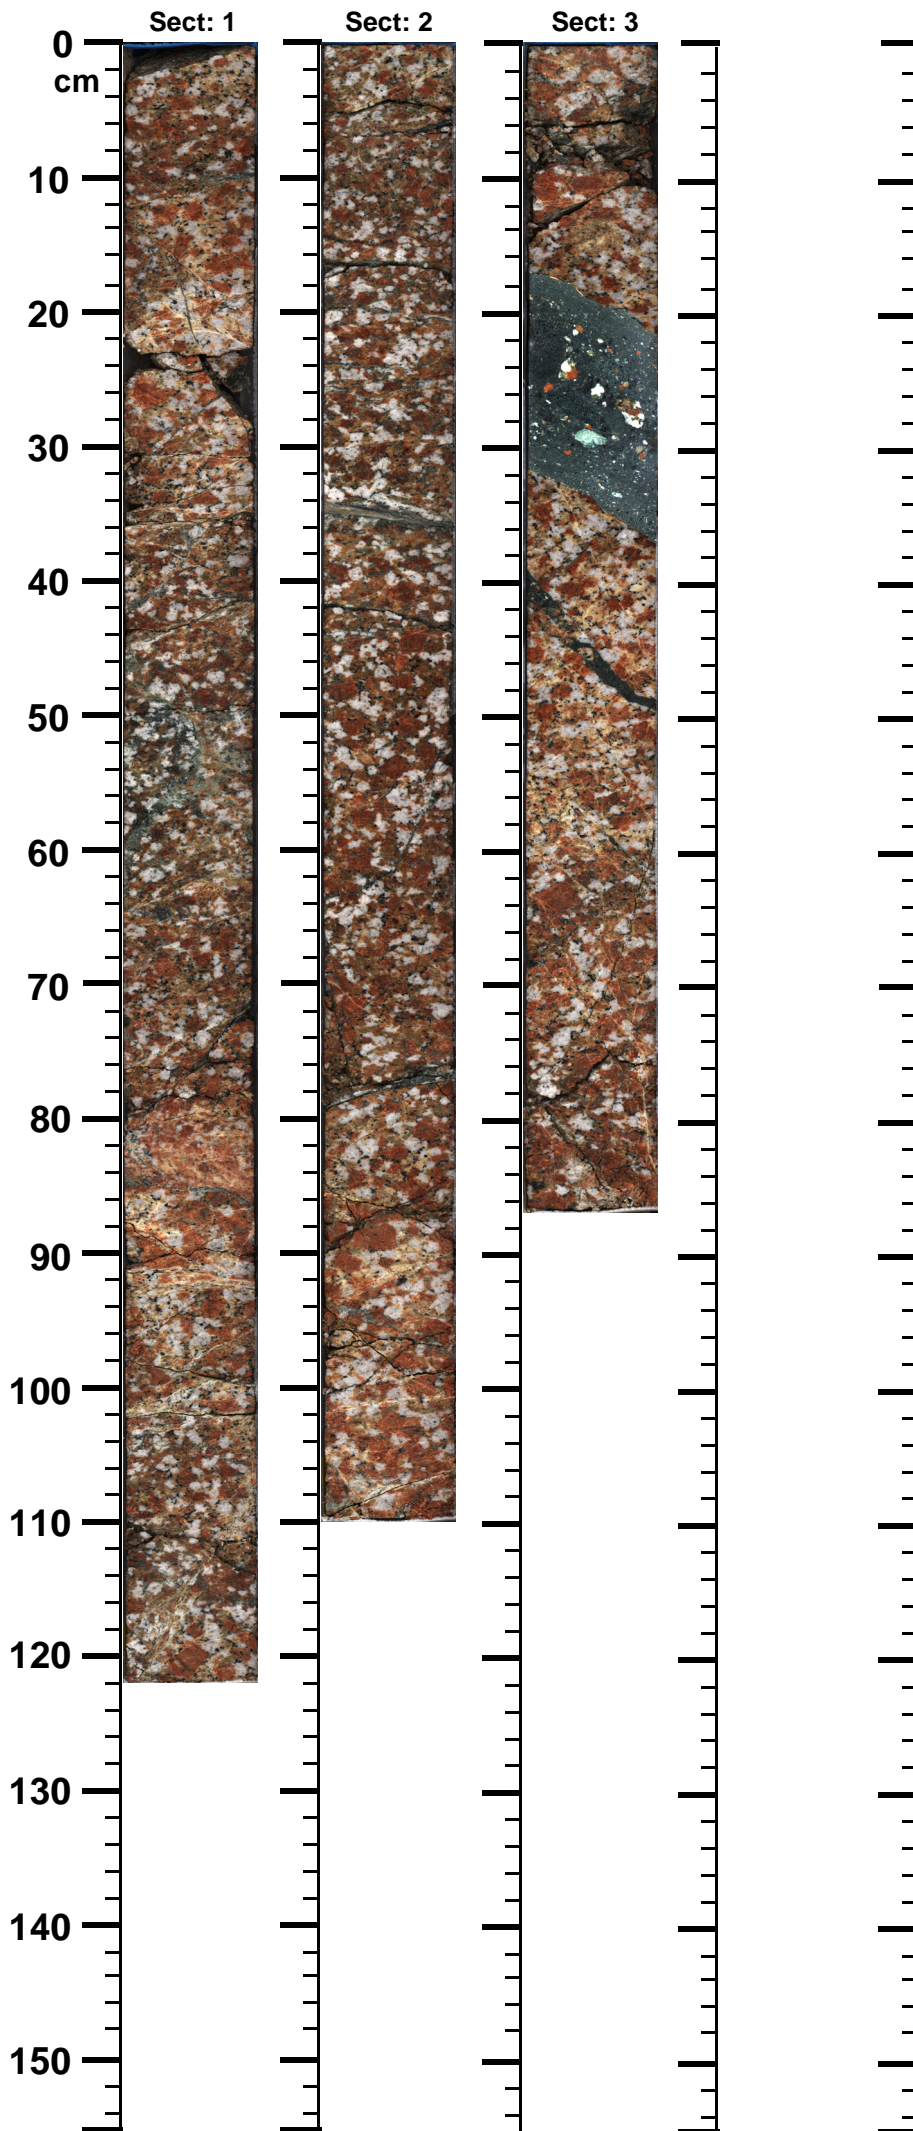

Expedition

364

Site

77

Hole

A

Core

194-R

Top

1003.19

Bottom

1006.24

(m)

364 - M0077 - A - 194R