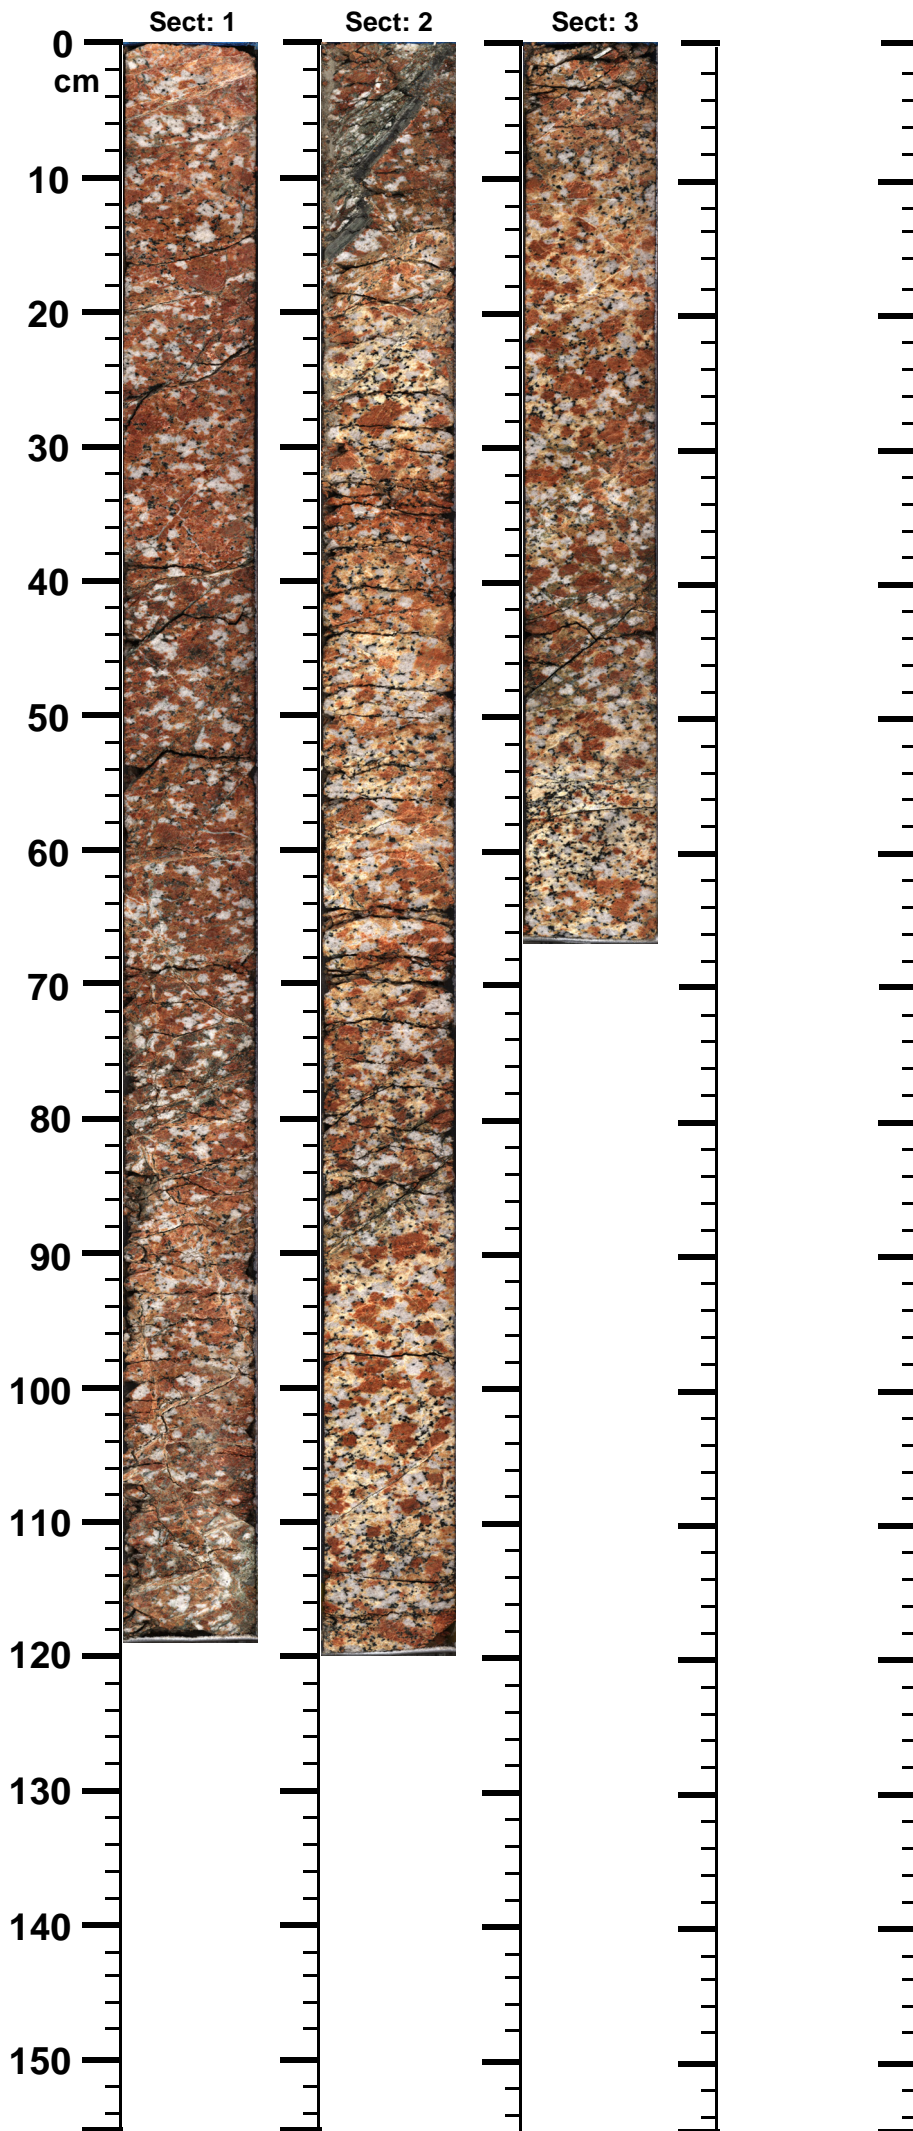

Expedition

364

Site

77

Hole

A

Core

200-R

Top

1018.44

Bottom

1021.49

(m)

364 - M0077 - A - 200R