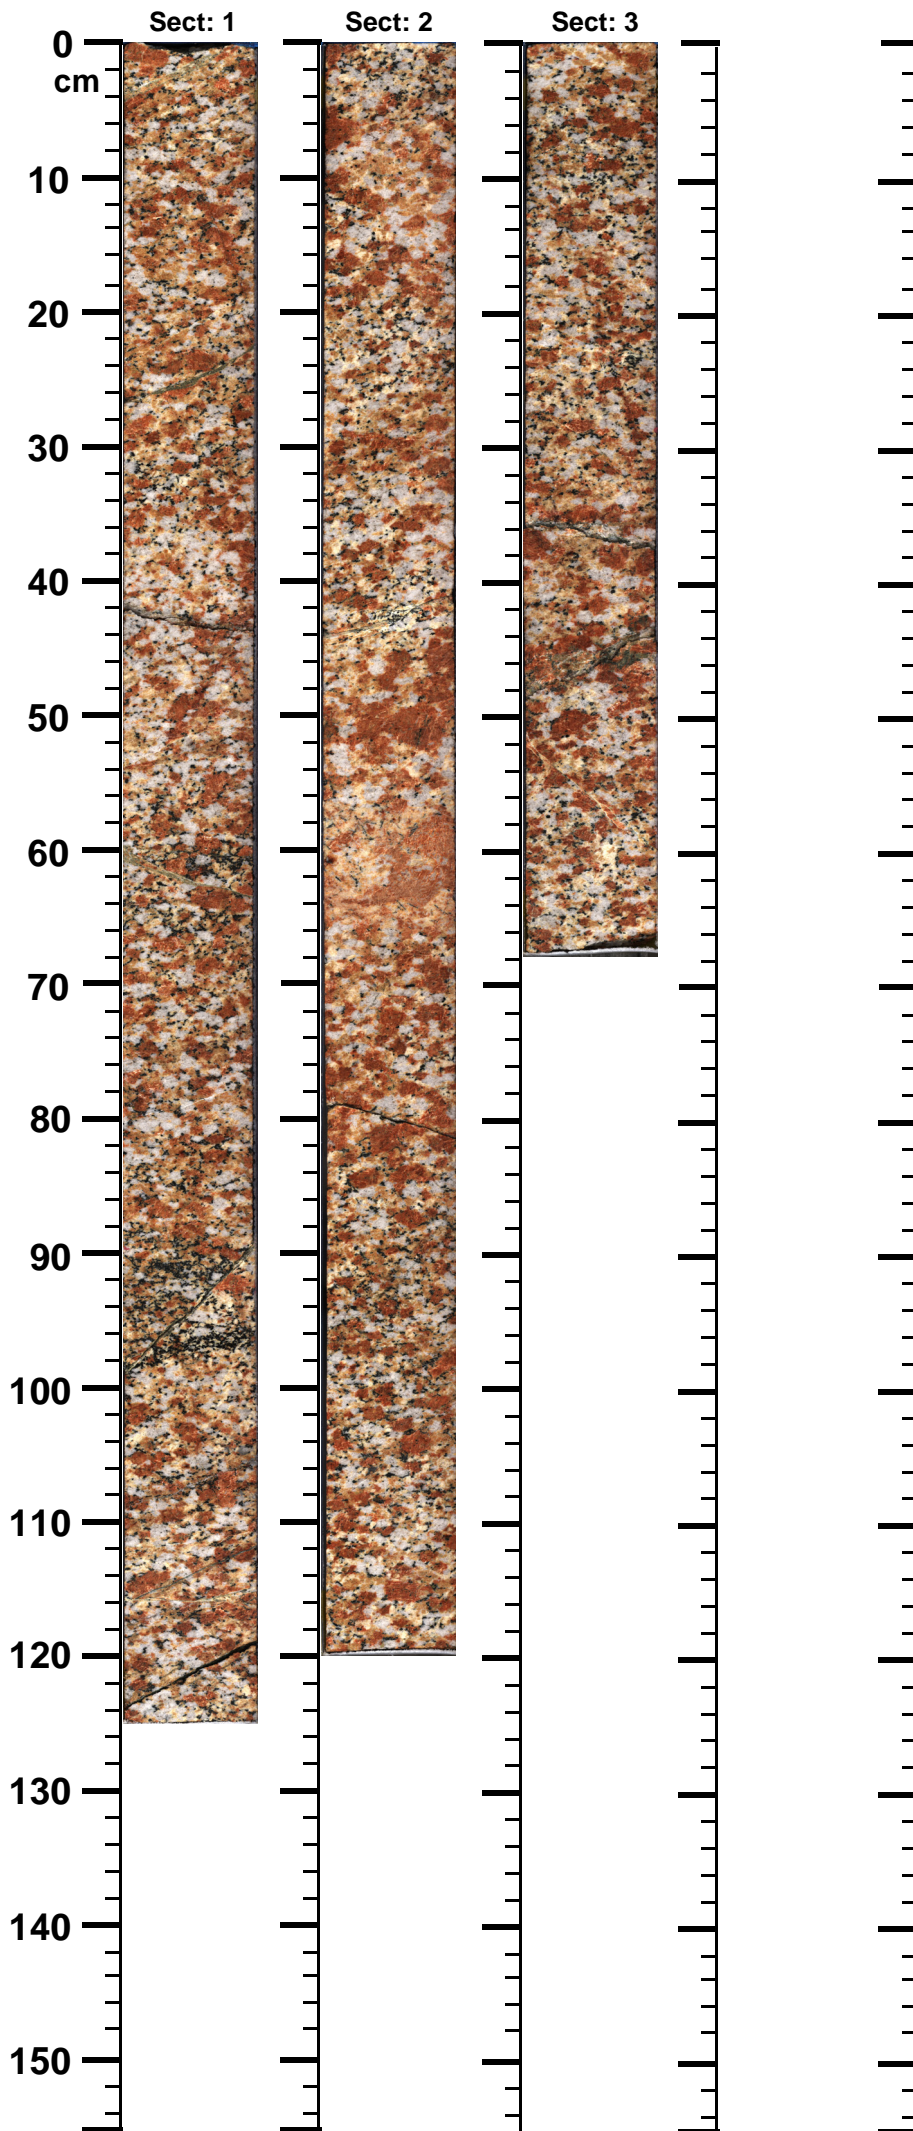

Expedition

364

Site

77

Hole

A

Core

209-R

Top

1045.42

Bottom

1048.52

(m)

364 - M0077 - A - 209R