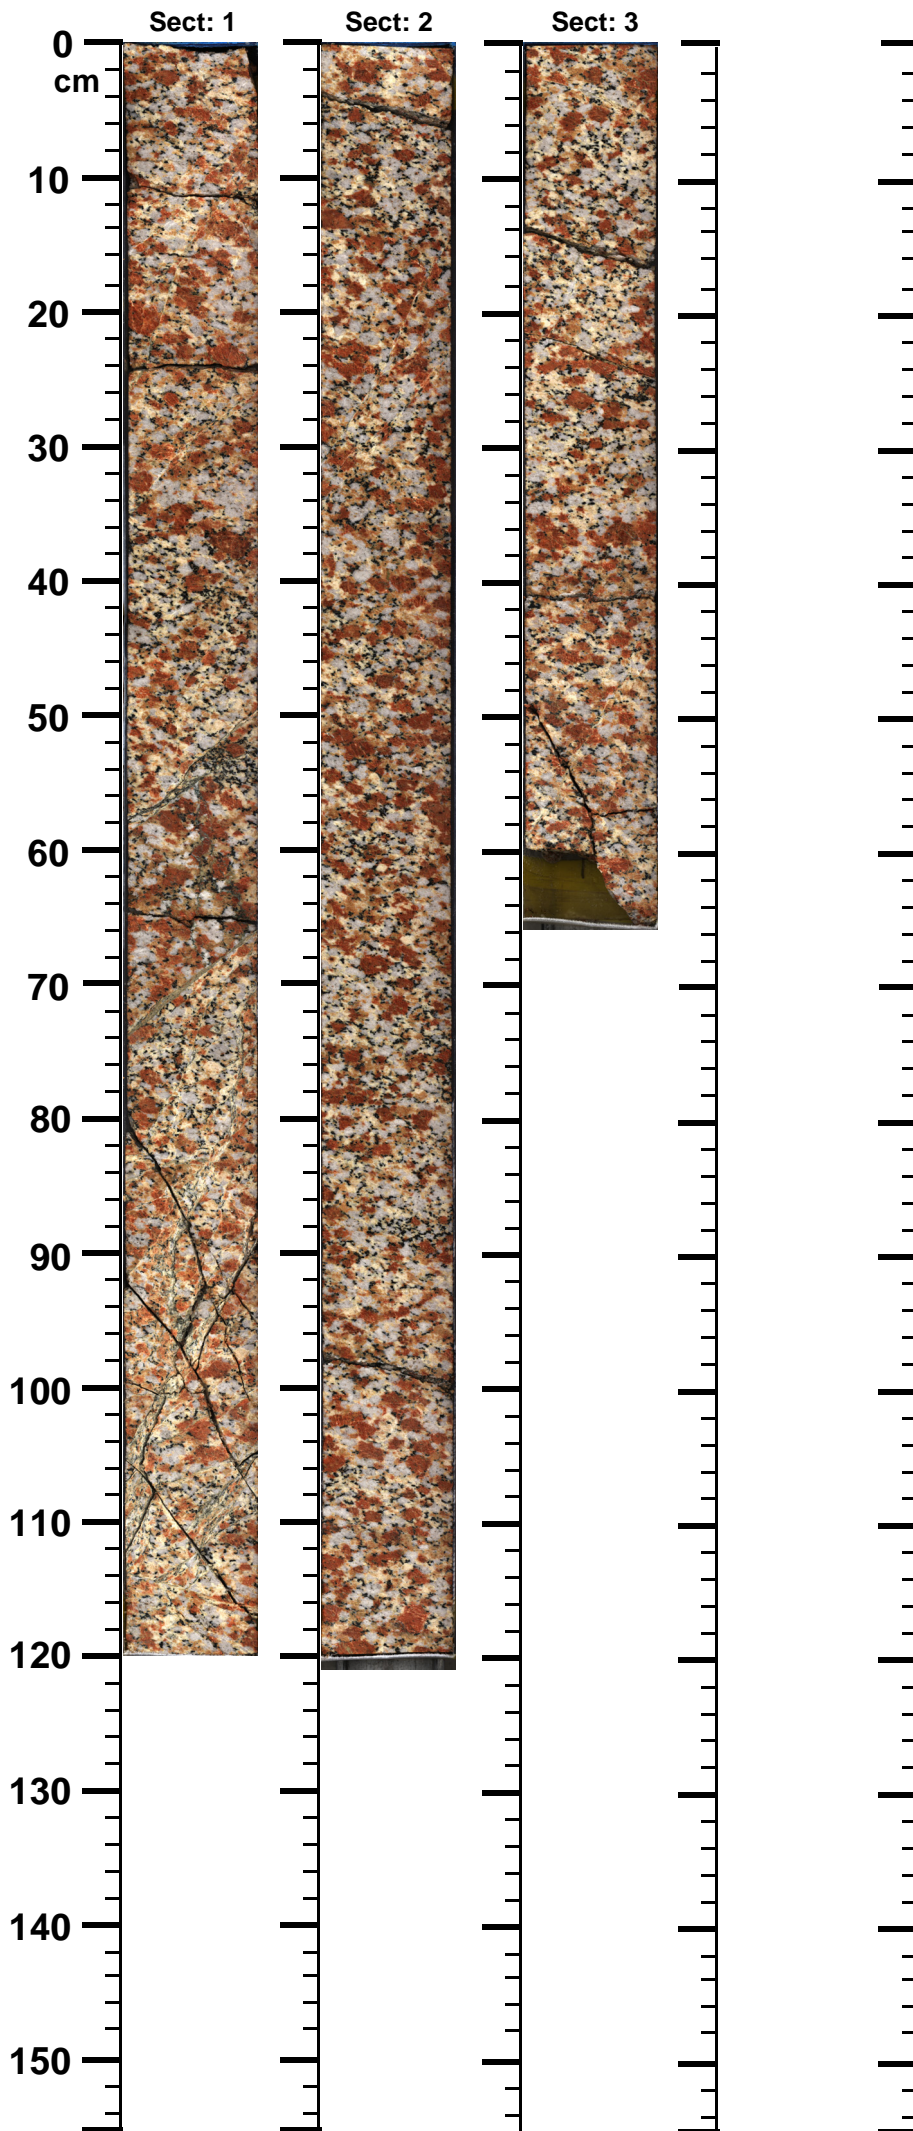

Expedition

364

Site

77

Hole

A

Core

218-R

Top

1072.87

Bottom

1075.92

(m)

364 - M0077 - A - 218R