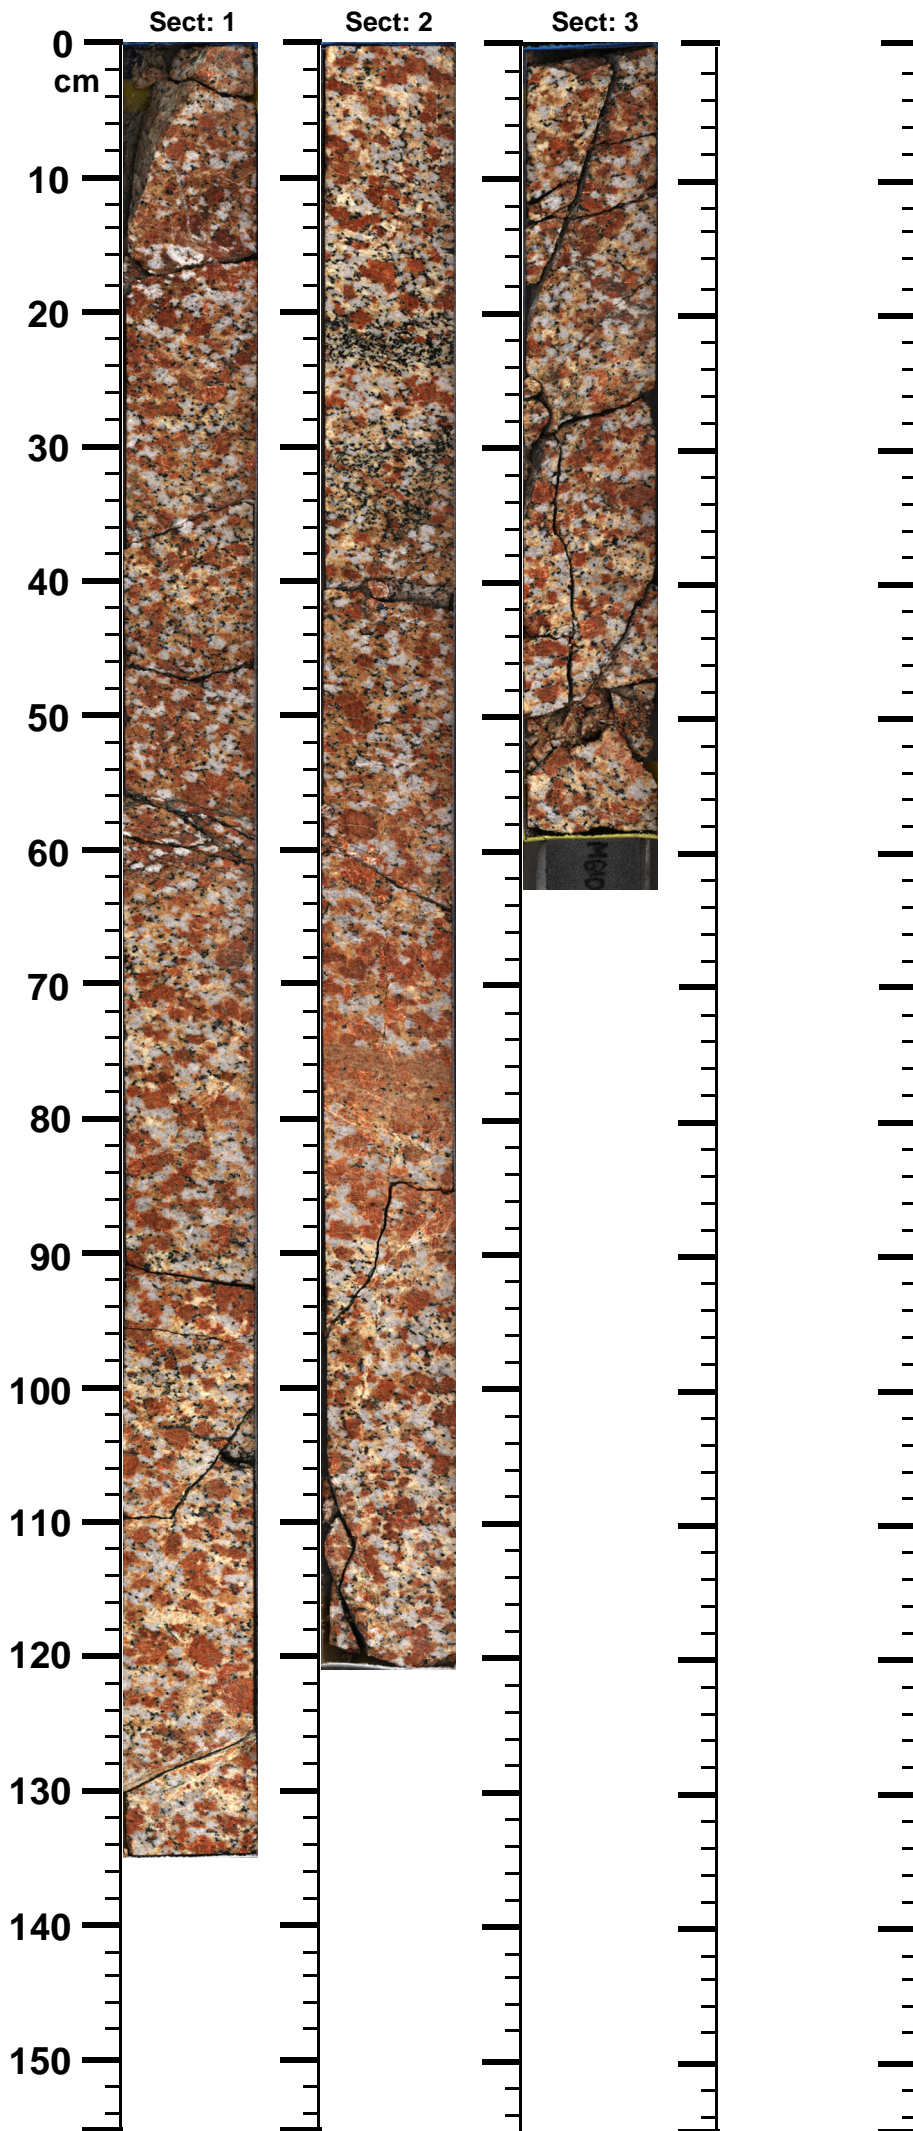

Expedition

364

Site

77

Hole

A

Core

220-R

Top

1079.02

Bottom

1082

(m)

364 - M0077 - A - 220R