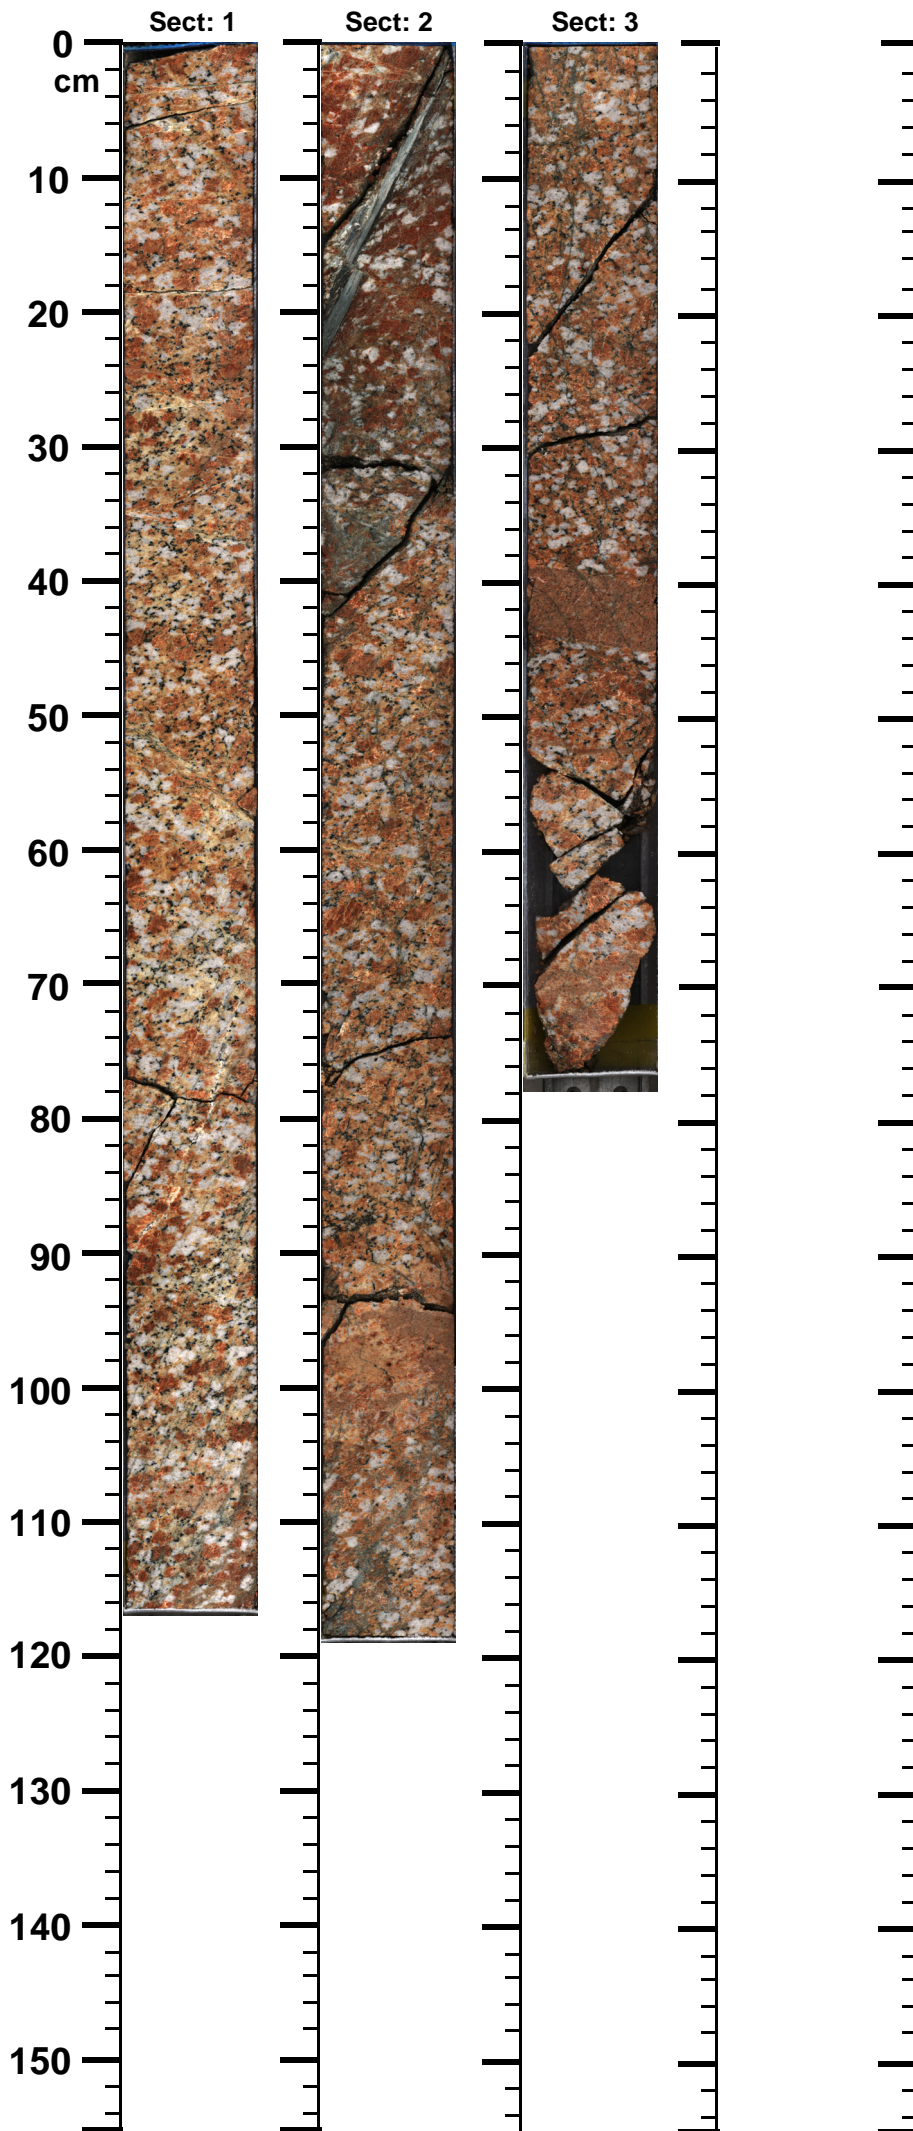

Expedition

364

Site

77

Hole

A

Core

233-R

Top

1118.59

Bottom

1121.69

(m)

364 - M0077 - A - 233R