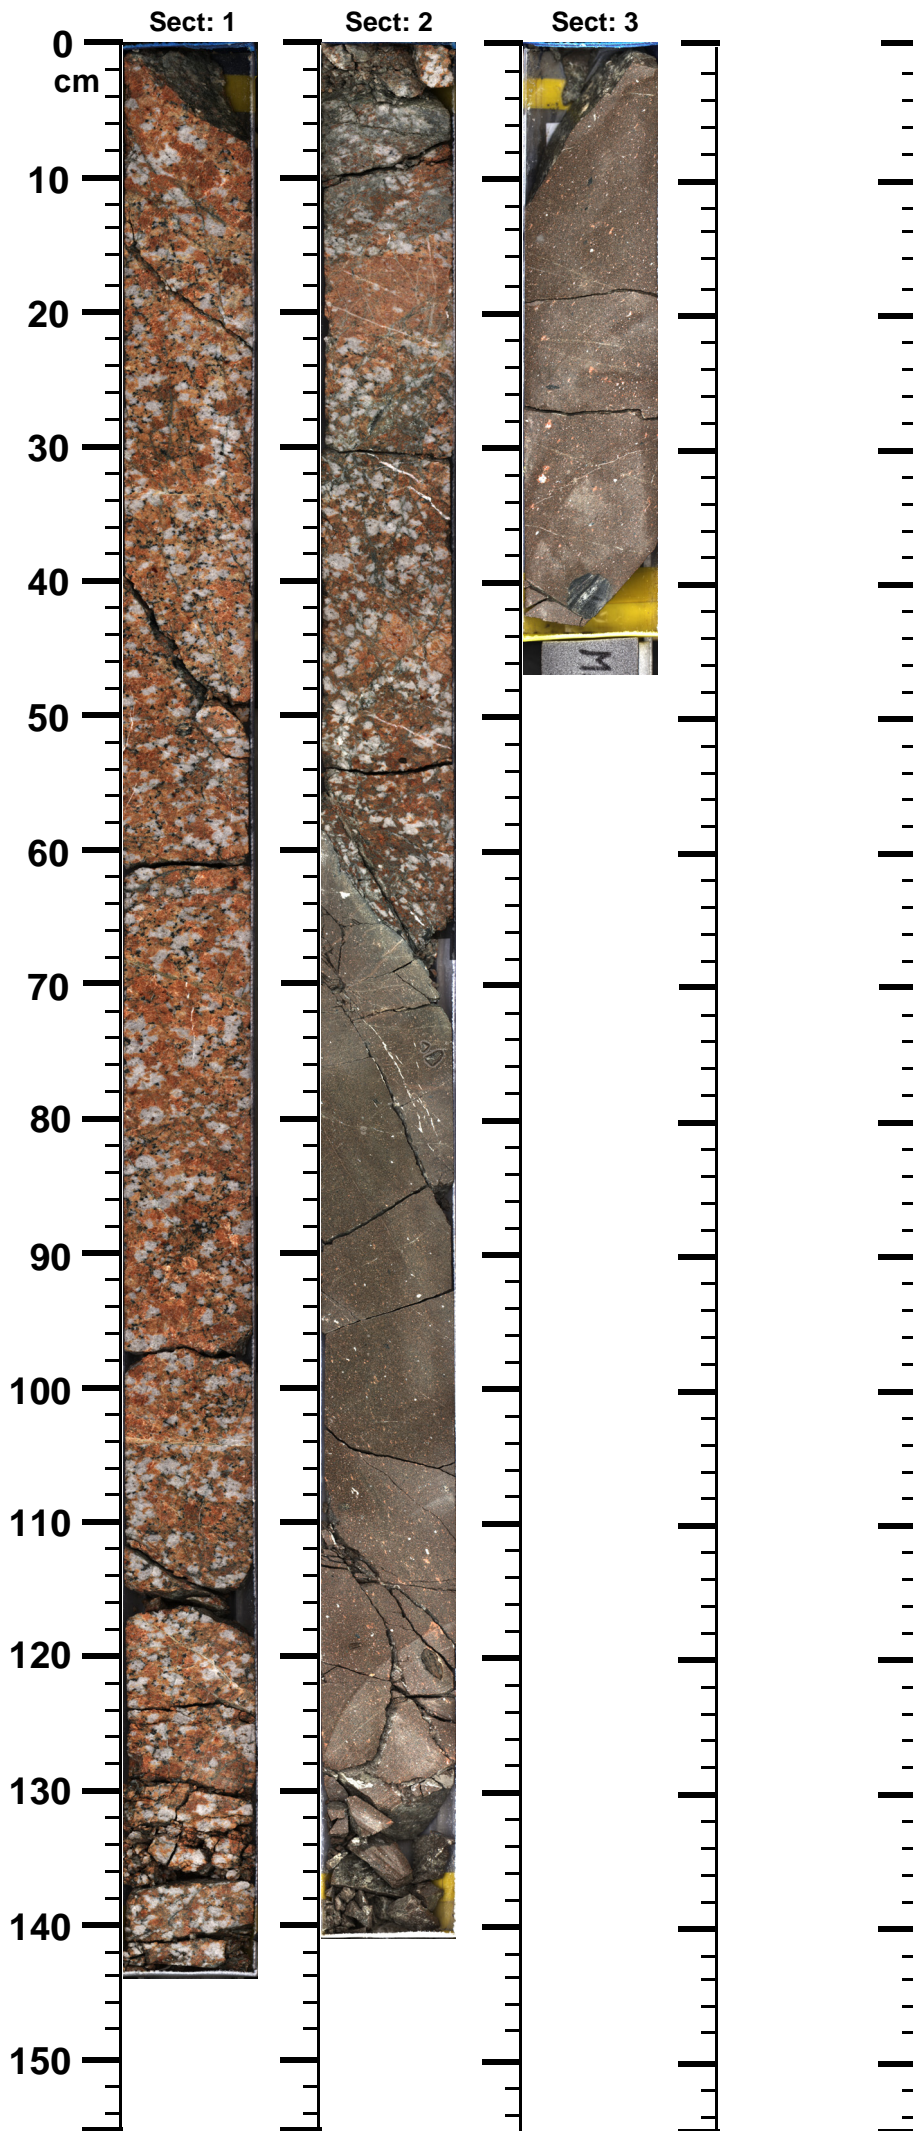

Expedition

364

Site

77

Hole

A

Core

234-R

Top

1121.69

Bottom

1124.79

(m)

364 - M0077 - A - 234R