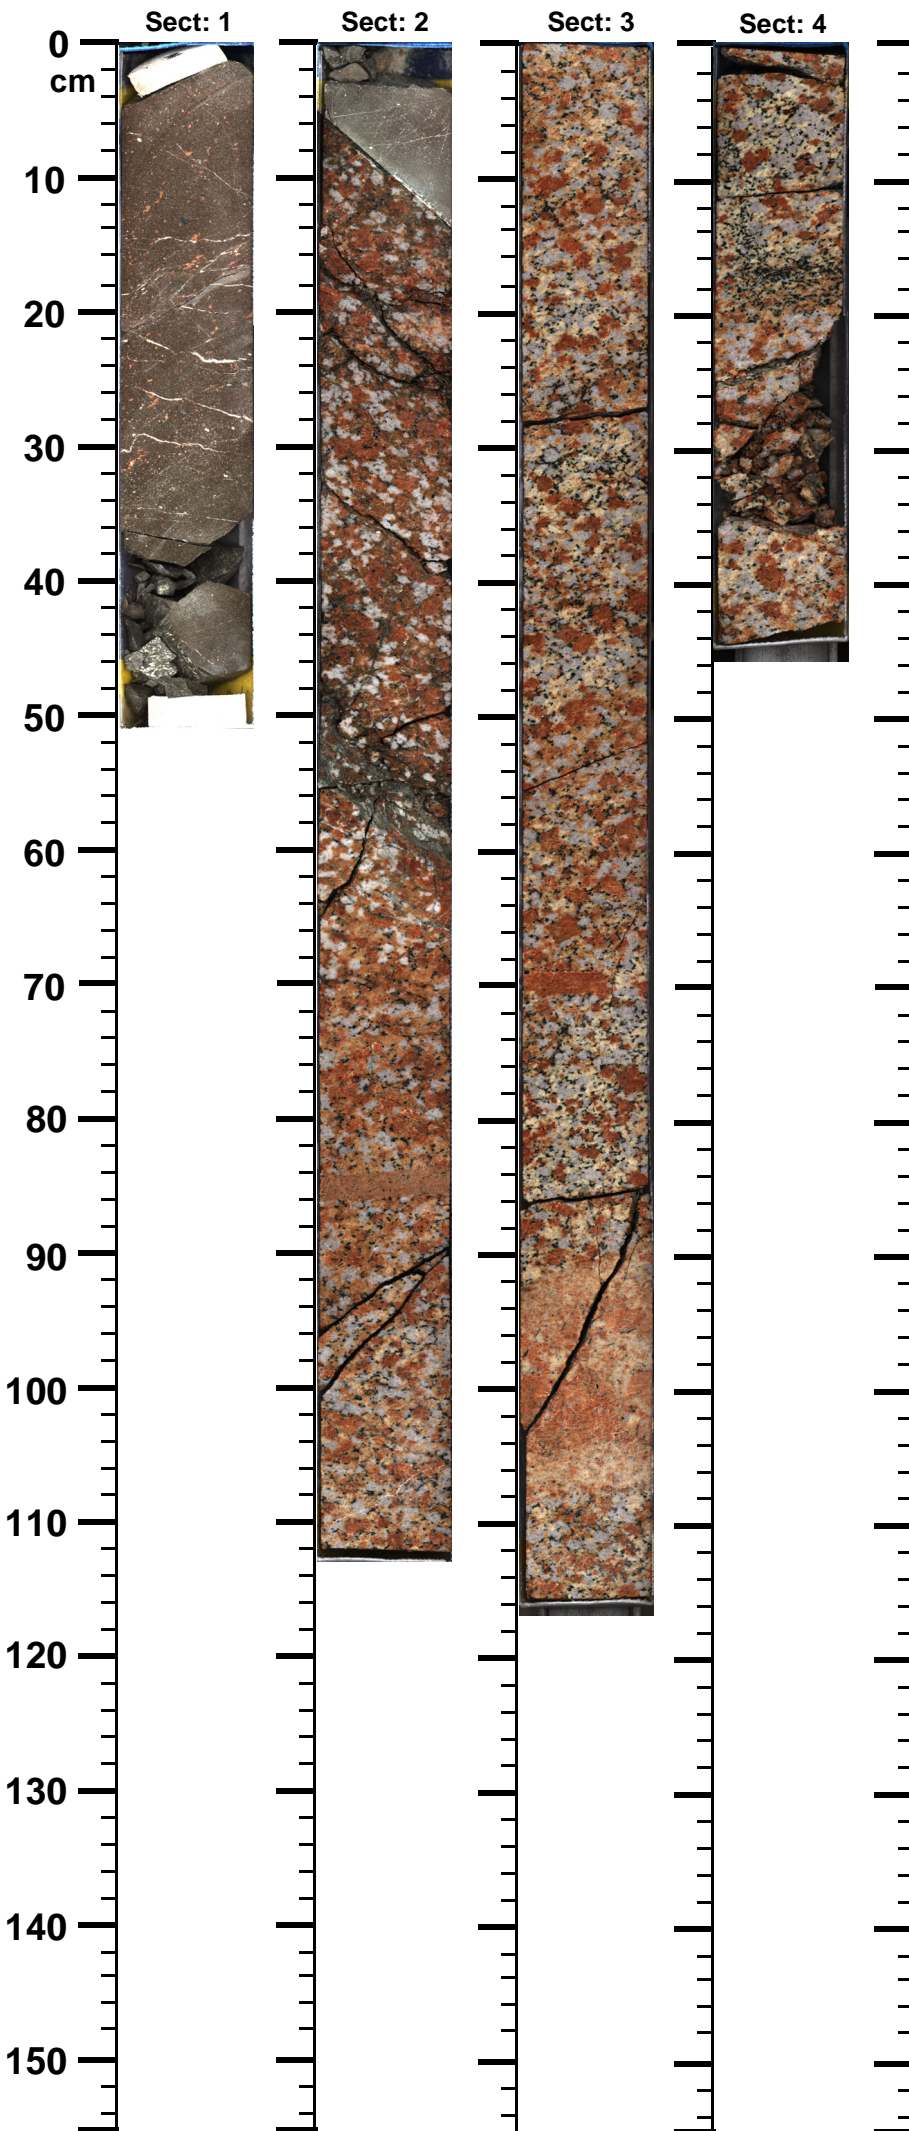

Expedition

364

Site

77

Hole

A

Core

235-R

Top

1124.79

Bottom

1127.89

(m)

364 - M0077 - A - 235R