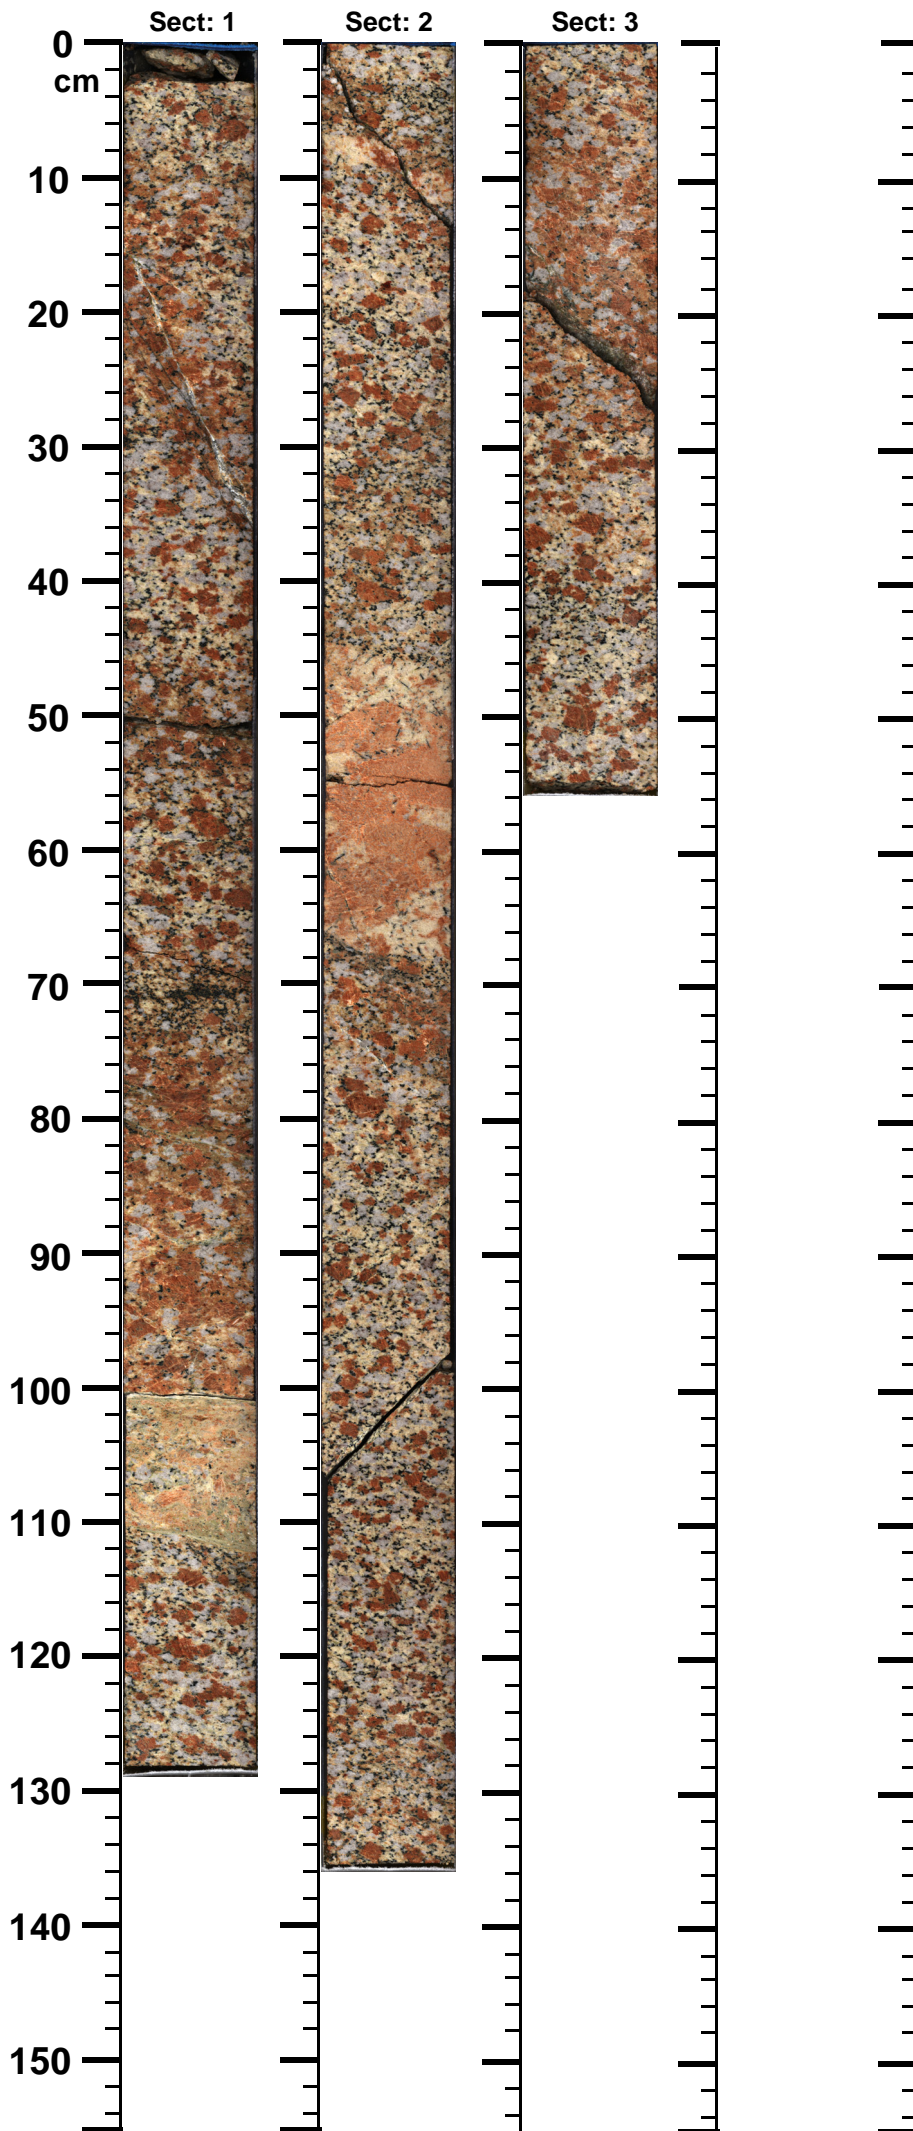

Expedition

364

Site

77

Hole

A

Core

240-R

Top

1140.19

Bottom

1143.29

(m)

364 - M0077 - A - 240R