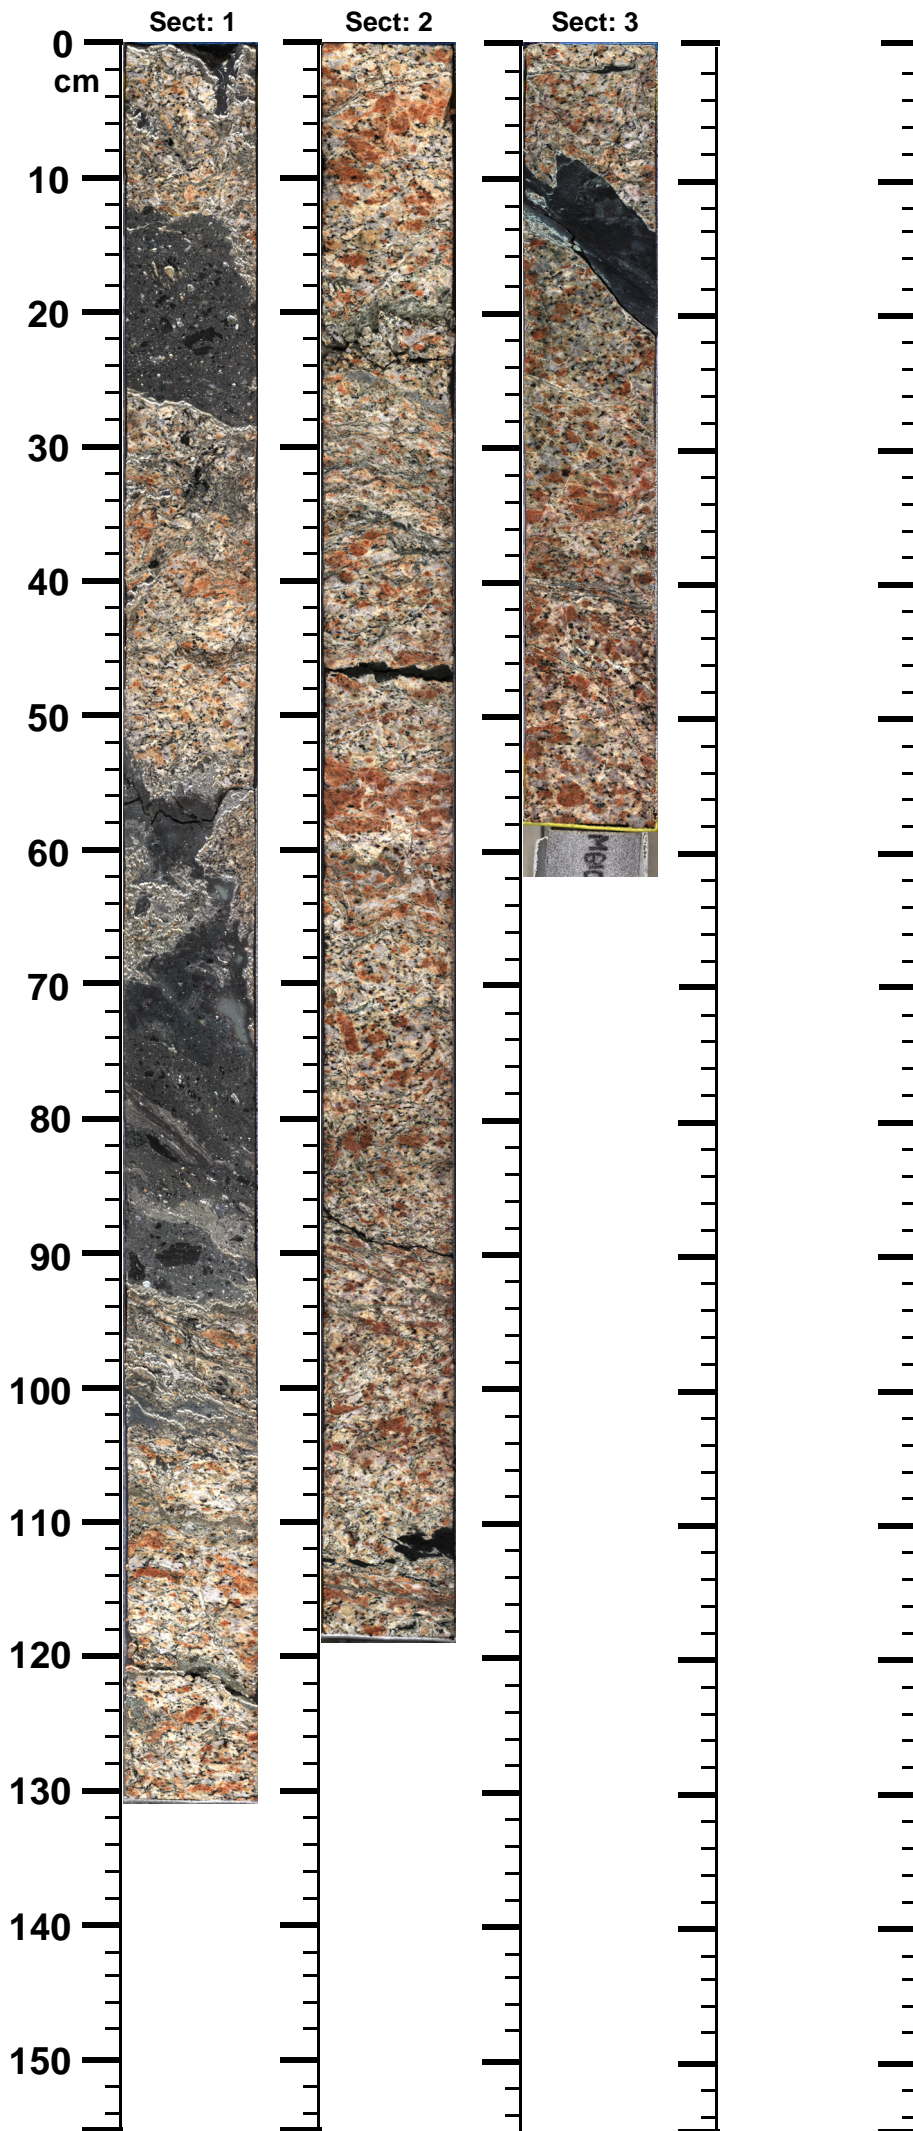

Expedition

364

Site

77

Hole

A

Core

271-R

Top

1233.84

Bottom

1236.94

(m)

364 - M0077 - A - 271R