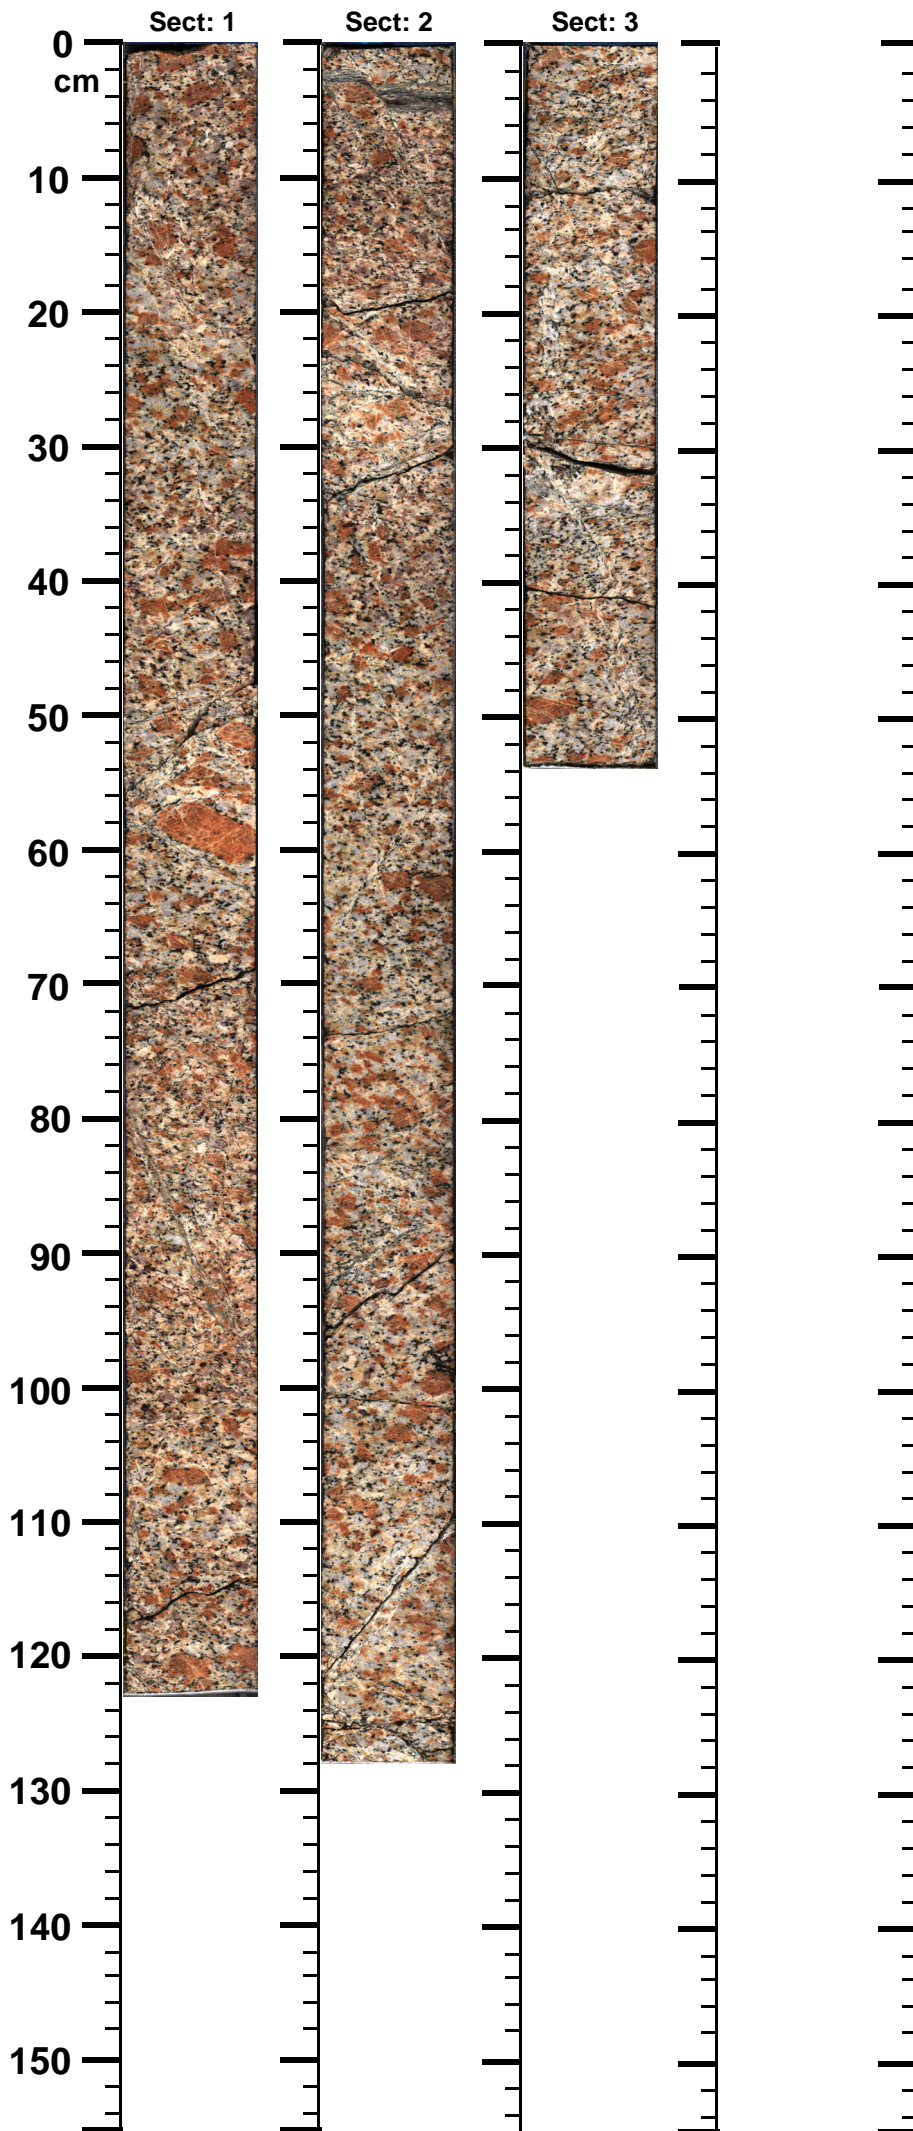

Expedition

364

Site

77

Hole

A

Core

272-R

Top

1236.94

Bottom

1240.04

(m)

364 - M0077 - A - 272R