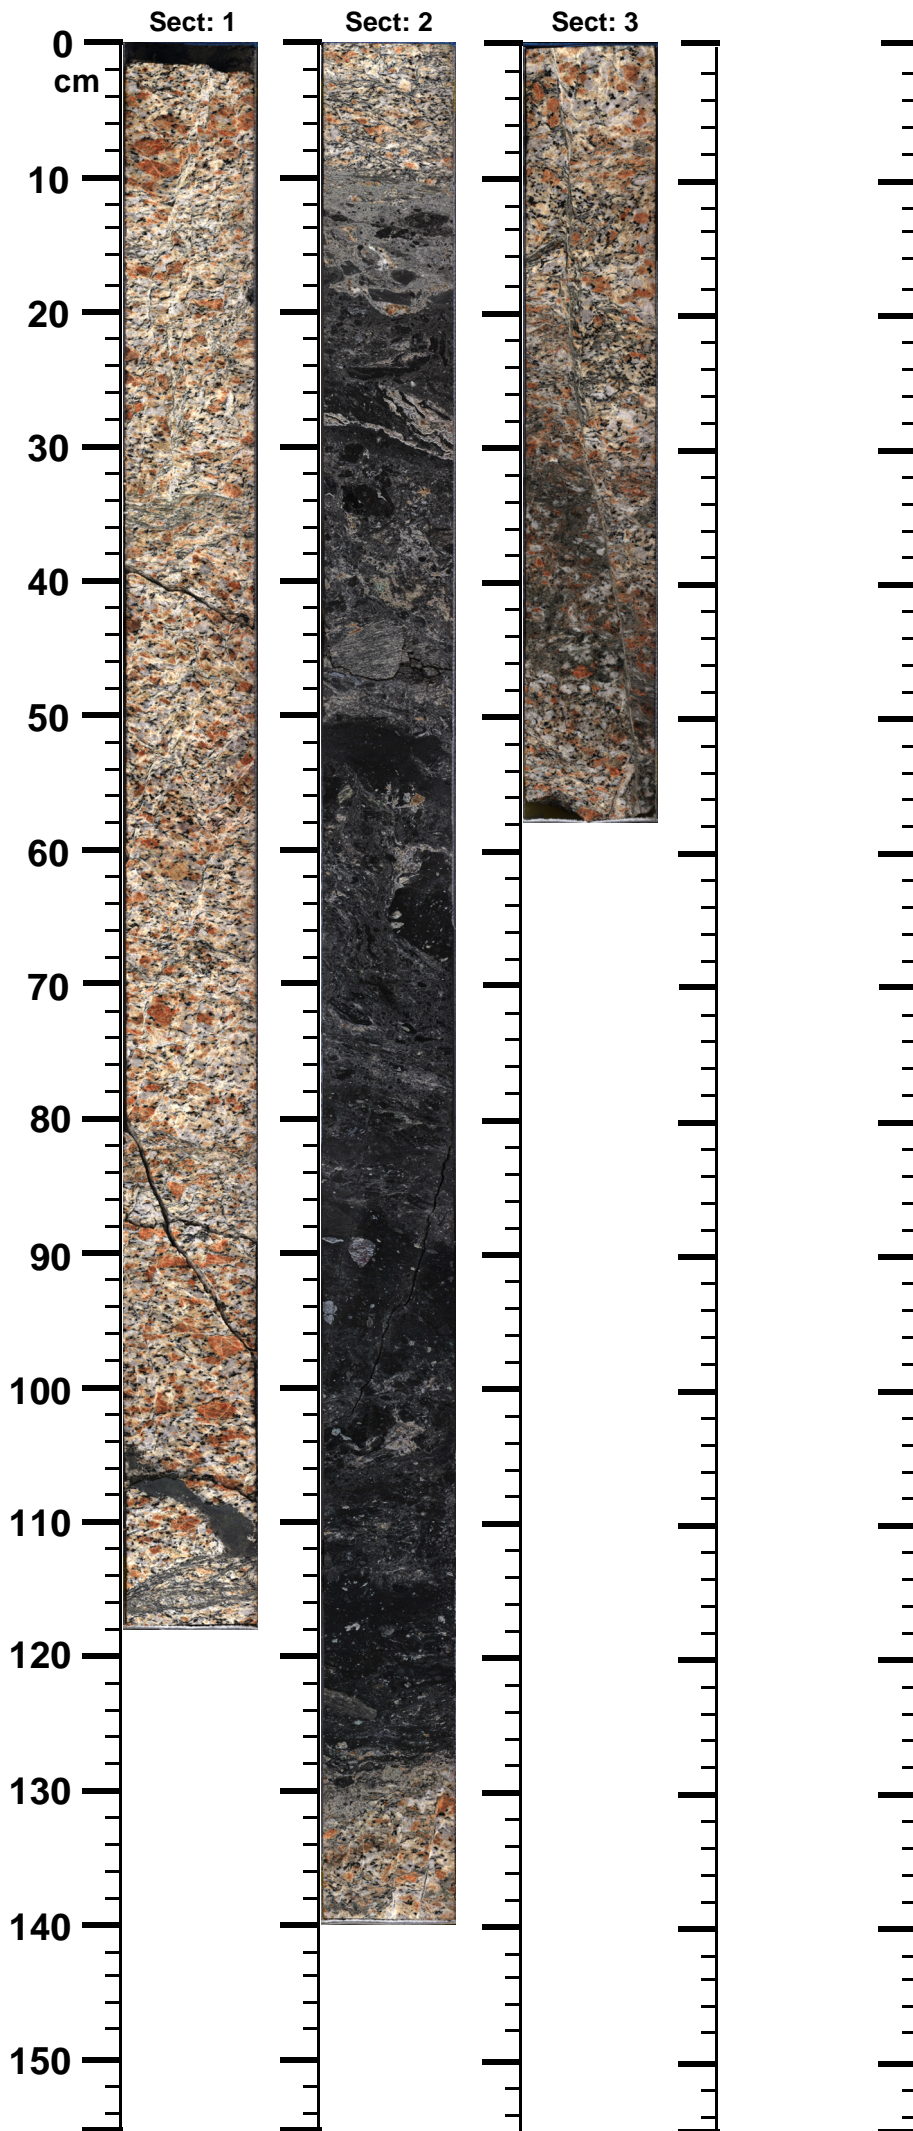

Expedition

364

Site

77

Hole

A

Core

273-R

Top

1240.04

Bottom

1243.14

(m)

364 - M0077 - A - 273R