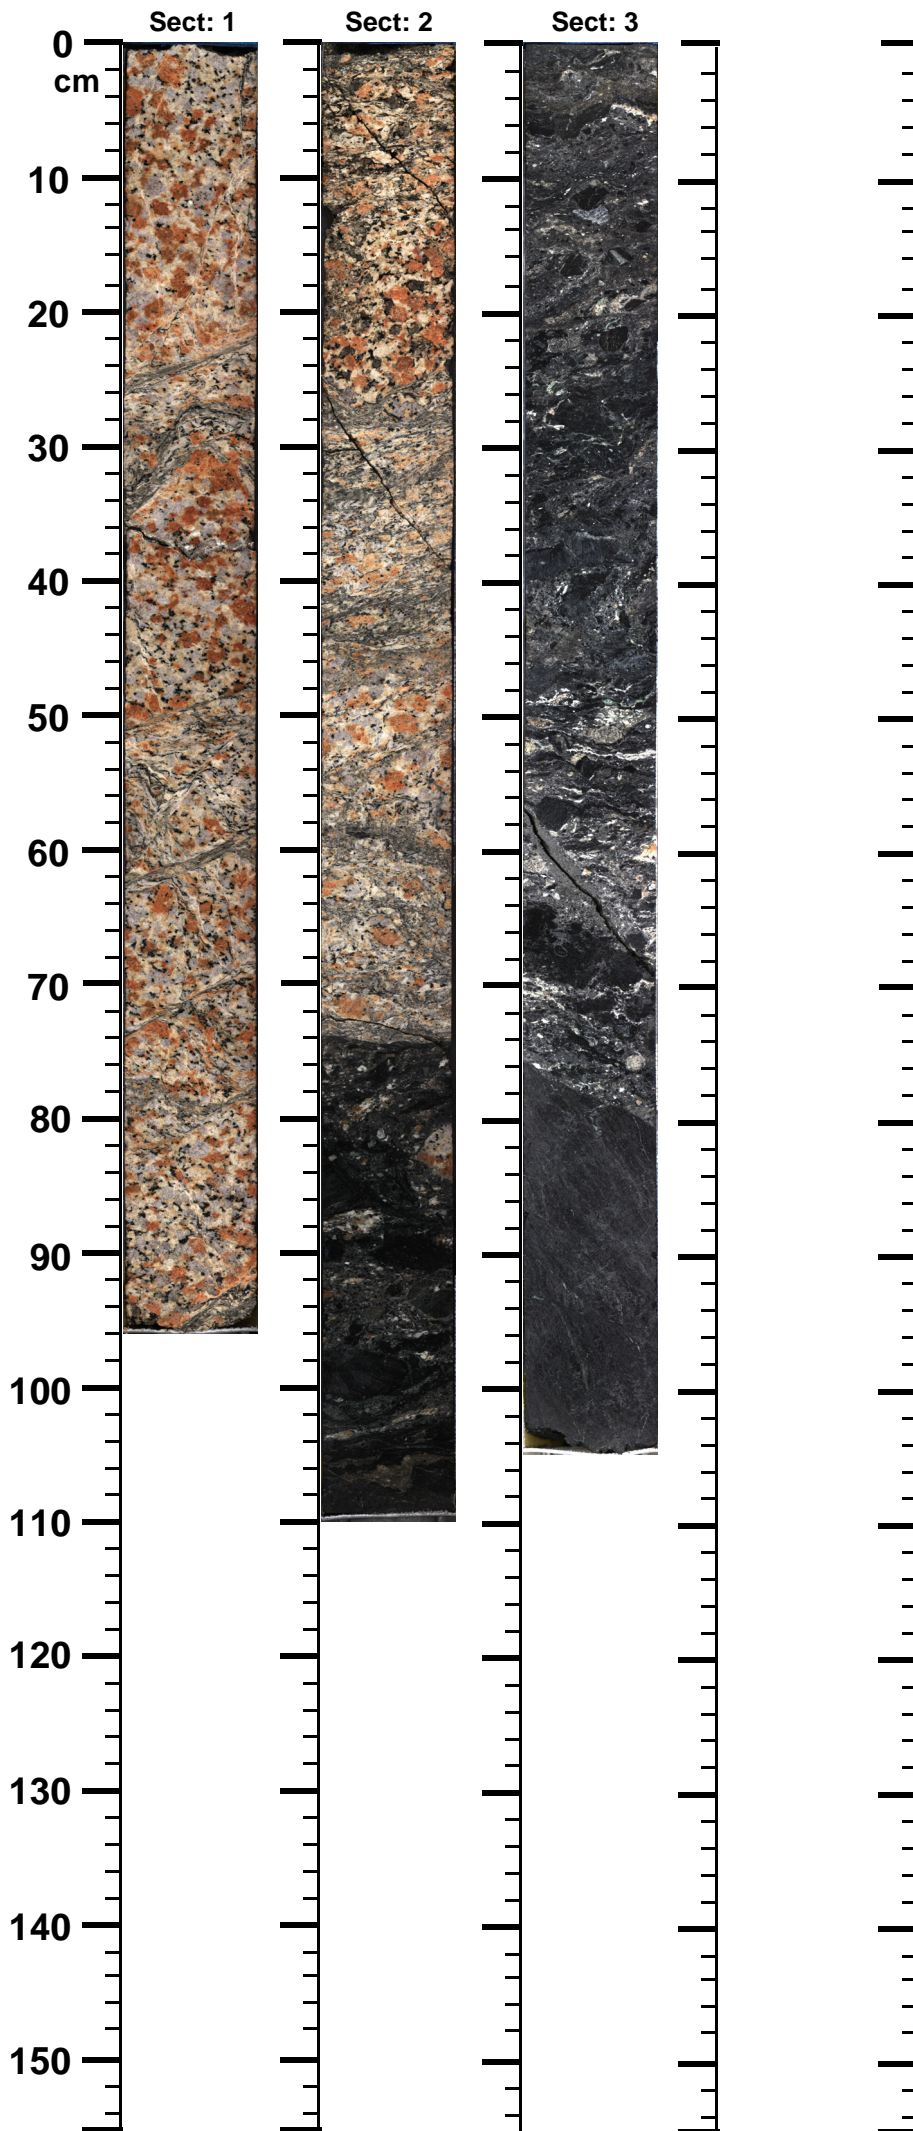

Expedition

364

Site

77

Hole

A

Core

276-R

Top

1249.34

Bottom

1252.44

(m)

364 - M0077 - A - 276R