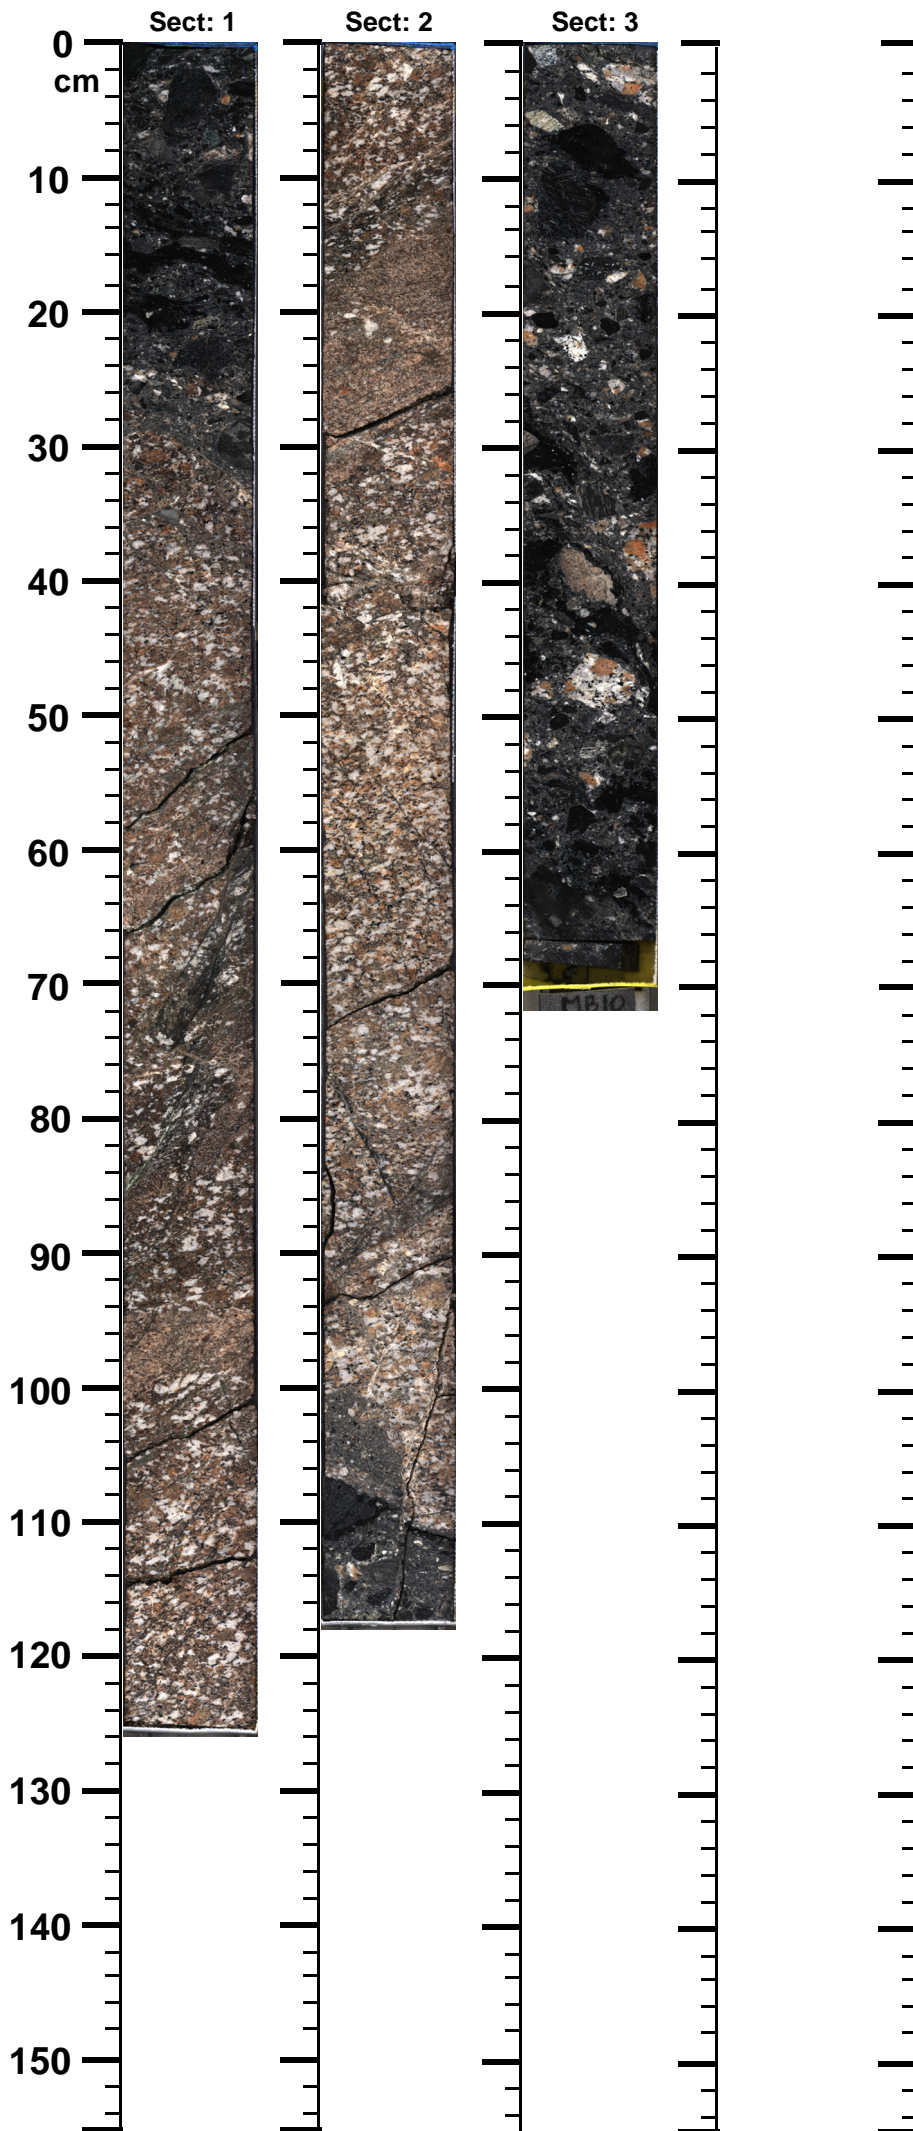

Expedition

364

Site

77

Hole

A

Core

280-R

Top

1261.74

Bottom

1264.84

(m)

364 - M0077 - A - 280R