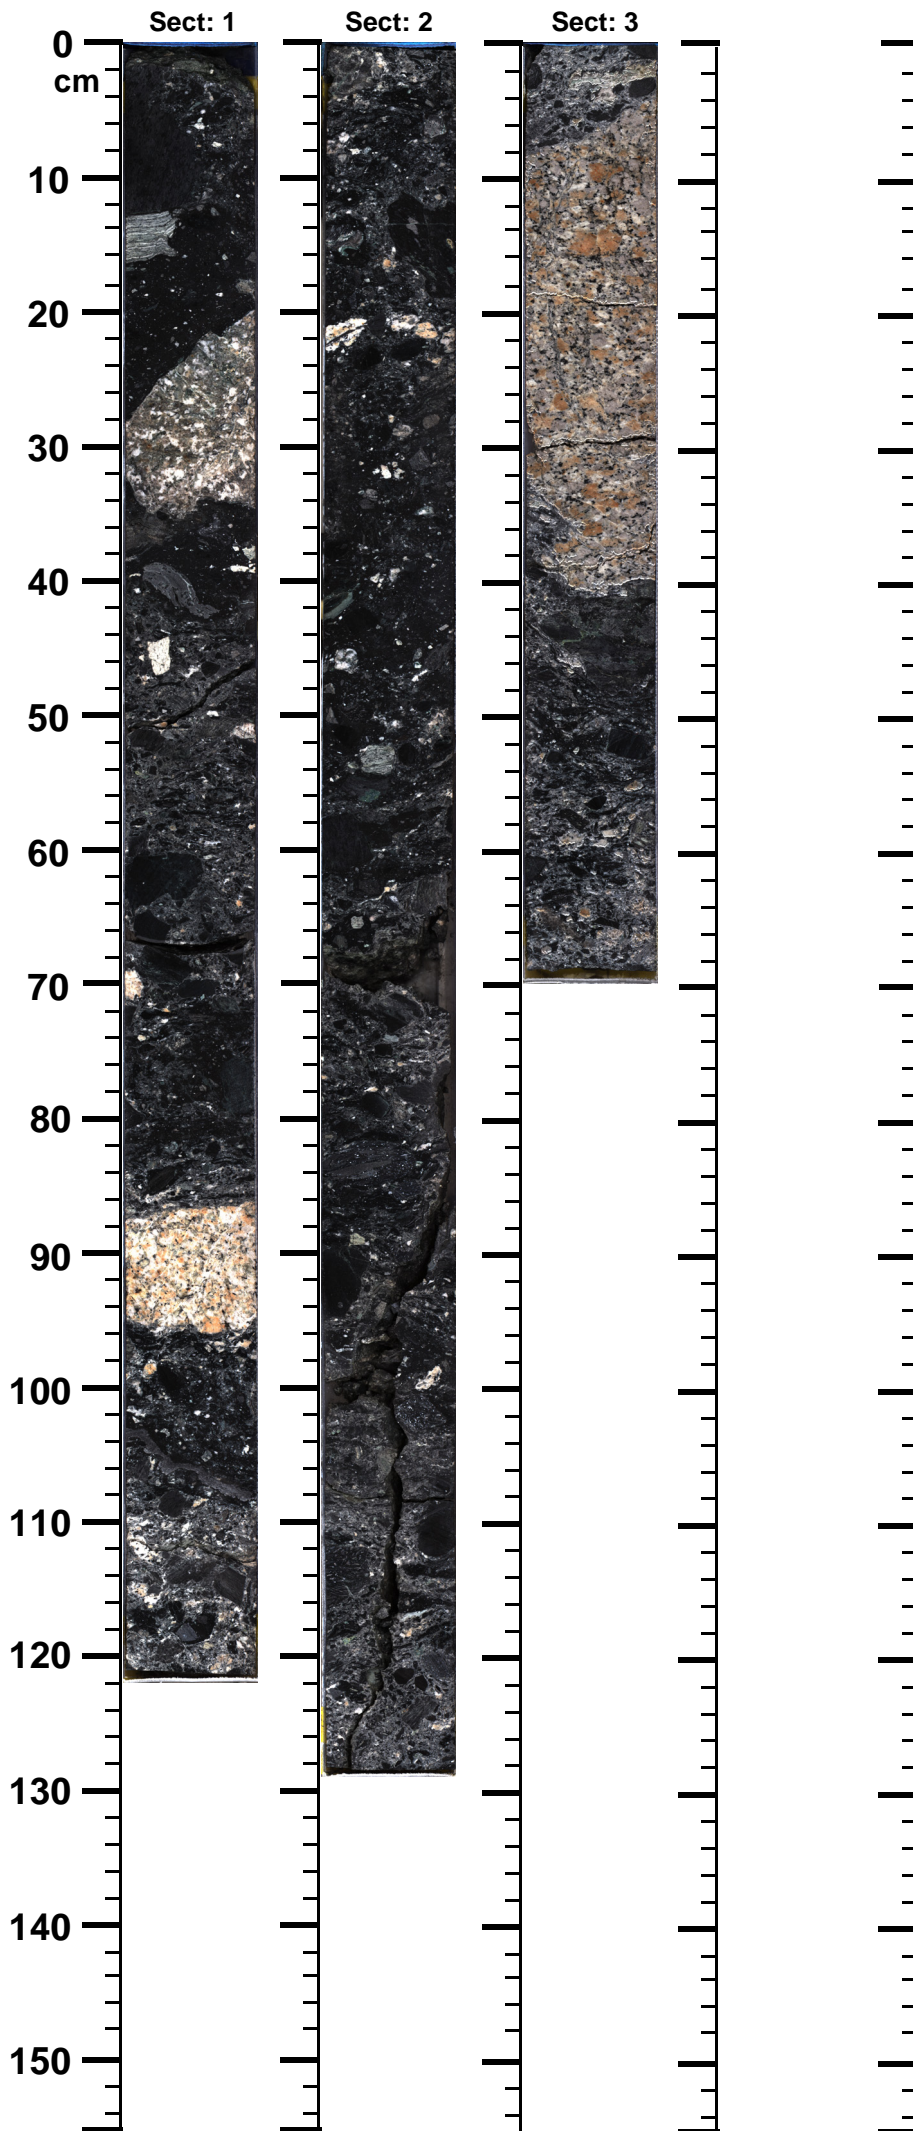

Expedition

364

Site

77

Hole

A

Core

282-R

Top

1267.94

Bottom

1271.04

(m)

364 - M0077 - A - 282R