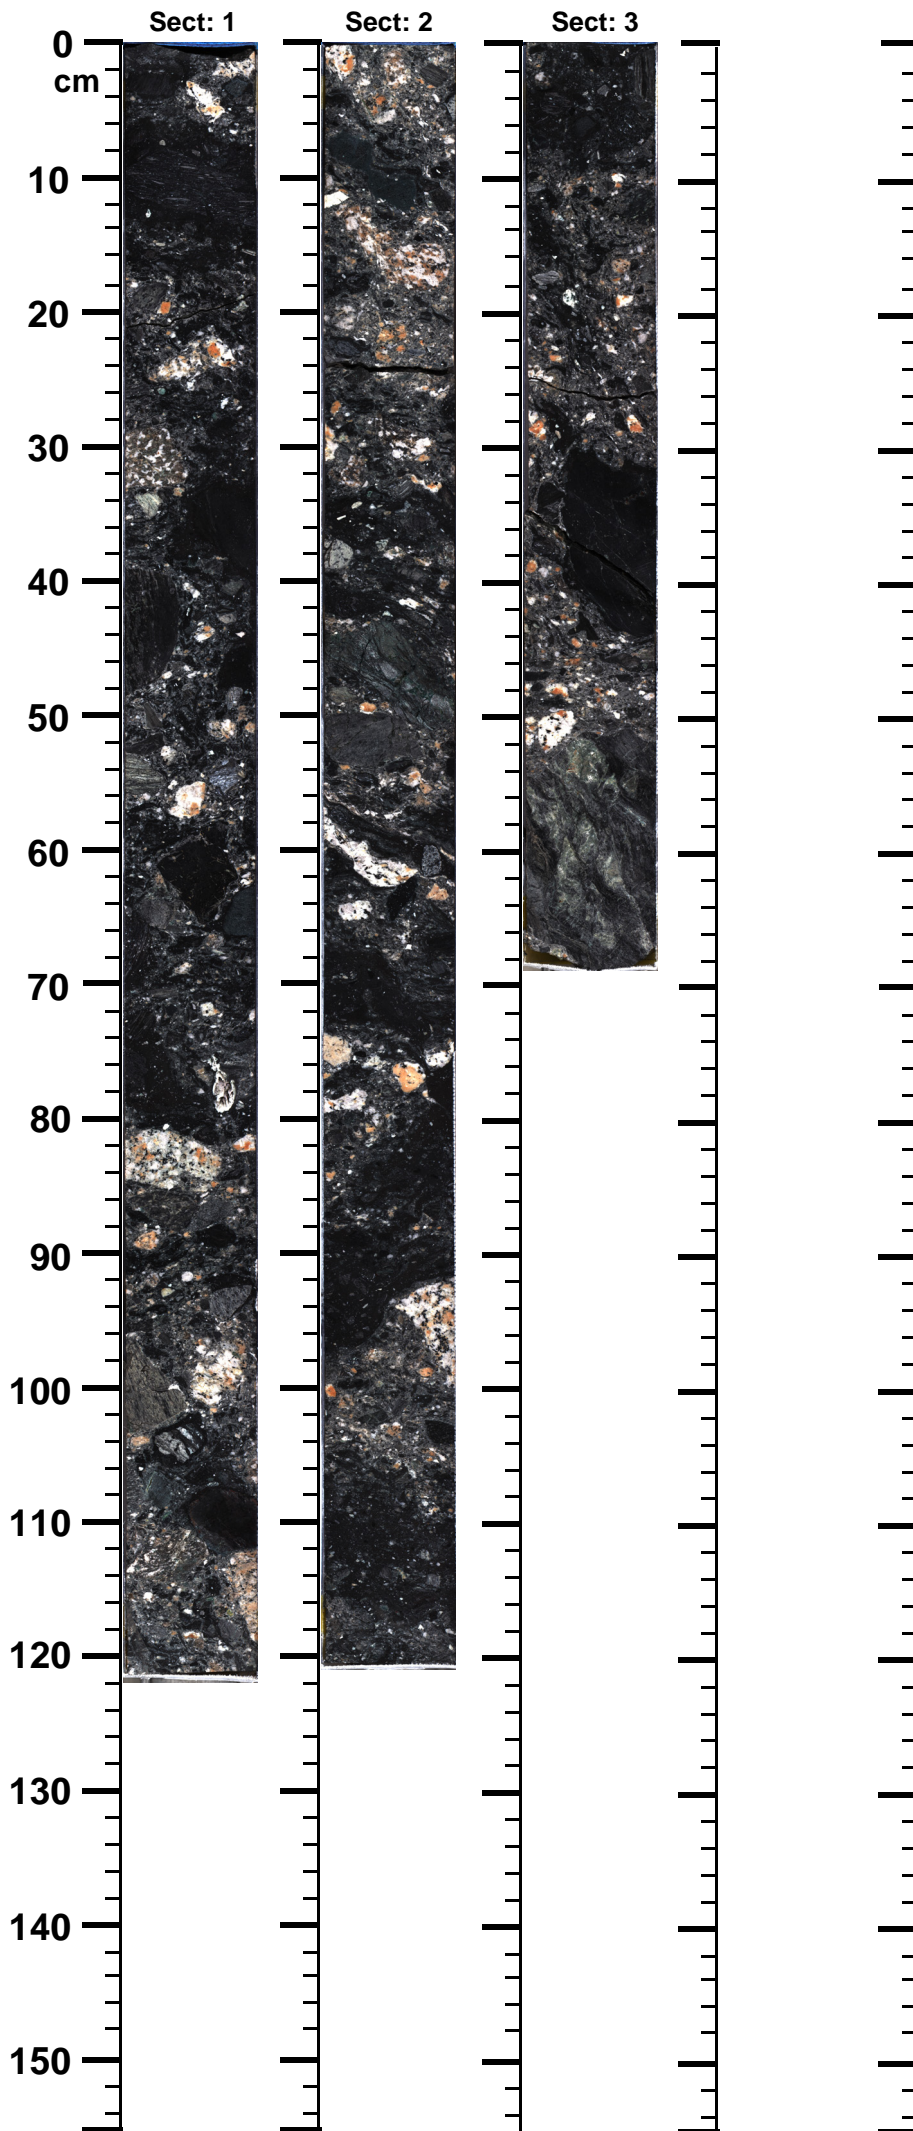

Expedition

364

Site

77

Hole

A

Core

284-R

Top

1274.14

Bottom

1277.24

(m)

364 - M0077 - A - 284R