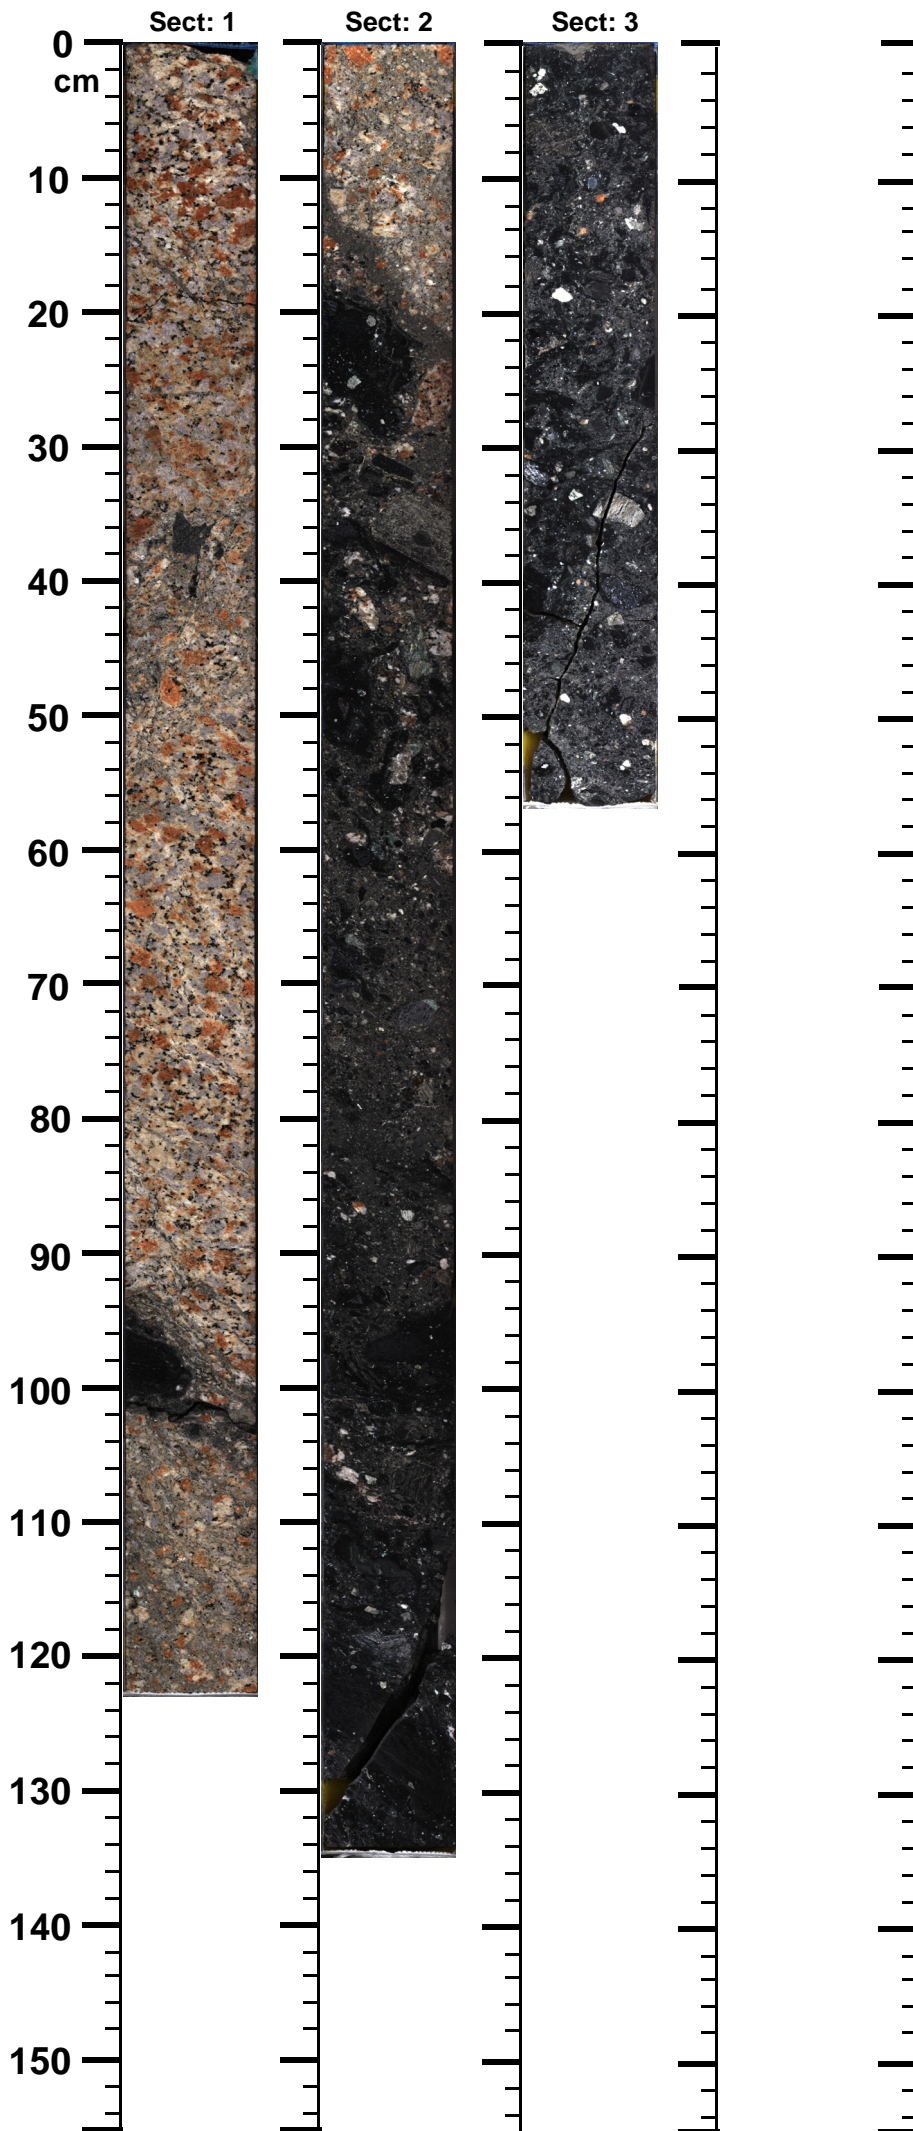

Expedition

364

Site

77

Hole

A

Core

288-R

Top

1286.54

Bottom

1289.64

(m)

364 - M0077 - A - 288R