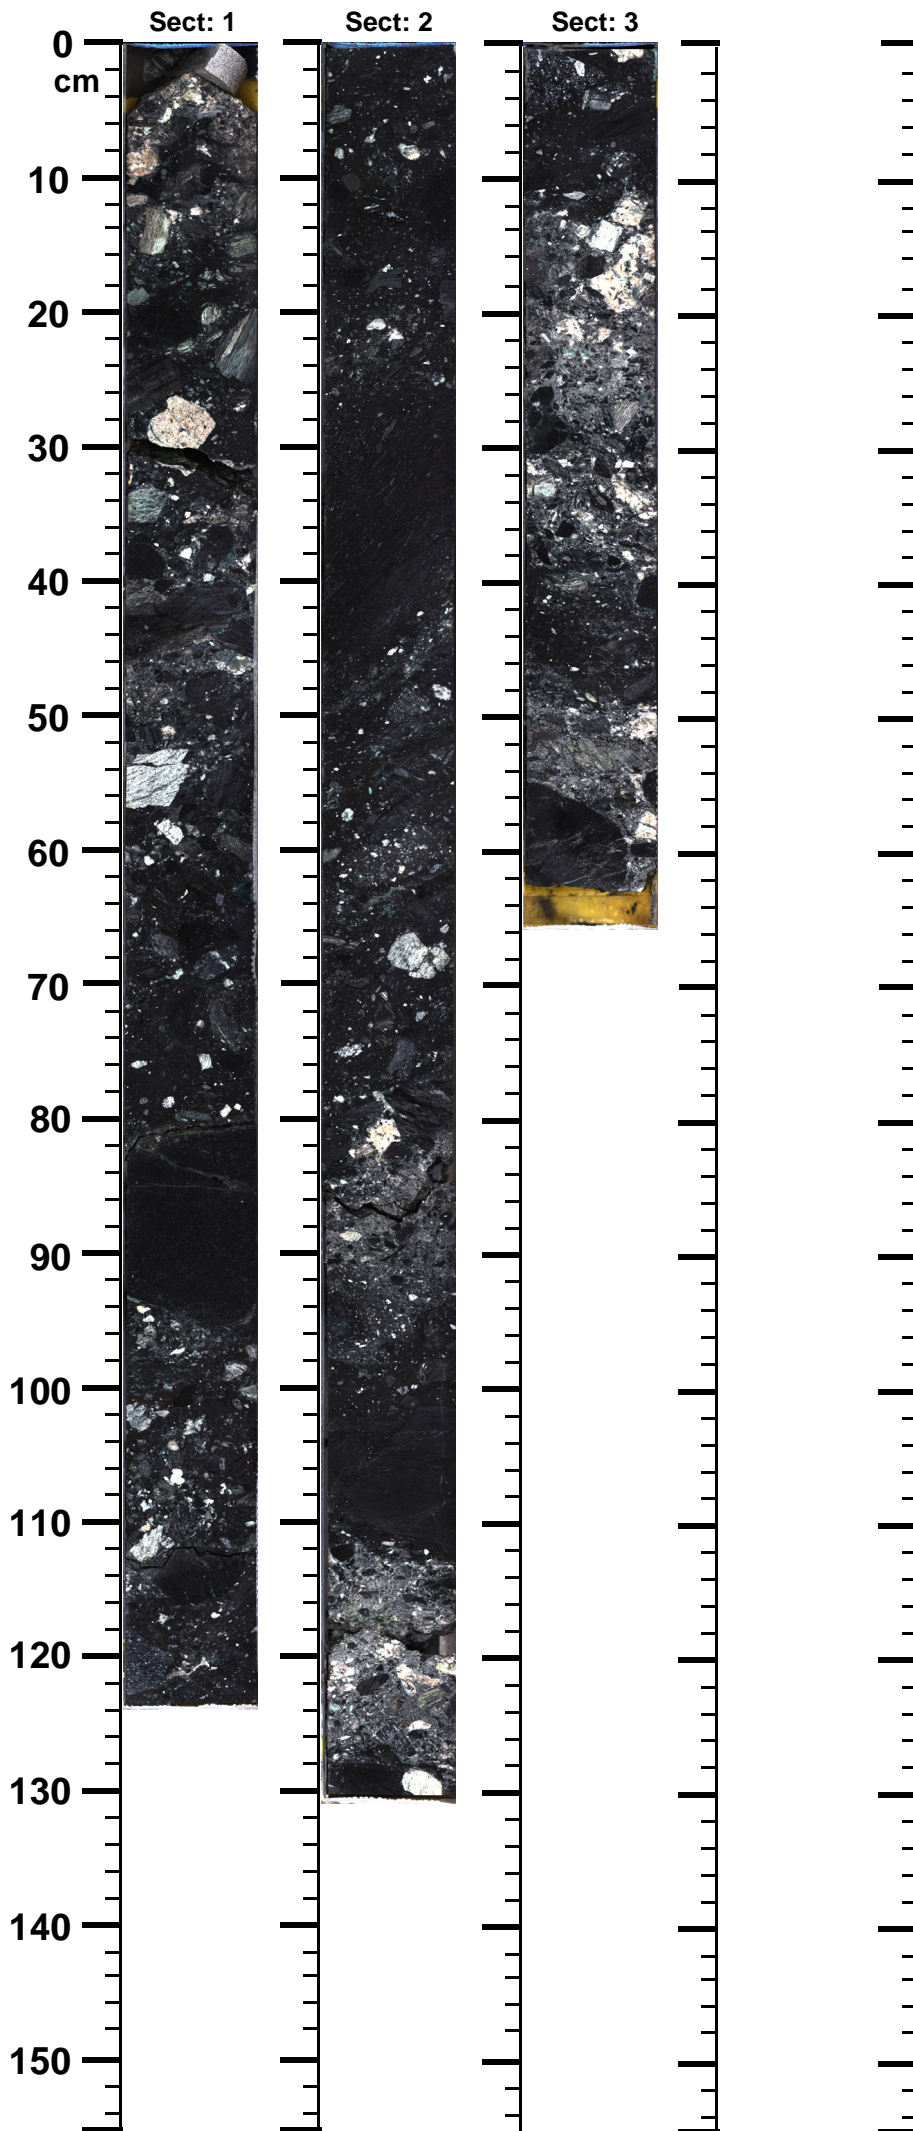

Expedition

364

Site

77

Hole

A

Core

290-R

Top

1291.29

Bottom

1294.39

(m)

364 - M0077 - A - 290R