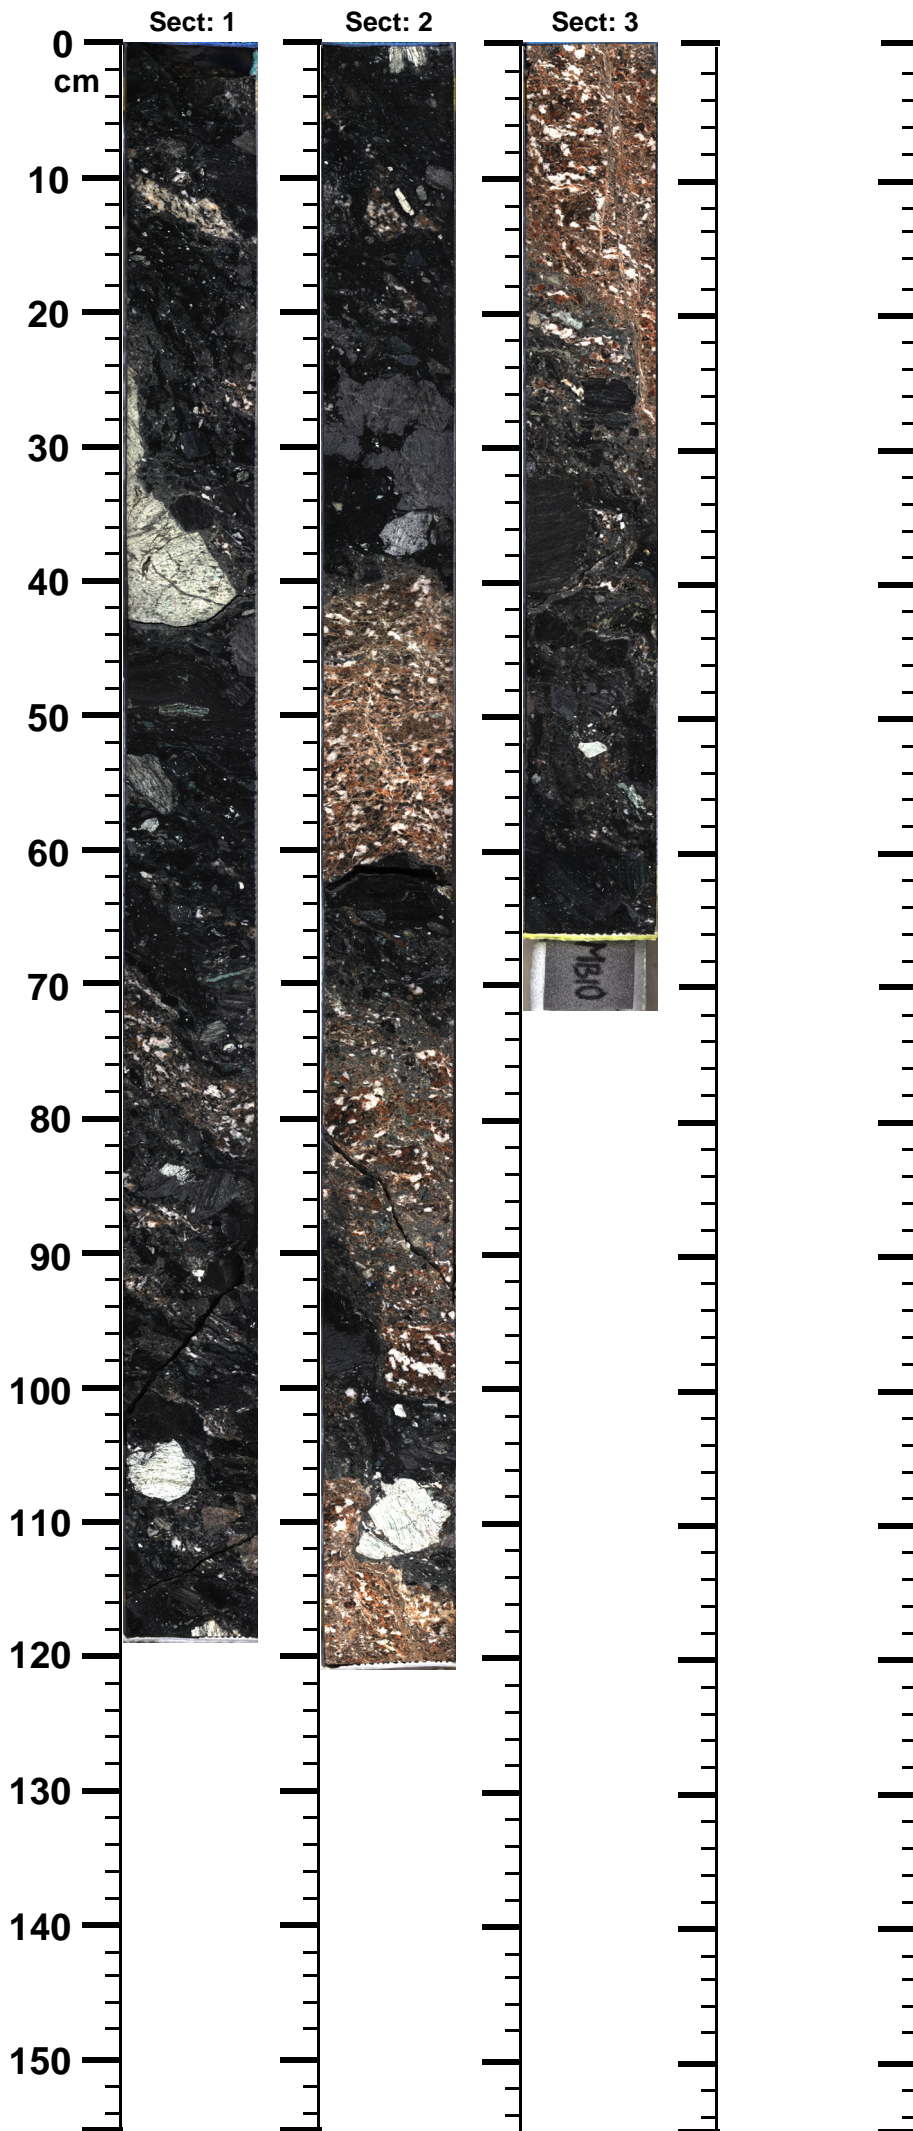

Expedition

364

Site

77

Hole

A

Core

295-R

Top

1306.79

Bottom

1309.89

(m)

364 - M0077 - A - 295R