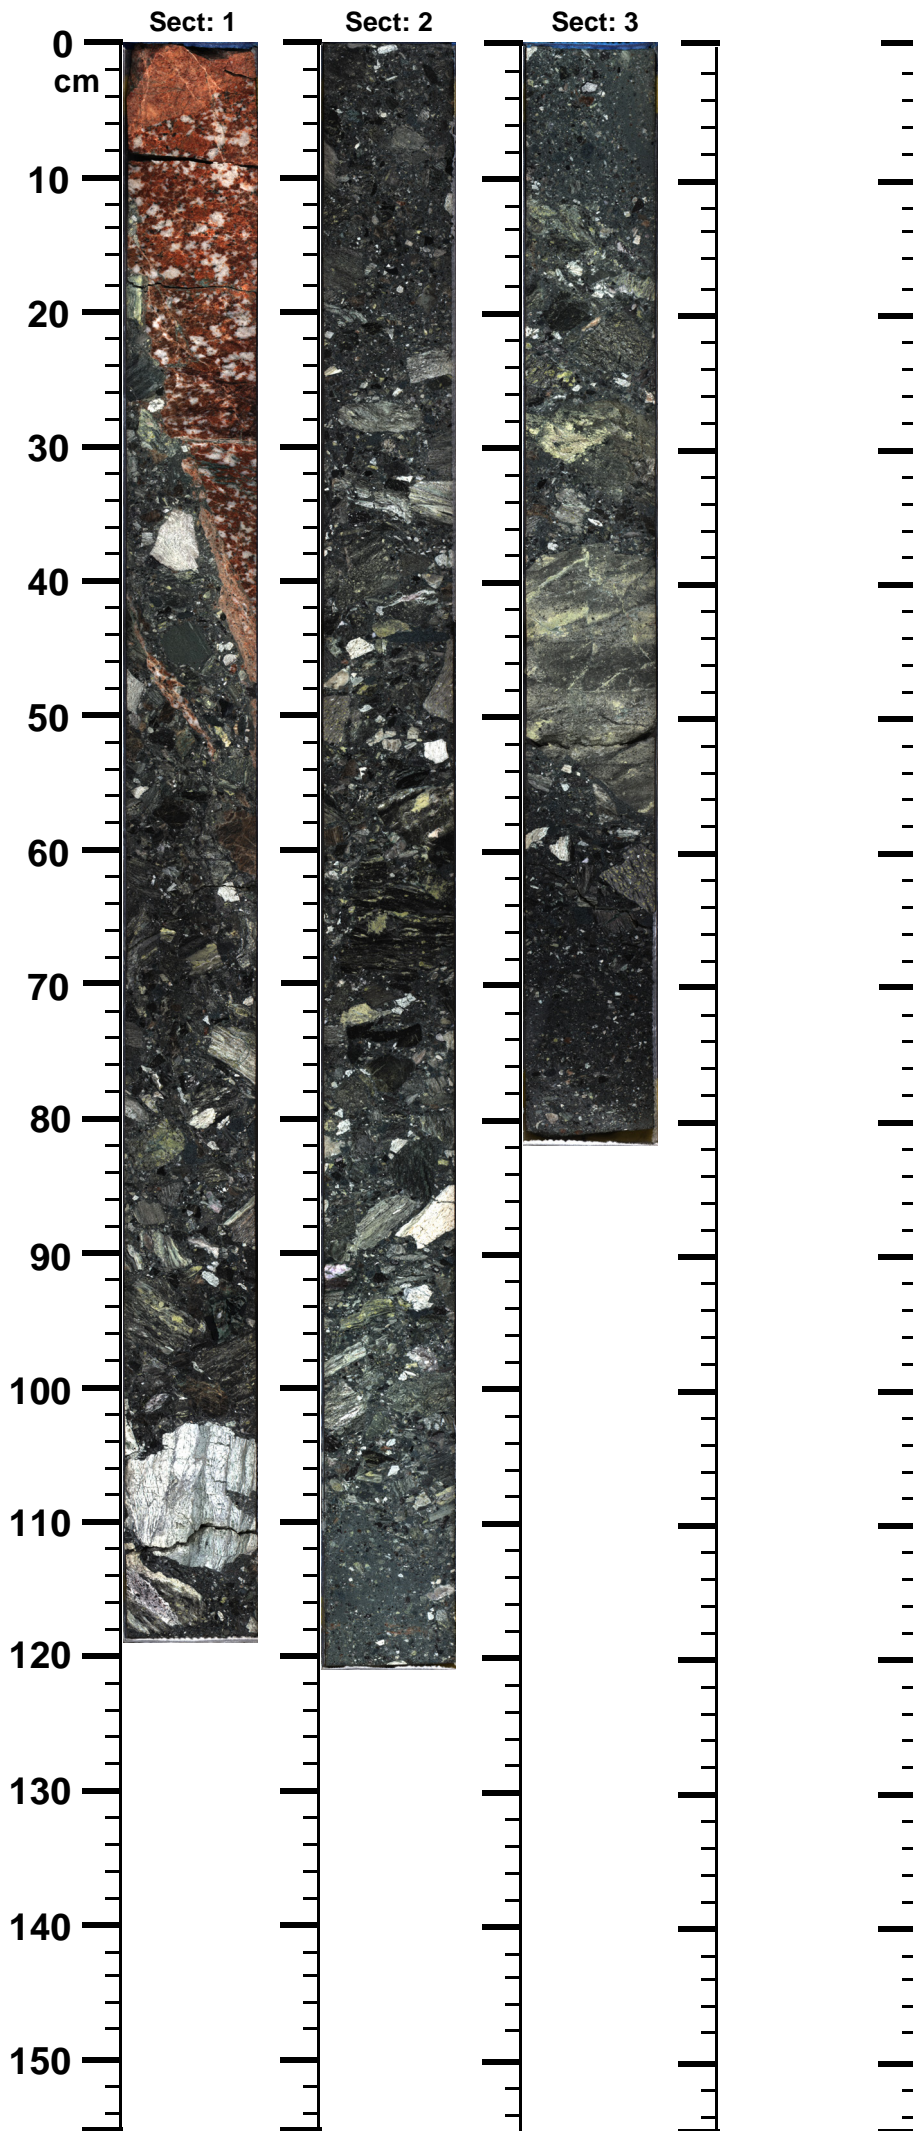

Expedition

364

Site

77

Hole

A

Core

297-R

Top

1312.99

Bottom

1316.09

(m)

364 - M0077 - A - 297R